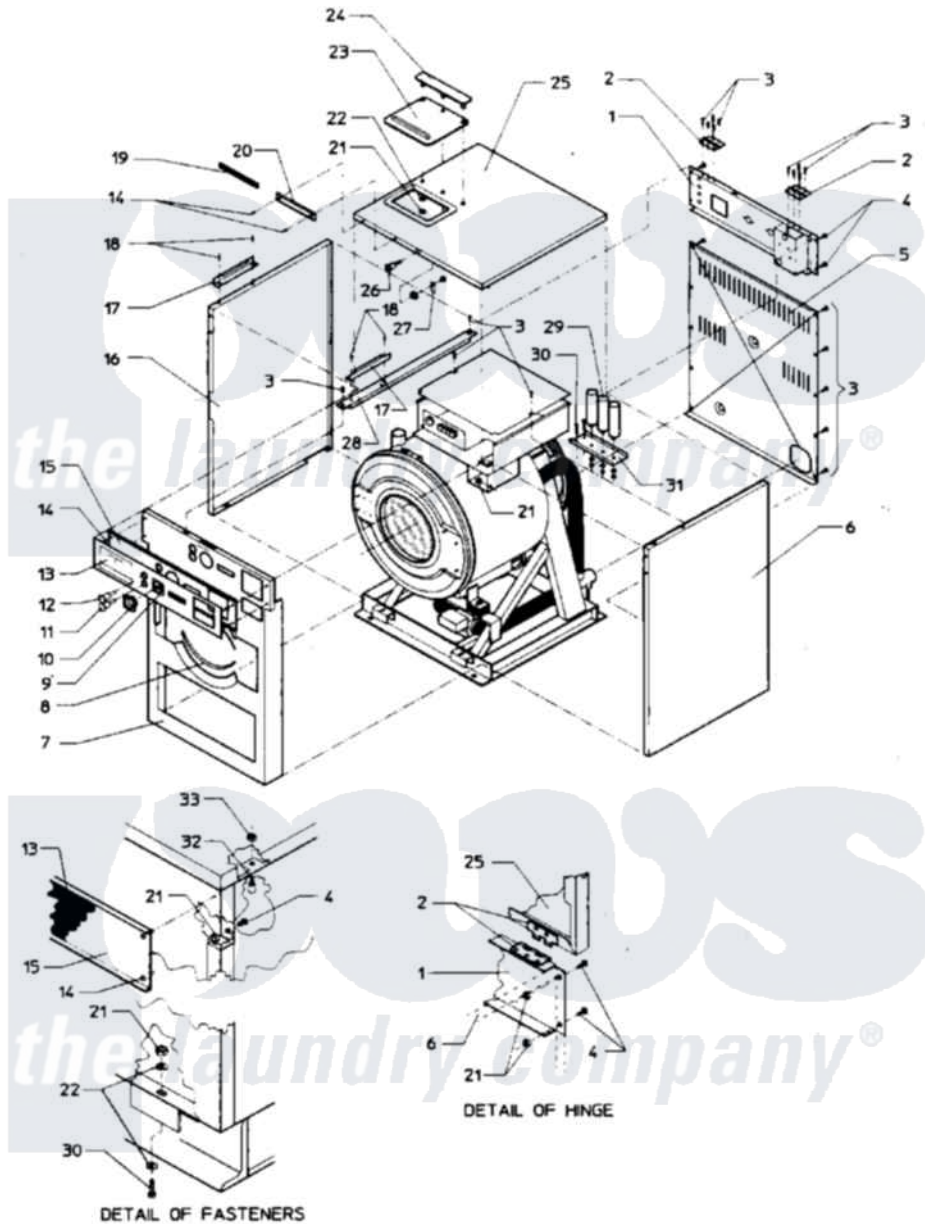

Maytag AT18MC1 01 - MAIN EXPLODED VIEW - FINAL ASSEMBLY

Maytag Residential Maytag AT18MC1 Washer Parts Parts Diagram 01 - MAIN EXPLODED VIEW - FINAL ASSEMBLY
 Click on the part number to view part

Item	Original Part Number	Replaced By	Status	Part Description
001	24001169			Panel Kit, Valve
"	24001170		Not Available	PANEL KIT, VALVE
002	24001676		Not Available	HINGE, TOP COVER (NOTE: 18003069 AFTER SERIAL
"	Y24001300			Hinge
003	24001301	67006964		Screw, Glide
004	24001323			Screw
005	24001403		Not Available	KIT, PANEL (REAR)
"	Y24001400		Not Available	KIT, PANEL (REAR)
006	24001159		Not Available	PANEL KIT, SIDE (RT.)35 (AS VIEWED FROM FRONT)
"	24001162		Not Available	PANEL KIT, SIDE (RT.)18 (AS VIEWED FROM FRONT)
007	24001677		Not Available	PANEL ASSY. (INR. FRNT.)
"	24001678	24001694		Panel- FRO
008	24001550	24001532		Trim- Pane
009	24001679		Not Available	DECAL, CYCLE INDICATOR