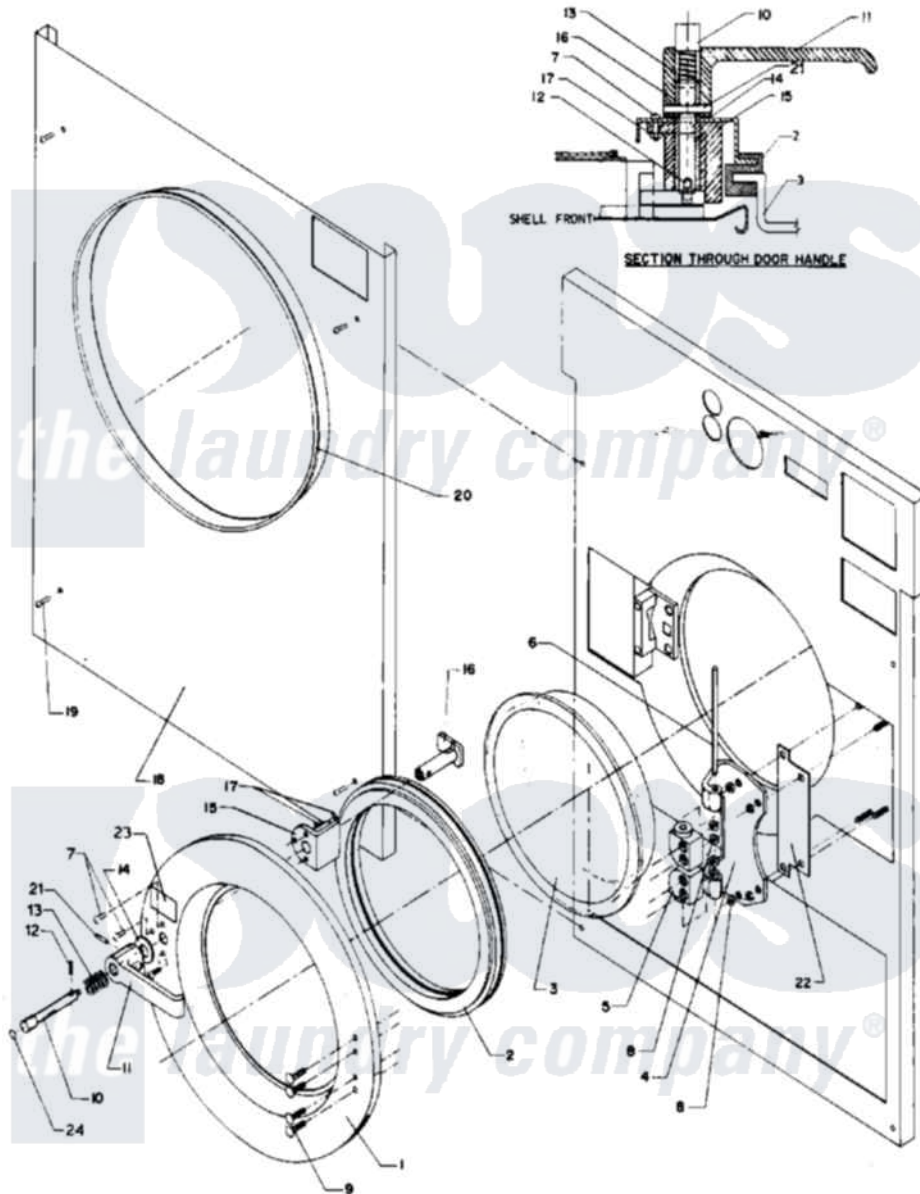

Maytag AT18MC1 02 - DOOR & RELATED PARTS

Maytag [Residential Maytag AT18MC1 Washer Parts](#) Parts Diagram 02 - DOOR & RELATED PARTS
 Click on the part number to view part

Item	Original Part Number	Replaced By	Status	Part Description
001	24001556			Door Assembly
"	24001638			Door Assembly
"	24001719			Door
"	NLA		Not Available	DOOR
"	NLA		Not Available	DOOR ASSY. (OPL)
002	24001075			Gasket, Door
"	24001076		Not Available	GASKET, DOOR
003	24001098		Not Available	GLASS, DOOR
"	24001099		Not Available	GLASS, DOOR
004	24001333			Hinge, Door
005	24001334			Mount, Door
006	W10124350		Not Available	PART NUMBER NOT AVAILABLE
007	24001341	3400814		Screw
008	24001305			Nut, Fiberlock
009	24001467			Screw, S.s.
010	24001103			Rod, Push Button

011	24001336		Handle, Door
012	24001721		Pin, Spring
013	24001338		Spring, Door Lock
014	24001310	Y015627	Screw- Hex
015	24001340	Not Available	SPACER, DOOR HANDLE
016	24001343		Arm, Latch
017	24001342	74005230	Nut, Lock
018	24001133	Not Available	KIT, PNL, FRT COIN (STLS.)
"	24001140	Not Available	KIT, PNL, FRNT COIN (STLS.)
"	24001728	Not Available	OUTER PANEL KIT (COIN ALM)
"	NLA	Not Available	KIT, PNL, FRT OPL (STLS.)
019	24001474	3400086	Screw, 10-32 X 3/8
020	24001722	Not Available	TRIM, OUTER FRONT PANEL
021	24001827	24001721	Pin, Spring
022	24001466		Shim, Hinge
023	24001462	Not Available	DECAL, PUSH BUTTON RED
024	24001407	Not Available	DECAL, RED DOT