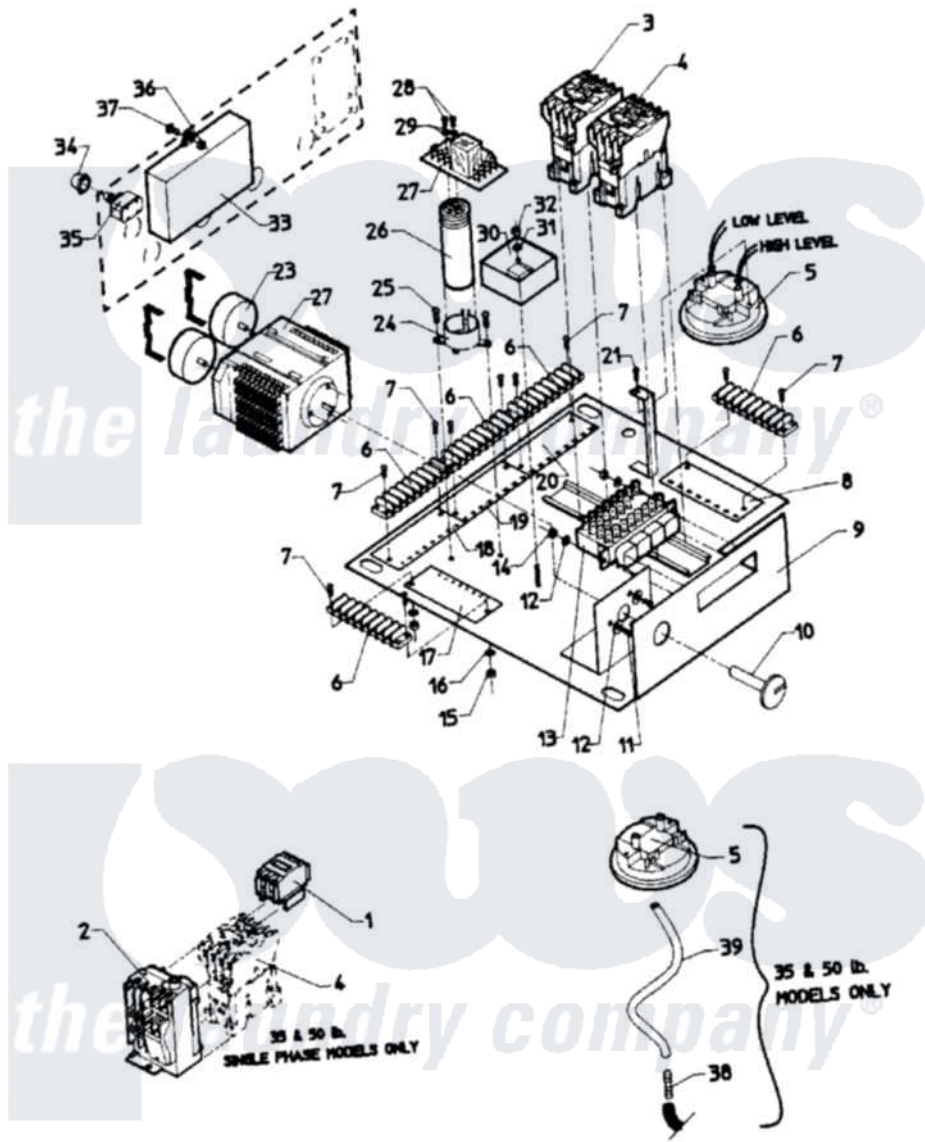

Maytag AT18MC1 04 - CONTROL MODULE

Maytag [Residential Maytag AT18MC1 Washer Parts](#) Parts Diagram 04 - CONTROL MODULE
 Click on the part number to view part

Item	Original Part Number	Replaced By	Status	Part Description
001	24001104		Not Available	CONTACTOR, AUX. ADDER
002	24001233			Protector, Overload
003	24001105	24002051		Contactor-
004	24001105	24002051		Contactor-
"	24001737			Relay
"	24001738			Relay
005	24001223		Not Available	SWITCH, DUAL LEVEL
"	NLA		Not Available	SWITCH, TRI LEVEL---N
006	24001412		Not Available	STRIP, TERMINAL
007	24001414	4450038		Screw
008	24001030		Not Available	DECAL,INSUL.TERM STRIP (33-40)
009	W10124350		Not Available	PART NUMBER NOT AVAILABLE
010	W10124350		Not Available	PART NUMBER NOT AVAILABLE
011	24001357			Screw, Stainless Steel

012	24001358		Washer, Flat
013	NLA	Not Available	SWITCH, CYCLE SELECTOR
014	NLA	Not Available	NUT, FIBERLOCK
015	24001417	7103P070-60	Nut, Top Pilot
016	24001415		Washer, S.s.
017	NLA	Not Available	DECAL,INSUL. TERM STRIP (1-8)
018	NLA	Not Available	DECAL,INSUL. TERM STRIP (9-16)
019	NLA	Not Available	DECAL,INSUL. TERM STRIP (17-24)
020	NLA	Not Available	DECAL,INSUL. TERM STRIP (25-32)
021	24001411	313806	Screw
NI	24001178		Kit, Timer Cycle
023	24001577		Motor, Timer
024	W10124350	Not Available	PART NUMBER NOT AVAILABLE
025	24001578	3196170	Screw
026	24001247		Capacitor, Door Lock
027	24001248	Not Available	PC BOARD, DOOR UNLOCK (110V)
"	24001742		Board, P.C.
028	24001580		Screw, S.s.
029	24001579		Washer, S.s.
030	24001176		Kit, Timer Delay
031	24001295		Lockwasher, S.s.
032	24001419	W10139757	Nut
033	24001743		Switch, Motor
034	24001744	Not Available	BOOT, PUSH BUTTON
035	24001254		Switch, Momentary
036	24001425		Nut, Fiberlock, Pltd
037	24001745		Screw, Stainless Steel
038	24001746	Not Available	COUPLER, HOSE (PRESS. SWTCH)
039	24001747	Not Available	EXTENSION, AIR LINE