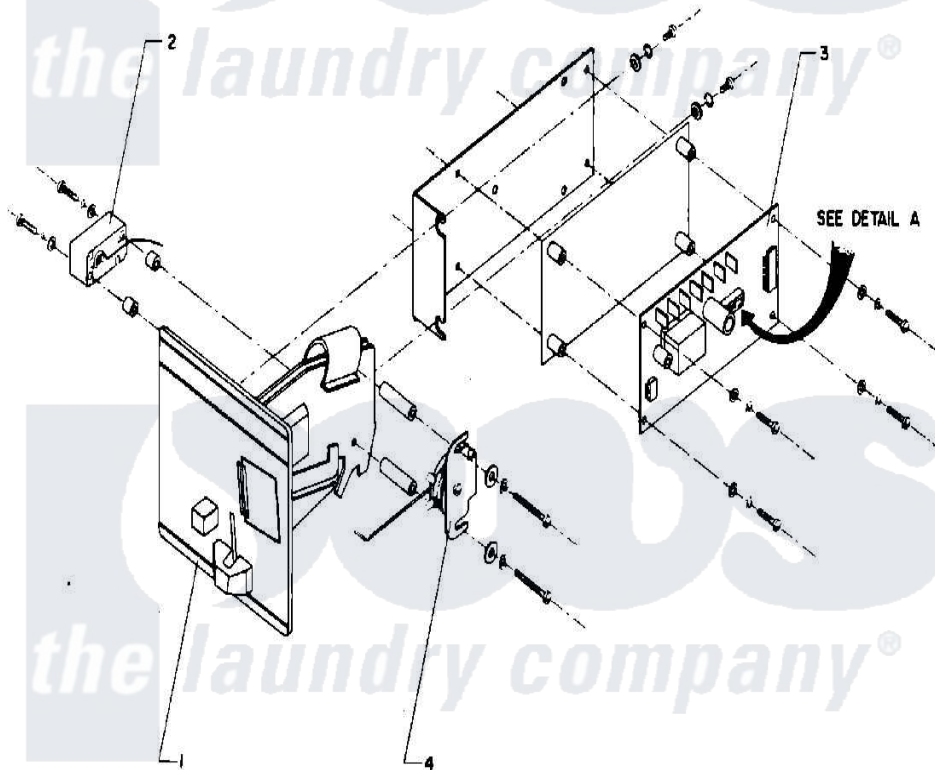

Maytag AT18MC1 05 - COIN METER & COIN BOX

DETAIL A
COIN COUNTER
DIP SWITCHES

Maytag [Residential Maytag AT18MC1 Washer Parts](#) Parts Diagram 05 - COIN METER & COIN BOX
Click on the part number to view part

Item	Original Part Number	Replaced By	Status	Part Description
001	24001615			COIN ACCEPTOR (US QUARTER)
"	24001754		Not Available	COIN METER (110V/50-60HZ) (US QUARTERS)
"	24001755		Not Available	COIN METER (110V/50-60HZ) (CANADIAN QUARTERS)
"	NLA		Not Available	COIN METER, HANKE (DIGITAL)
"	NLA		Not Available	COIN METER, HANKE (DIGITAL)
002	NLA		Not Available	SWITCH, COIN
003	24001617		Not Available	ELECTRONIC COIN COUNTER W/HAR
004	24001618		Not Available	SOLENOID, COIN BLOCKING (120V)
"	24001756			Solenoid, Coin Blocking
NI	24002035			Harness, Led