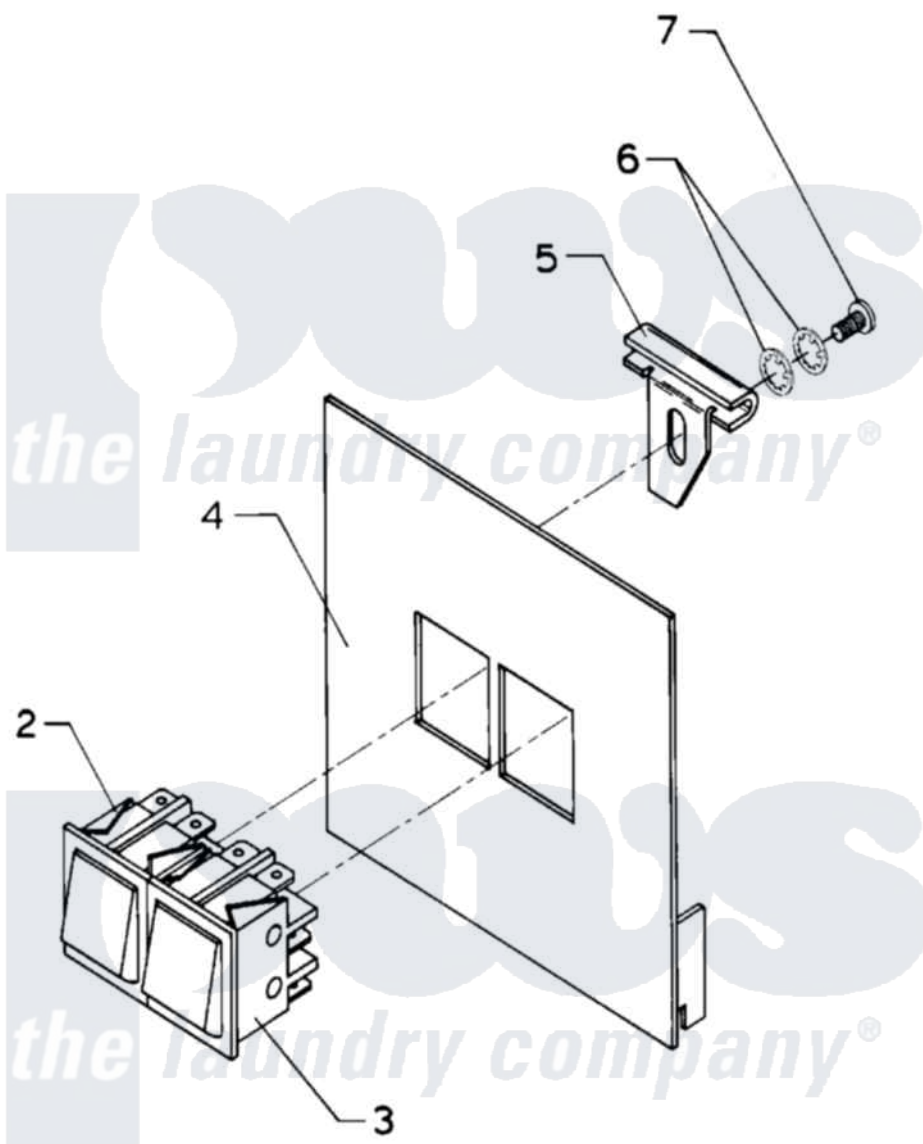

Maytag AT18MC1 06 - MANUAL START/STOP CONTROL

Maytag [Residential Maytag AT18MC1 Washer Parts](#) Parts Diagram 06 - MANUAL START/STOP CONTROL
Click on the part number to view part

Item	Original Part Number	Replaced By	Status	Part Description
NI	24001764		Not Available	KIT, START/STOP COMPLETE
002	24001251			Switch
003	24001252			Switch, Momentary
004	NLA		Not Available	COVER, PLATE (OPL)