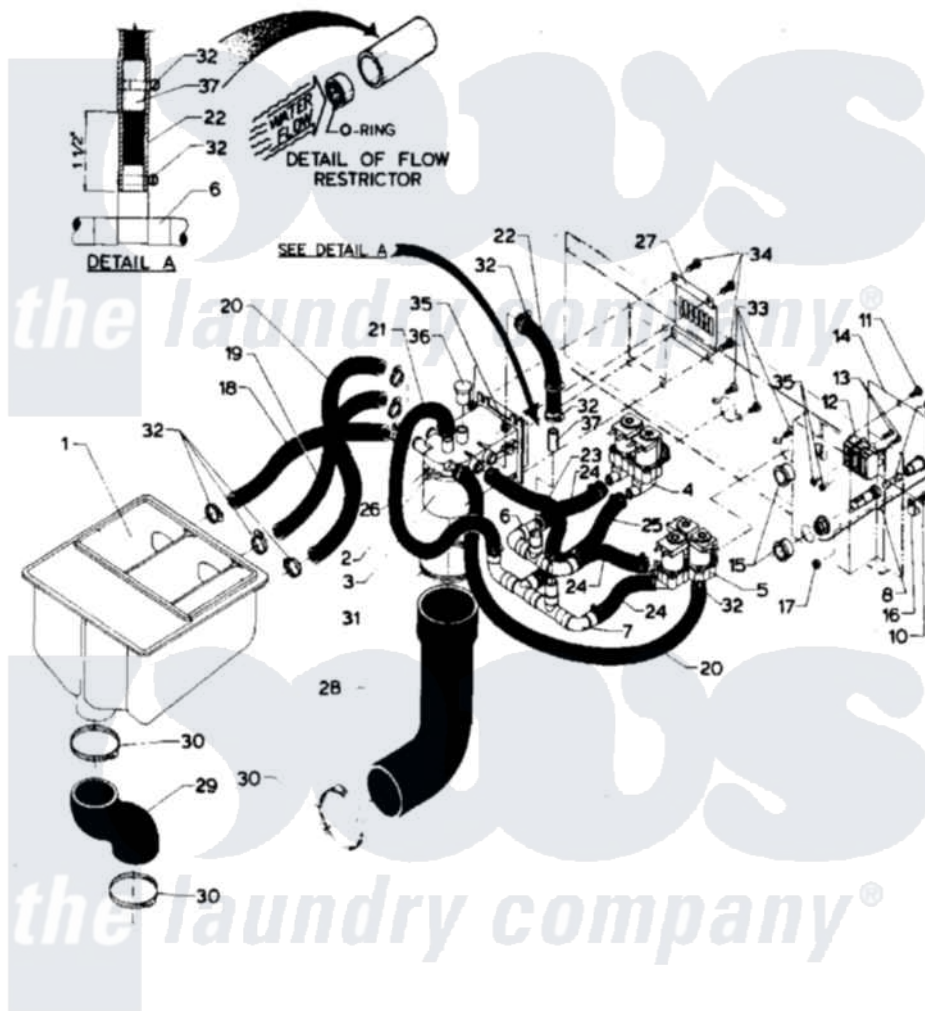

# Maytag AT18MC1 07 - SOAP DISPENSER

Maytag Residential Maytag AT18MC1 Washer Parts Parts Diagram 07 - SOAP DISPENSER  
 Click on the part number to view part

Item	Original Part Number	Replaced By	Status	Part Description
001	24001627		Not Available	DISPENSER, SUPPLY (COIN)
002	<a href="#">24001031</a>			Breaker, Vac.
003	<a href="#">24001032</a>			Breaker, Vac.
004	<a href="#">24001117</a>			Valve
005	<a href="#">24001118</a>			Valve
006	24001765		Not Available	MANIFOLD, SUPPLY
007	24001766		Not Available	MANIFOLD, FILL
008	<a href="#">24001433</a>			Holder, Fuse
009	<a href="#">24001225</a>			Fuse, Control
010	24001432	<a href="#">W10068250</a>		Screw
011	24001301	<a href="#">67006964</a>		Screw, Glide
012	24001629		Not Available	BLOCK, INPUT POWER (3 WIRE)
013	<a href="#">24001430</a>			Screw, S.s
014	24001429		Not Available	COVER, JUNCTION BOX
015	24001436	<a href="#">8008P014-60</a>		Grommet, Nylon
016	24001434		Not Available	CONNECTOR, GROUND

017	24001342	<a href="#">74005230</a>	Nut, Lock
018	24001767	Not Available	HOSE
019	24001768	Not Available	HOSE
020	24001769	Not Available	HOSE
021	24001770	Not Available	HOSE
022	24001771	Not Available	HOSE
023	24001772	Not Available	HOSE
024	24001773	Not Available	HOSE
025	NLA	Not Available	HOSE
026	24001432	<a href="#">W10068250</a>	Screw
027	<a href="#">24001426</a>		Cover, Vacuum Breaker
028	<a href="#">24001552</a>		Hose, Vacuum Breaker
029	<a href="#">24001442</a>		Hose, Soap Dispenser
030	24001353	<a href="#">696392</a>	Hose Clamp
031	24001282	Not Available	CLAMP, HOSE (No.48)
032	24001423	<a href="#">489503</a>	Clamp
033	<a href="#">24001357</a>		Screw, Stainless Steel
034	24001414	<a href="#">4450038</a>	Screw
035	<a href="#">24001425</a>		Nut, Fiberlock, Pltd
036	24001424	Not Available	CAP, PLUG (YELLOW)
037	24001775	Not Available	FLOW RESTRICTOR ASSY.