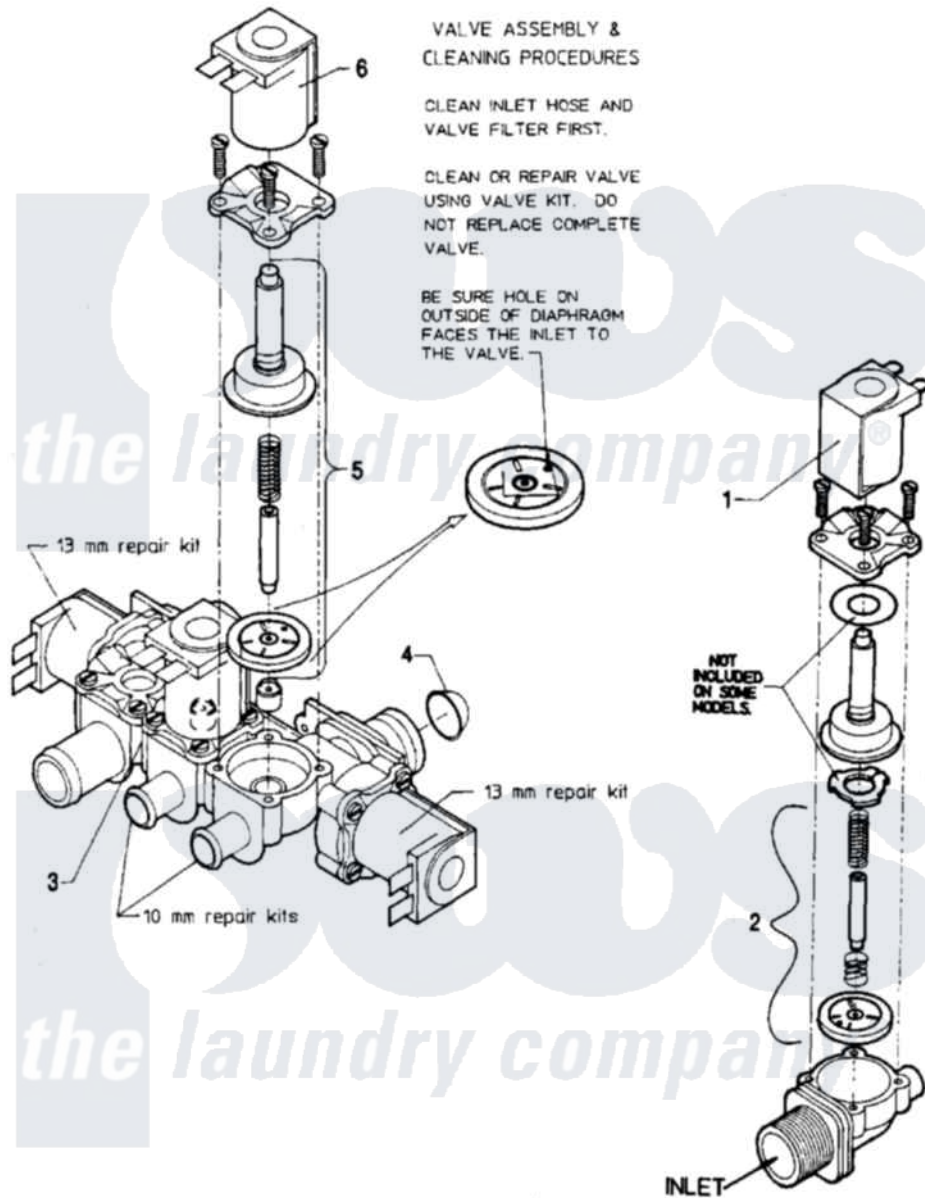

Maytag AT18MC1 08 - WATER VALVE

Maytag Residential Maytag AT18MC1 Washer Parts Parts Diagram 08 - WATER VALVE
 Click on the part number to view part

Item	Original Part Number	Replaced By	Status	Part Description
001	24001118			Valve
"	24001119			Valve
"	24001120			Valve-1 WAY
"	24001232			Coil, Water Valve
"	24001776			Valve, Water
002	24001121			Kit, Valve Repair
"	24001122			Kit, Valve Repair
003	24001226			Valve, Mixing
"	24001448			Seal
"	24001549		Not Available	FILTER, MESH (11MM US THREAD)
004	24001634		Not Available	SCREEN, VALVE
005	24001122			Kit, Valve Repair
"	24001231			Kit, Repair
006	24001232			Coil, Water Valve