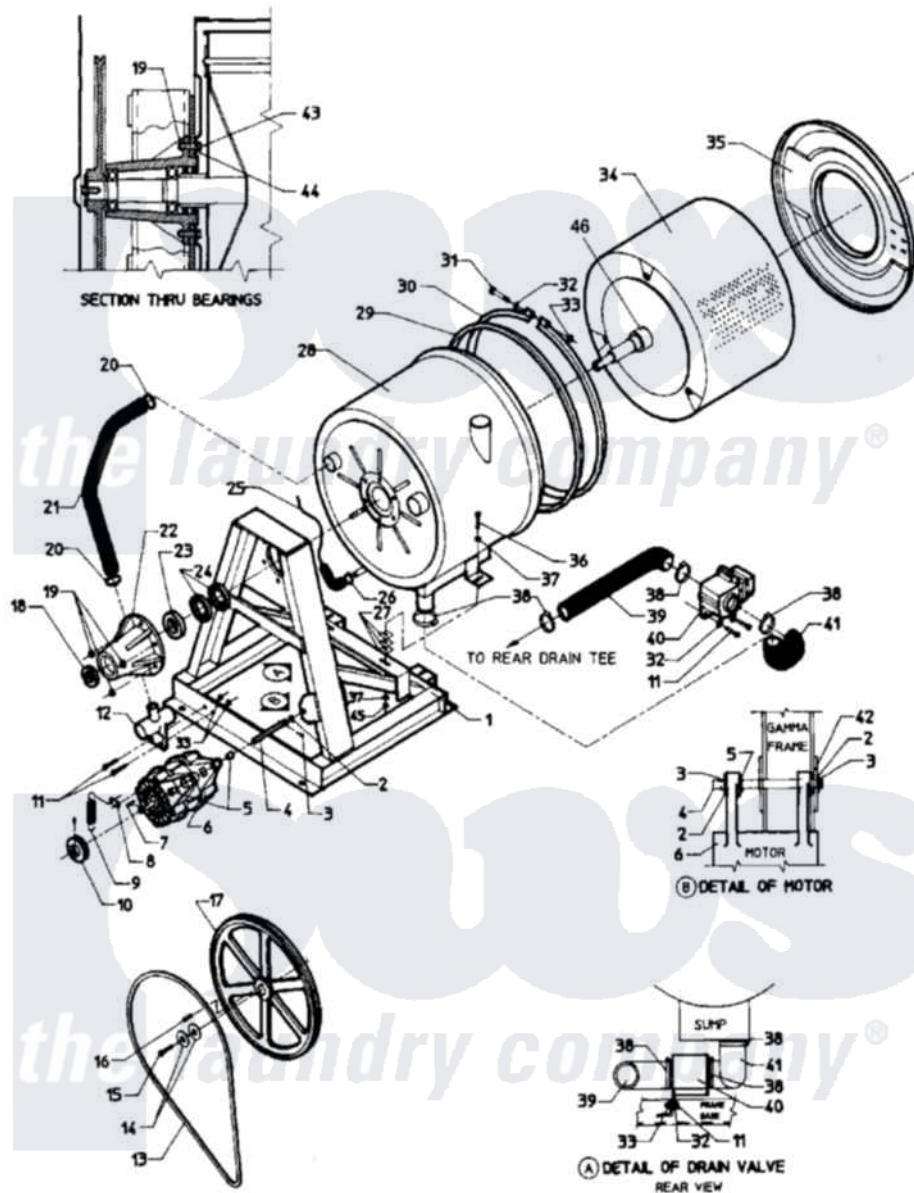

Maytag AT18MC1 09 - MAIN EXPLODED VIEW (SUB ASSEMBLY)

Maytag Residential Maytag AT18MC1 Washer Parts Parts Diagram 09 - MAIN EXPLODED VIEW (SUB ASSEMBLY)
 Click on the part number to view part

Item	Original Part Number	Replaced By	Status	Part Description
001	24001369		Not Available	KIT ASSY., FRAME (2 SPEED)
"	24001371		Not Available	KIT ASSY., FRAME (2 SPEED)
002	24001511			Washer, Hardened
003	24001512		Not Available	PIN, COTTER PLTD. (1/8X1 1/2)
004	24001647		Not Available	ROD, MOTOR SUPPORT
"	24001802		Not Available	SUPPORT ROD, MOTOR
005	24001021			Bushing, Motor
006	24001078			Motor, 2SP
"	24001079			Motor 2SP 1 Phase
"	24001082			Motor, 2SP
"	24001083			Motor, 2SP
007	24001648		Not Available	KEY (MOTOR 3/16" X 1 1/2")
008	24001651		Not Available	CLIP, MOTOR SPRING
009	24001650		Not Available	SPRING (BELT TENSION)