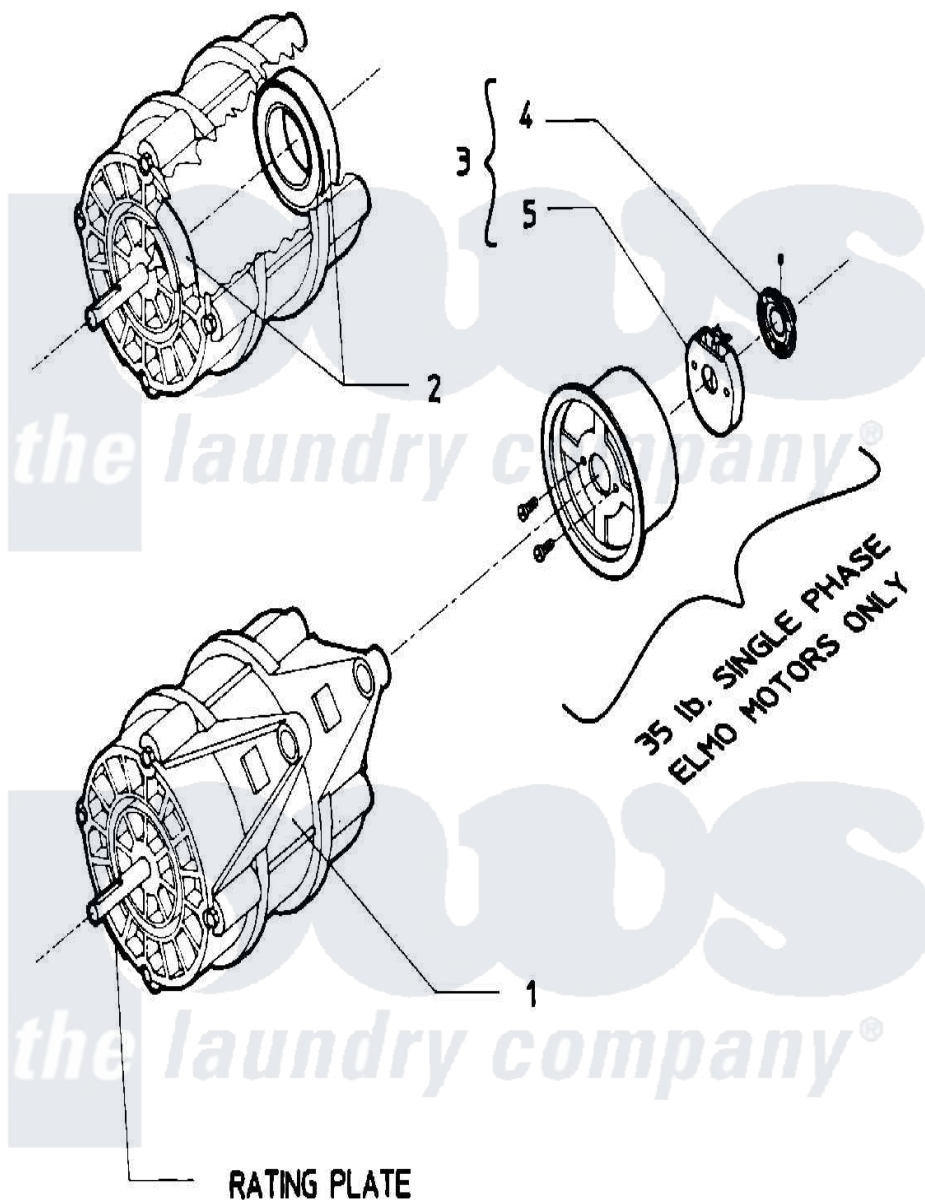

Maytag AT18MC1 10 - MOTOR

Maytag [Residential Maytag AT18MC1 Washer Parts](#) Parts Diagram 10 - MOTOR
 Click on the part number to view part

Item	Original Part Number	Replaced By	Status	Part Description
001	24001078			Motor, 2SP
"	24001079			Motor 2SP 1 Phase
"	24001082			Motor, 2SP
"	24001083			Motor, 2SP
002	24001017			Bearing, Motor
"	24001018			Bearing, 6204-2RS
003	23002317			Switch, Centrifugal