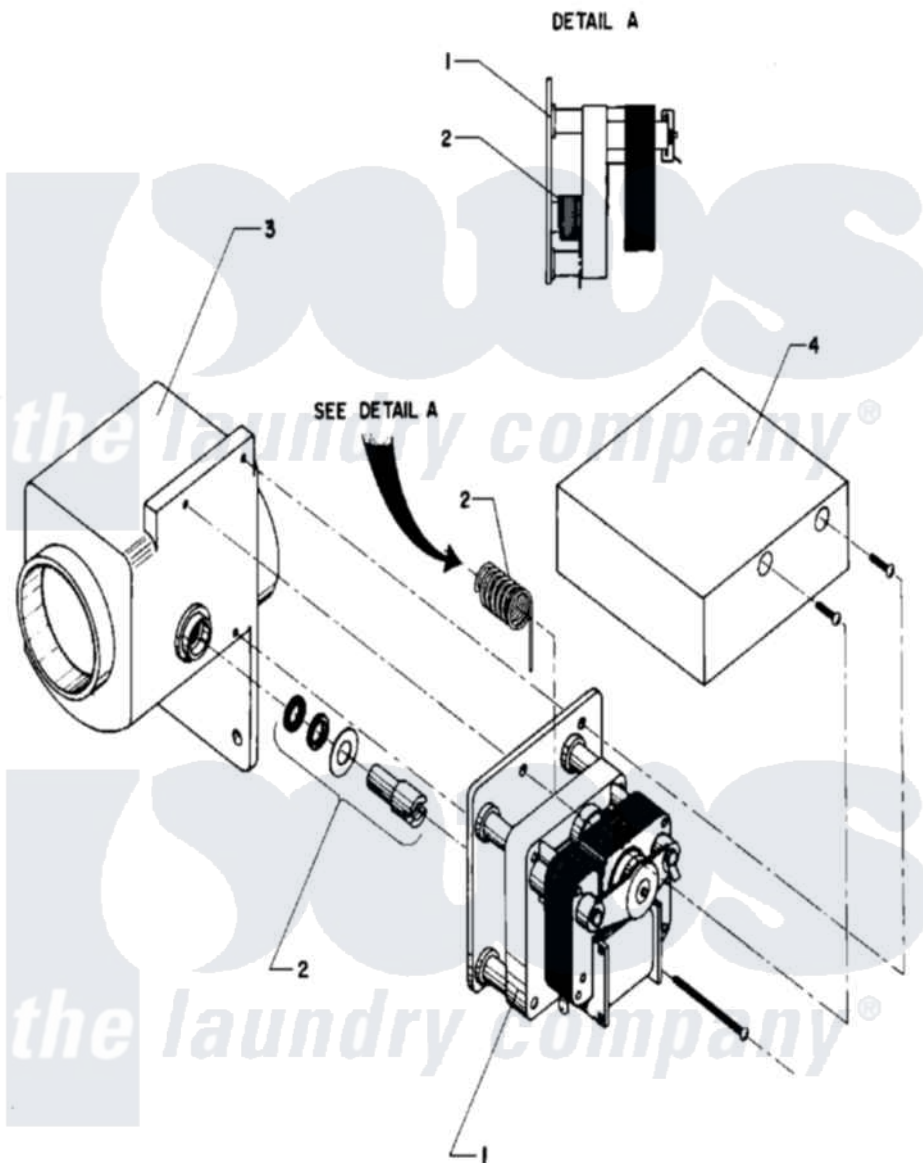

Maytag AT18MC1 11 - DRAIN VALVE

Maytag Residential Maytag AT18MC1 Washer Parts Parts Diagram 11 - DRAIN VALVE
 Click on the part number to view part

| Item | Original Part Number | Replaced By | Status | Part Description |
|------|--------------------------|-------------|---------------|---------------------------|
| 001 | 24001116 | | | Valve, Drain |
| " | 24001530 | | | Valve, Motor Drain |
| 002 | 24001528 | | | Shaft, Drive And Seal Kit |
| 003 | 24001570 | | | Valve Body |
| 004 | 24001815 | | Not Available | COVER, DRAIN |