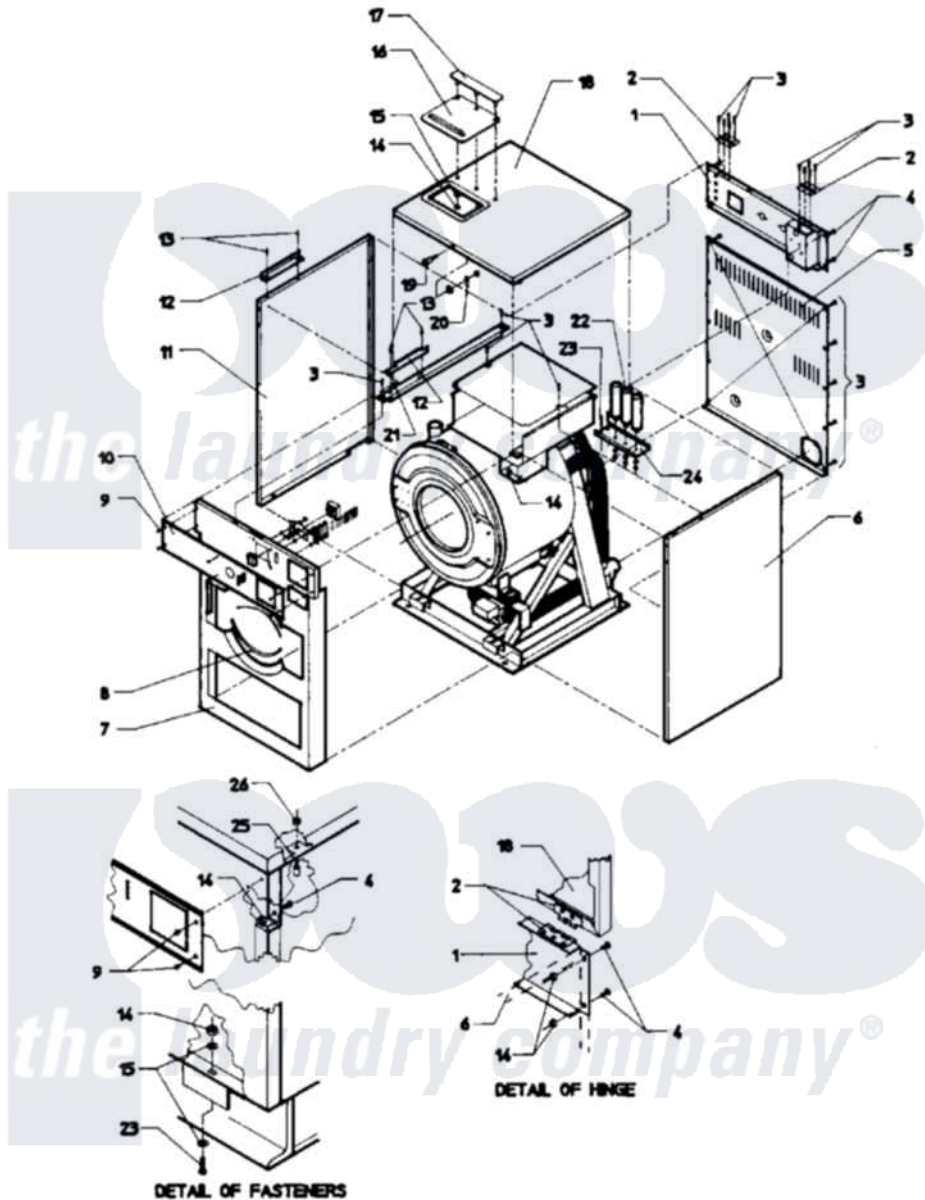

# Maytag AT18MC2 01 - MAIN EXPLODED VIEW (FINAL ASSEMBLY)

Maytag Residential Maytag AT18MC2 Washer Parts Parts Diagram 01 - MAIN EXPLODED VIEW (FINAL ASSEMBLY)  
 Click on the part number to view part

Item	Original Part Number	Replaced By	Status	Part Description
001	<a href="#">24001169</a>			Panel Kit, Valve
"	24001170		Not Available	PANEL KIT, VALVE
002	<a href="#">Y24001300</a>			Hinge
003	24001301	<a href="#">67006964</a>		Screw, Glide
004	<a href="#">24001323</a>			Screw
005	24001403		Not Available	KIT, PANEL (REAR)
"	Y24001400		Not Available	KIT, PANEL (REAR)
006	24001159		Not Available	PANEL KIT, SIDE (RT.)35 (AS VIEWED FROM FRONT)
"	24001162		Not Available	PANEL KIT, SIDE (RT.)18 (AS VIEWED FROM FRONT)
007	24001677		Not Available	PANEL ASSY. (INR. FRNT.)
"	24001678	<a href="#">24001694</a>		Panel- FRO
008	24001550	<a href="#">24001532</a>		Trim- Pane
009	24001212	<a href="#">212277</a>		Screw, No.8 X 1/2 Inch
010	NLA		Not Available	PANEL, CONTROL
011	24001157		Not Available	PANEL KIT, SIDE (LT.)35