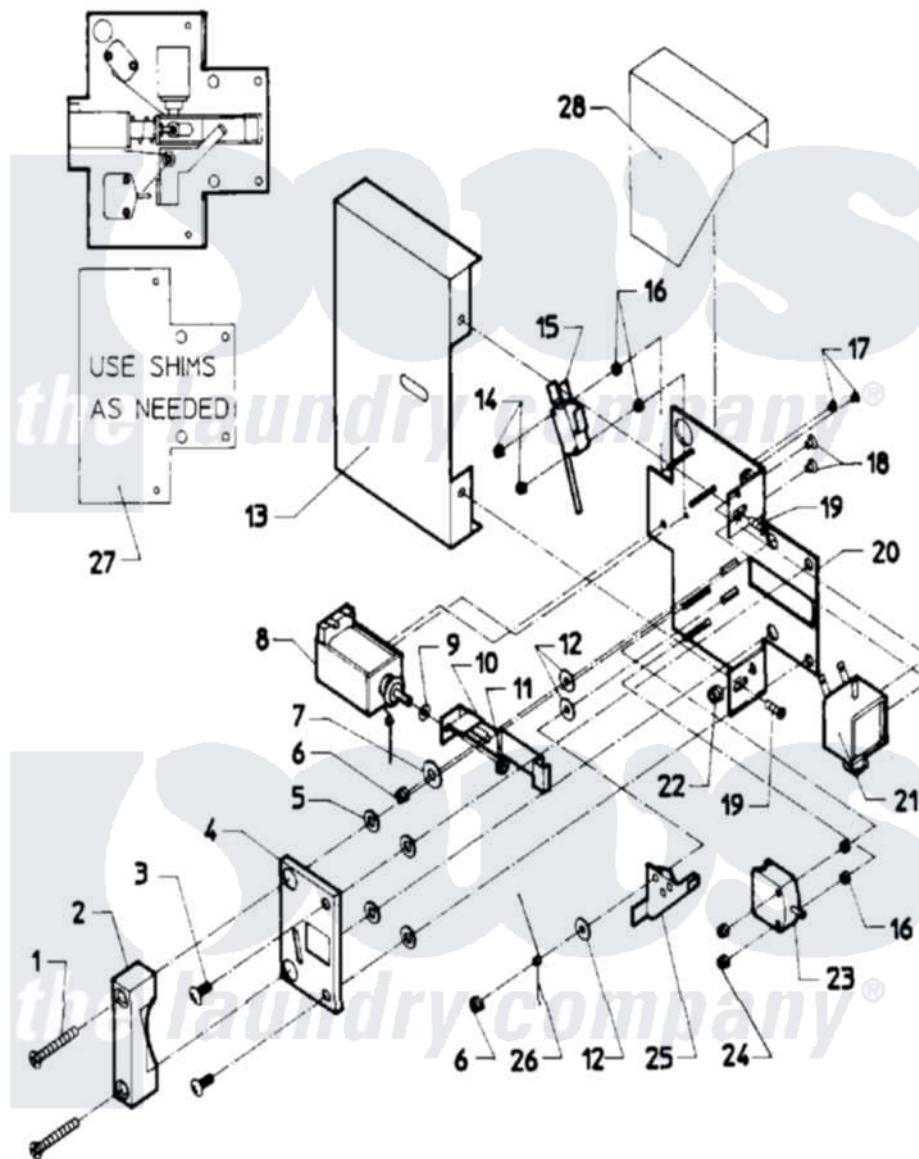

Maytag AT18MC2 03 - DOOR SAFETY INTERLOCK (COIN MODELS)

Maytag Residential Maytag AT18MC2 Washer Parts Parts Diagram 03 - DOOR SAFETY INTERLOCK (COIN MODELS)
 Click on the part number to view part

Item	Original Part Number	Replaced By	Status	Part Description
001	24001640			Door Lock Complete
"	24001641			Door Lock Complete
"	24001642			Screw, S.s.
002	24001483		Not Available	CATCH, DOOR LOCK
003	24001323			Screw
"	NLA		Not Available	SCREW, S.S. (1/4"-20 X 5/8")
004	24001484		Not Available	COVER, DOOR LOCK PLATE
005	24001295			Lockwasher, S.s.
006	24001342	74005230		Nut, Lock
007	24001485			Washer, Shoulder
008	24001101			Solenoid, Door Rel
009	24001358			Washer, Flat
010	24001250			Button, Push
011	24001481	Y707702		Locknut
012	24001480			Washer, Teflon
013	24001487		Not Available	COVER, DOOR LOCK ASSY.

014	24001476		Nut, Fiberlock
015	24001229		Switch, Door Lock
016	24001477	Not Available	SPACER, NYLON (No.6)
017	24001643		Screw, S.s.
018	24001479		Screw, S.s.
019	24001301	67006964	Screw, Glide
020	NLA	Not Available	PLATE, DOOR LOCK
021	24001102		Solenoid, Door Lck
022	24001305		Nut, Fiberlock
023	24001255		Switch, Door Handle
024	24001736	24001425	Nut, Fiberlock, Pltd
025	24001230		Lever, Door Lock
026	24001293		Spring, Torsion
027	24001559		Shim, Door Lock
028	24001488	Not Available	SHIELD, SPLASH (DOOR LOCK)