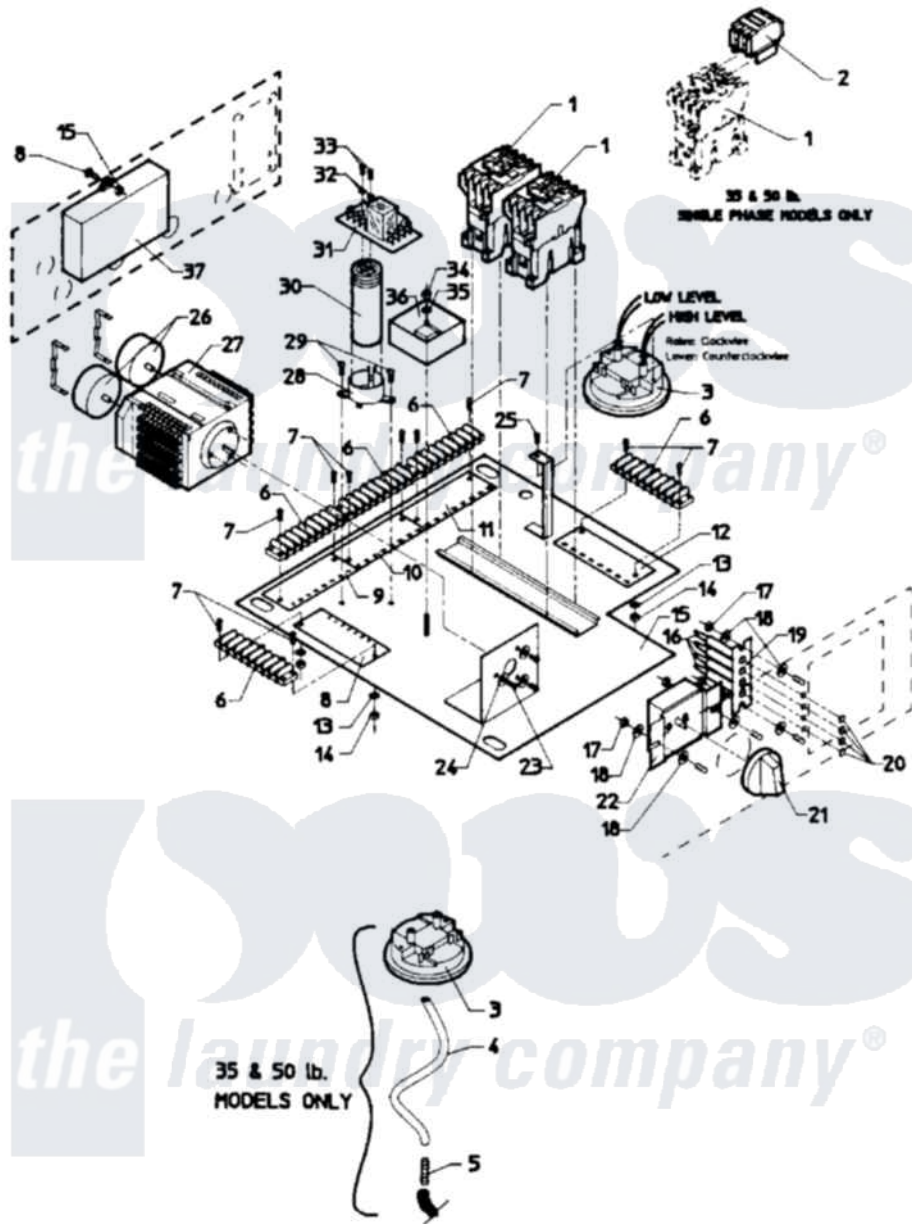

# Maytag AT18MC2 04 - CONTROL MODULE

Maytag Residential Maytag AT18MC2 Washer Parts Parts Diagram 04 - CONTROL MODULE  
 Click on the part number to view part

Item	Original Part Number	Replaced By	Status	Part Description
001	24001105	<a href="#">24002051</a>		Contacto-
002	24001104		Not Available	CONTACTOR, AUX. ADDER
003	24001223		Not Available	SWITCH, DUAL LEVEL
004	24001747		Not Available	EXTENSION, AIR LINE
005	24001746		Not Available	COUPLER, HOSE (PRESS. SWITCH)
006	24001412		Not Available	STRIP, TERMINAL
007	24001414	<a href="#">4450038</a>		Screw
008	NLA		Not Available	DECAL,INSUL. TERM STRIP (1-8)
009	NLA		Not Available	DECAL,INSUL. TERM STRIP (9-16)
010	NLA		Not Available	DECAL,INSUL. TERM STRIP (17-24)
011	NLA		Not Available	DECAL,INSUL. TERM STRIP (25-32)
012	24001030		Not Available	DECAL,INSUL. TERM STIRP (33-40)
013	<a href="#">24001415</a>			Washer, S.s.