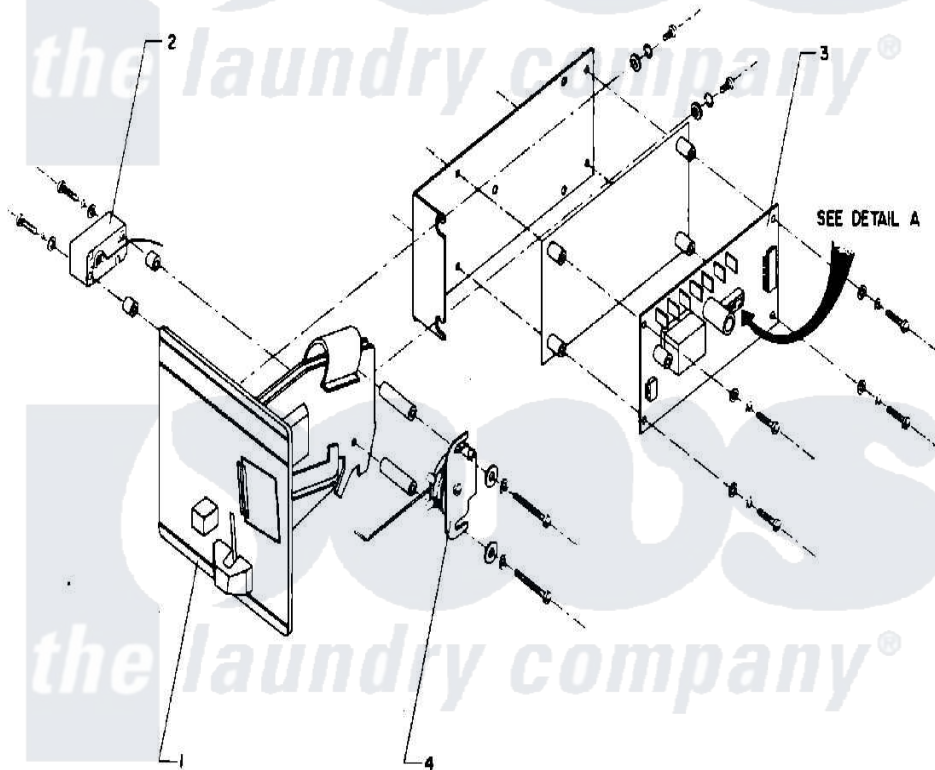

Maytag AT18MC2 05 - COIN METER & COIN BOX

DETAIL A
COIN COUNTER
DIP SWITCHES

Maytag [Residential Maytag AT18MC2 Washer Parts](#) Parts Diagram 05 - COIN METER & COIN BOX
Click on the part number to view part

Item	Original Part Number	Replaced By	Status	Part Description
001	24001615			COIN ACCEPTOR (US QUARTER)
"	24001754		Not Available	COIN METER (110V/50-60HZ) (US QUARTERS)
"	24001755		Not Available	COIN METER (110V/50-60HZ) (CANADIAN QUARTERS)
"	NLA		Not Available	COIN METER, HANKE (DIGITAL)
002	NLA		Not Available	COIN SWITCH
003	24001617		Not Available	ELECTRONIC COIN COUNTER W/HAR
004	24001618		Not Available	SOLENOID, COIN BLOCKING (120V)
"	24001756			Solenoid, Coin Blocking