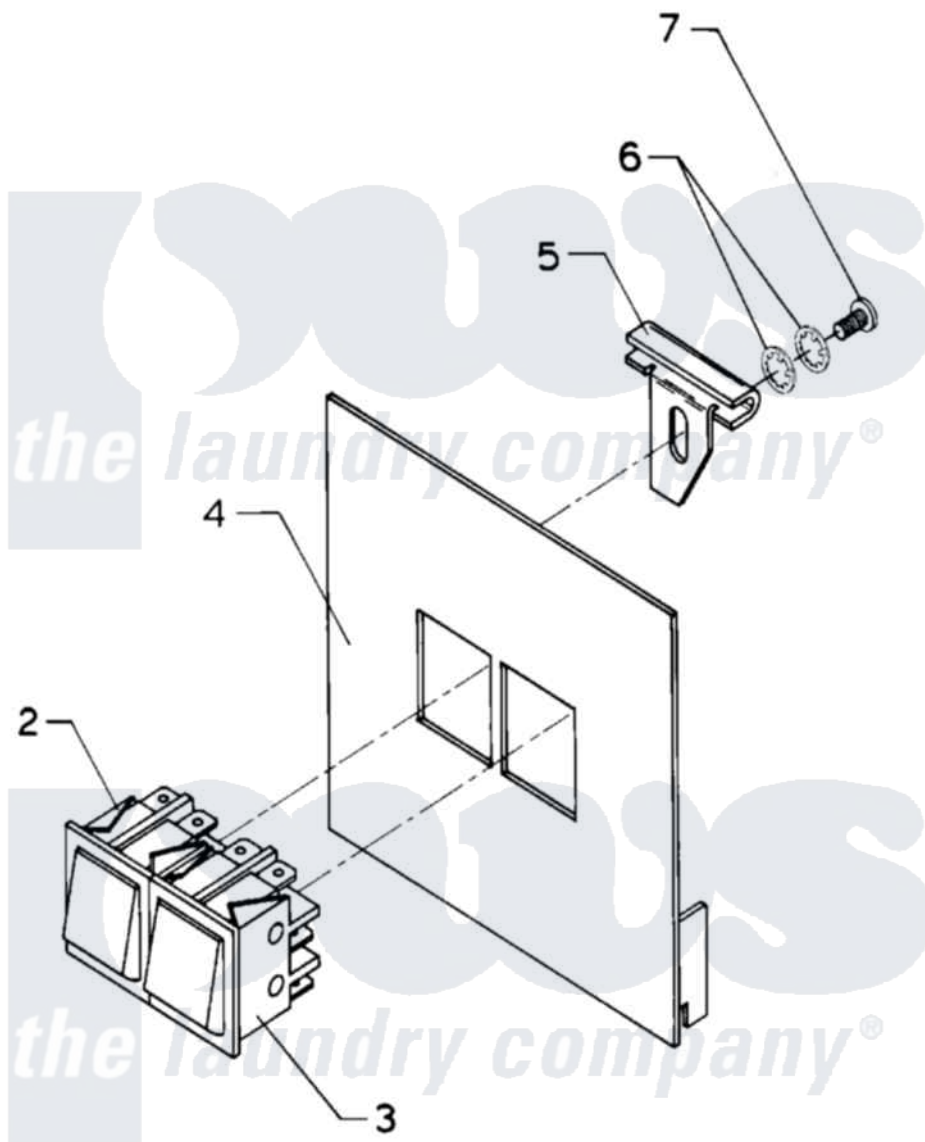

Maytag AT18MC2 06 - MANUAL START CONTROL

Maytag [Residential Maytag AT18MC2 Washer Parts](#) Parts Diagram 06 - MANUAL START CONTROL
 Click on the part number to view part

Item	Original Part Number	Replaced By	Status	Part Description
NI	24001764		Not Available	KIT, START/STOP COMPLETE
002	24001251			Switch
003	24001252			Switch, Momentary
004	NLA		Not Available	COVER, PLATE (OPL)