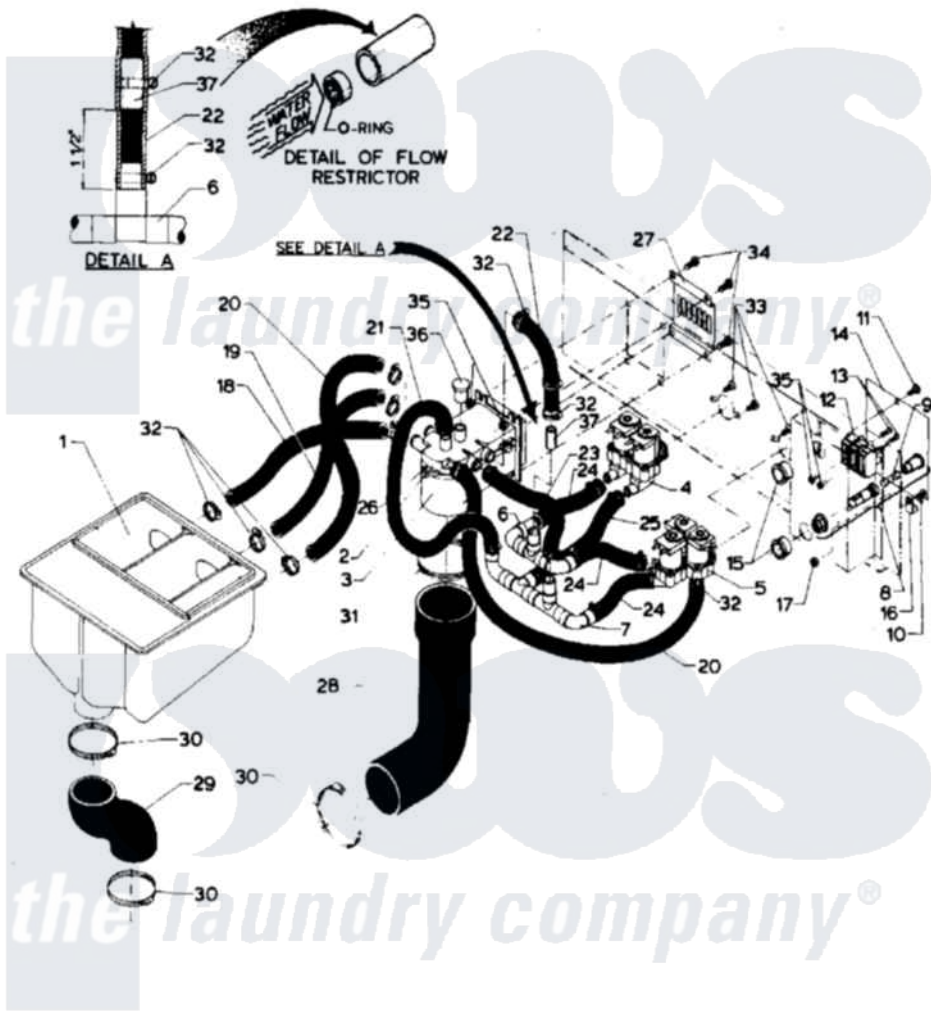

Maytag AT18MC2 07 - SOAP DISPENSER (AT18)

Maytag Residential Maytag AT18MC2 Washer Parts Parts Diagram 07 - SOAP DISPENSER (AT18)
 Click on the part number to view part

Item	Original Part Number	Replaced By	Status	Part Description
001	24001627		Not Available	DISPENSER, SUPPLY (COIN)
002	24001031			Breaker, Vac.
003	24001032			Breaker, Vac.
004	24001117			Valve
005	24001118			Valve
006	24001765		Not Available	MANIFOLD, SUPPLY
007	24001766		Not Available	MANIFOLD, FILL
008	24001433			Holder, Fuse
009	24001225			Fuse, Control
010	24001432	W10068250		Screw
011	24001301	67006964		Screw, Glide
012	24001366		Not Available	BLOCK, INPUT & POWER (4 TERM)
"	24001629		Not Available	BLOCK, INPUT POWER (3 WIRE)
013	24001430			Screw, S.s
014	24001429		Not Available	COVER, JUNCTION BOX

015	24001436	8008P014-60		Grommet, Nylon
016	24001434		Not Available	CONNECTOR, GROUND
017	24001342	74005230		Nut, Lock
018	24001767		Not Available	HOSE
019	24001768		Not Available	HOSE
020	24001769		Not Available	HOSE
021	24001770		Not Available	HOSE
022	24001771		Not Available	HOSE
023	24001772		Not Available	HOSE
024	24001773		Not Available	HOSE
025	NLA		Not Available	HOSE
026	24001432	W10068250		Screw
027	24001426			Cover, Vacuum Breaker
028	24001552			Hose, Vacuum Breaker
029	24001442			Hose, Soap Dispenser
030	24001353	696392		Hose Clamp
031	24001282		Not Available	CLAMP, HOSE (No.48)
032	24001423	489503		Clamp
033	24001357			Screw, Stainless Steel
034	24001414	4450038		Screw
035	24001425			Nut, Fiberlock, Pltd
036	24001424		Not Available	CAP, PLUG (YELLOW)
037	24001775		Not Available	FLOW RESTRICTOR ASSY.