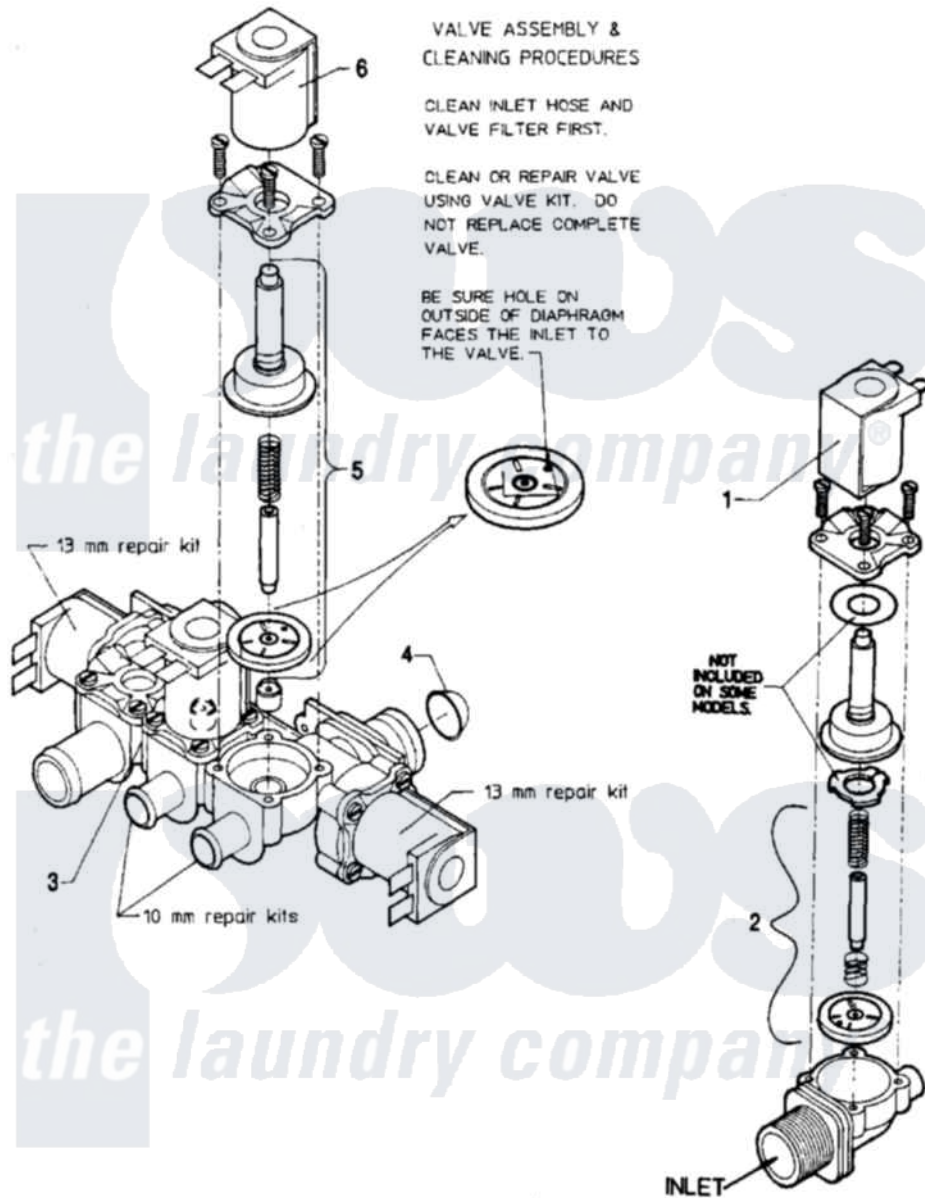

Maytag AT18MC2 08 - WATER VALVE

Maytag Residential Maytag AT18MC2 Washer Parts Parts Diagram 08 - WATER VALVE
 Click on the part number to view part

Item	Original Part Number	Replaced By	Status	Part Description
001	24001118			Valve
"	24001119			Valve
"	24001232			Coil, Water Valve
"	24001776			Valve, Water
002	24001120			Valve-1 WAY
"	24001121			Kit, Valve Repair
"	24001122			Kit, Valve Repair
"	24001448			Seal
"	24001549		Not Available	FILTER, MESH (11MM US THREAD)
"	24001634		Not Available	SCREEN, VALVE
003	24001226			Valve, Mixing
004	24001634		Not Available	SCREEN, VALVE
005	24001122			Kit, Valve Repair
"	24001231			Kit, Repair
006	24001232			Coil, Water Valve