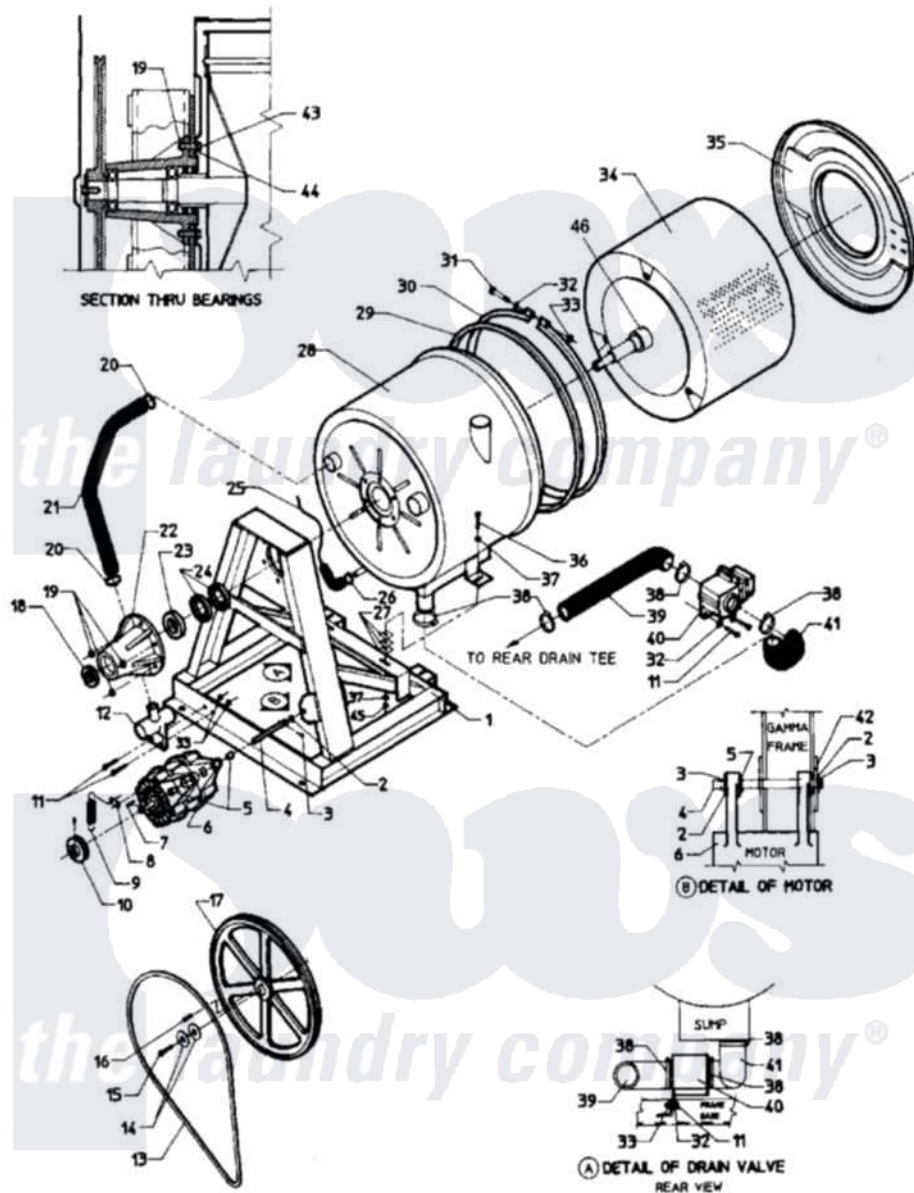

Maytag AT18MC2 09 - MAIN EXPLODED VIEW-SUB ASSEMBLY

Maytag Residential Maytag AT18MC2 Washer Parts Parts Diagram 09 - MAIN EXPLODED VIEW-SUB ASSEMBLY
 Click on the part number to view part

Item	Original Part Number	Replaced By	Status	Part Description
001	24001369		Not Available	KIT ASSY., FRAME (2 SPEED)
"	24001371		Not Available	KIT ASSY., FRAME (2 SPEED)
002	24001511			Washer, Hardened
003	24001512		Not Available	PIN, COTTER PLTD. (1/8X1 1/2)
004	24001647		Not Available	ROD, MOTOR SUPPORT
"	24001802		Not Available	SUPPORT ROD, MOTOR
005	24001021			Bushing, Motor
006	24001078			Motor, 2SP
"	24001079			Motor 2SP 1 Phase
"	24001082			Motor, 2SP
"	24001083			Motor, 2SP
007	24001648		Not Available	KEY (MOTOR 3/16" X 1 1/2")
008	24001651		Not Available	CLIP, MOTOR SPRING
009	24001650		Not Available	SPRING (BELT TENSION)