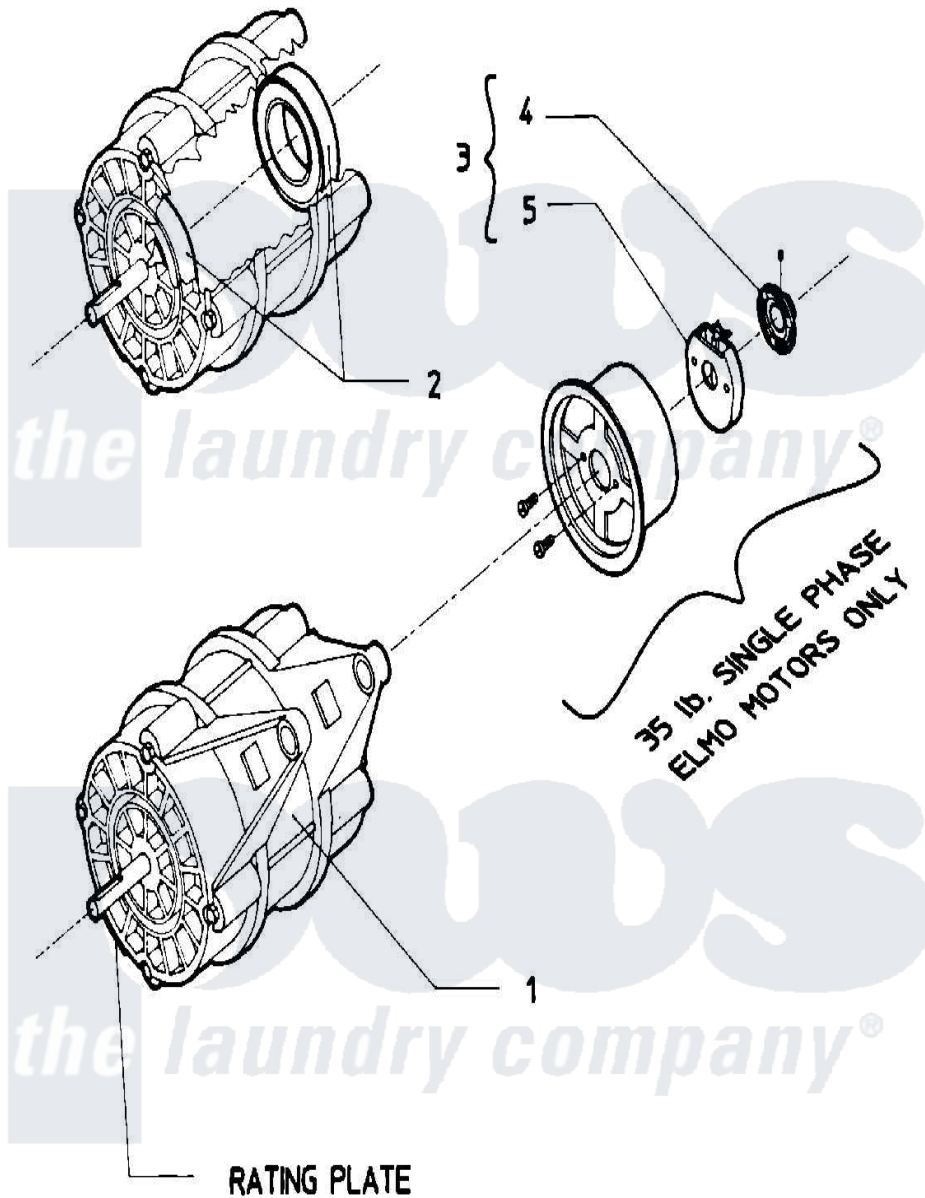

Maytag AT18MC2 10 - MOTOR

Maytag [Residential Maytag AT18MC2 Washer Parts](#) Parts Diagram 10 - MOTOR
 Click on the part number to view part

Item	Original Part Number	Replaced By	Status	Part Description
001	24001078			Motor, 2SP
"	24001079			Motor 2SP 1 Phase
"	24001082			Motor, 2SP
"	24001083			Motor, 2SP
002	24001017			Bearing, Motor
"	24001018			Bearing, 6204-2RS
003	23002317			Switch, Centrifugal