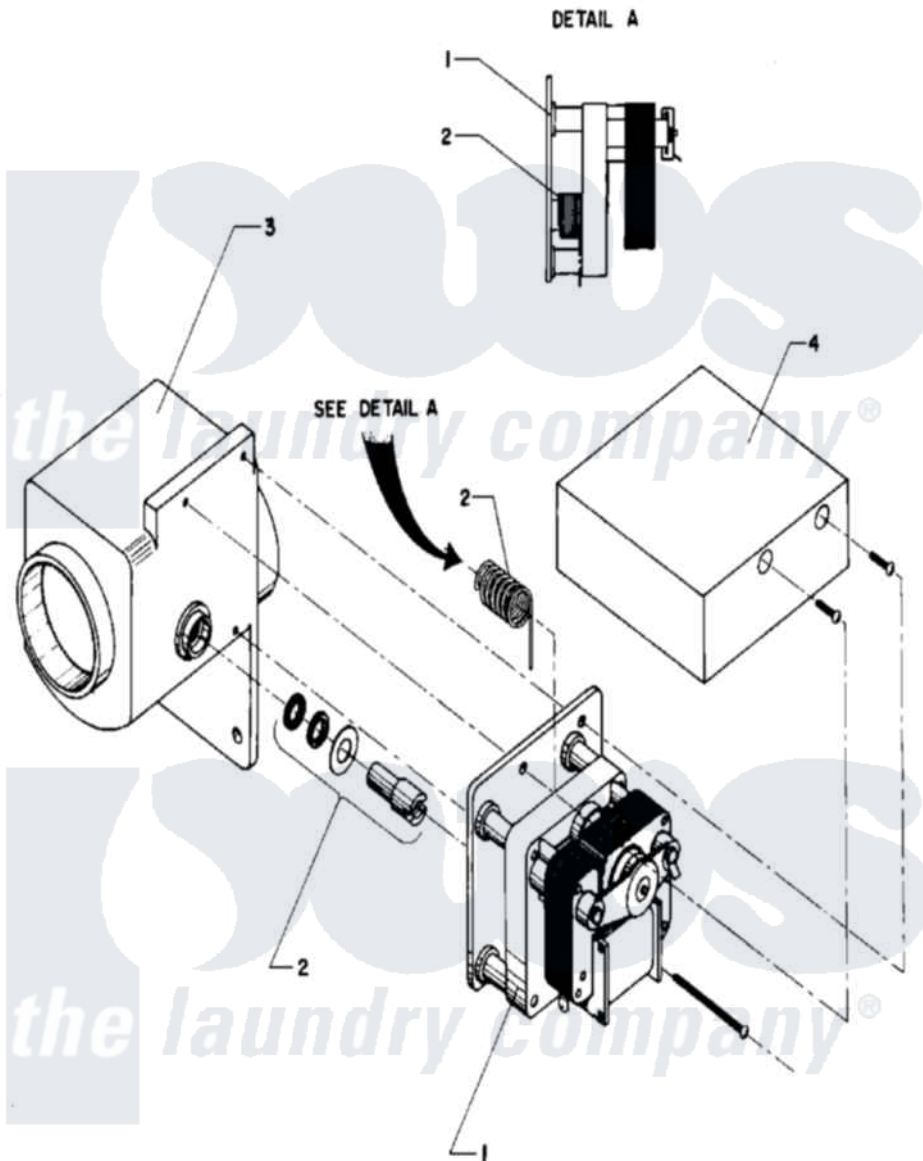

Maytag AT18MC2 11 - DRAIN VALVE

Maytag Residential Maytag AT18MC2 Washer Parts Parts Diagram 11 - DRAIN VALVE
 Click on the part number to view part

Item	Original Part Number	Replaced By	Status	Part Description
001	24001116			Valve, Drain
"	24001530			Valve, Motor Drain
002	24001528			Shaft, Drive And Seal Kit
003	24001570			Valve Body
004	24001815		Not Available	COVER, DRAIN