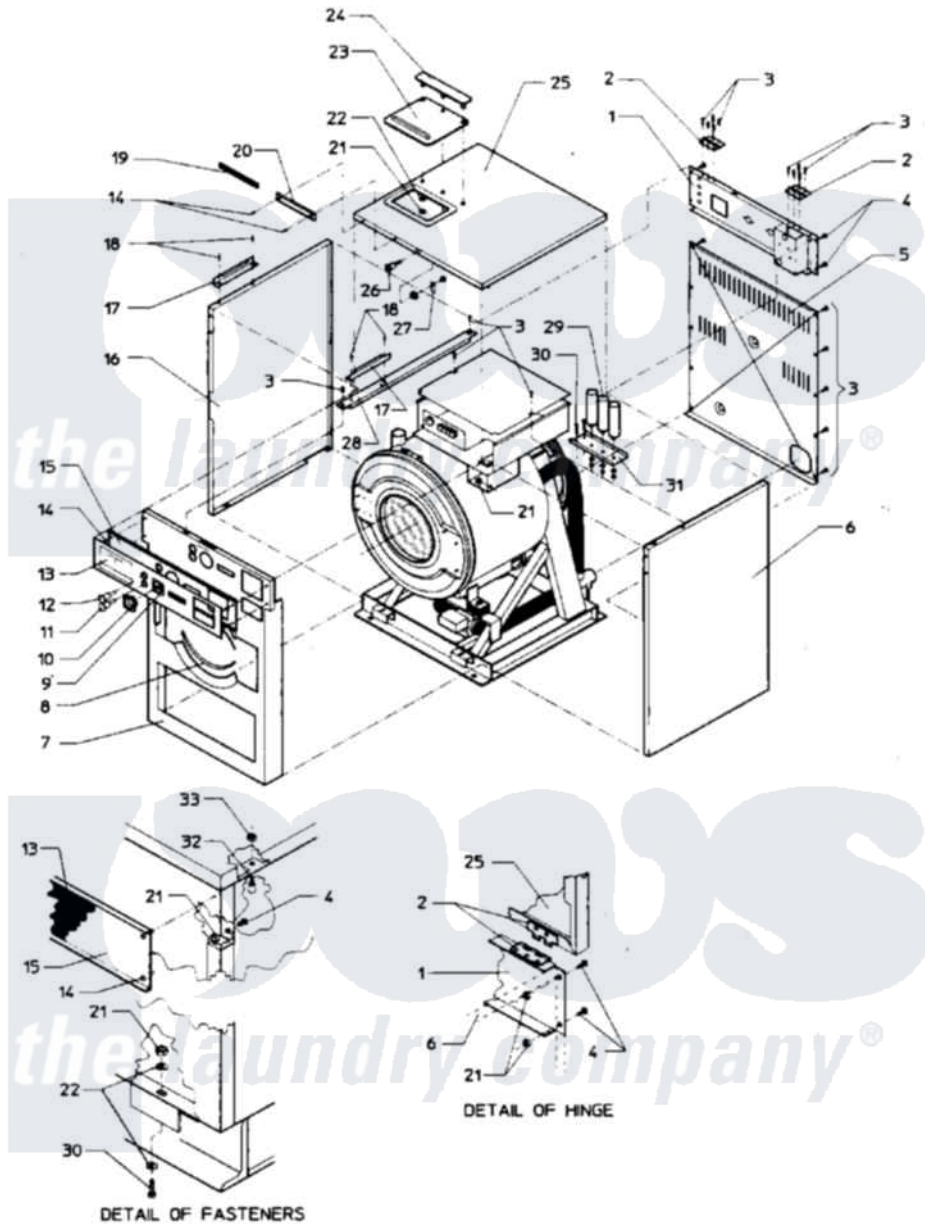

# Maytag AT18MN1 01 - MAIN EXPLODED VIEW - FINAL ASSEMBLY

Maytag Residential Maytag AT18MN1 Washer Parts Parts Diagram 01 - MAIN EXPLODED VIEW - FINAL ASSEMBLY  
 Click on the part number to view part

Item	Original Part Number	Replaced By	Status	Part Description
001	<a href="#">24001169</a>			Panel Kit, Valve
"	24001170		Not Available	PANEL KIT, VALVE
002	24001676		Not Available	HINGE, TOP COVER (NOTE: 18003069 AFTER SERIAL
"	<a href="#">Y24001300</a>			Hinge
003	24001301	<a href="#">67006964</a>		Screw, Glide
004	<a href="#">24001323</a>			Screw
005	24001403		Not Available	KIT, PANEL (REAR)
"	Y24001400		Not Available	KIT, PANEL (REAR)
006	24001159		Not Available	PANEL KIT, SIDE (RT.)35 (AS VIEWED FROM FRONT)
"	24001162		Not Available	PANEL KIT, SIDE (RT.)18 (AS VIEWED FROM FRONT)
007	24001677		Not Available	PANEL ASSY. (INR. FRNT.)
"	24001678	<a href="#">24001694</a>		Panel- FRO
008	24001550	<a href="#">24001532</a>		Trim- Pane
009	24001679		Not Available	DECAL, CYCLE INDICATOR