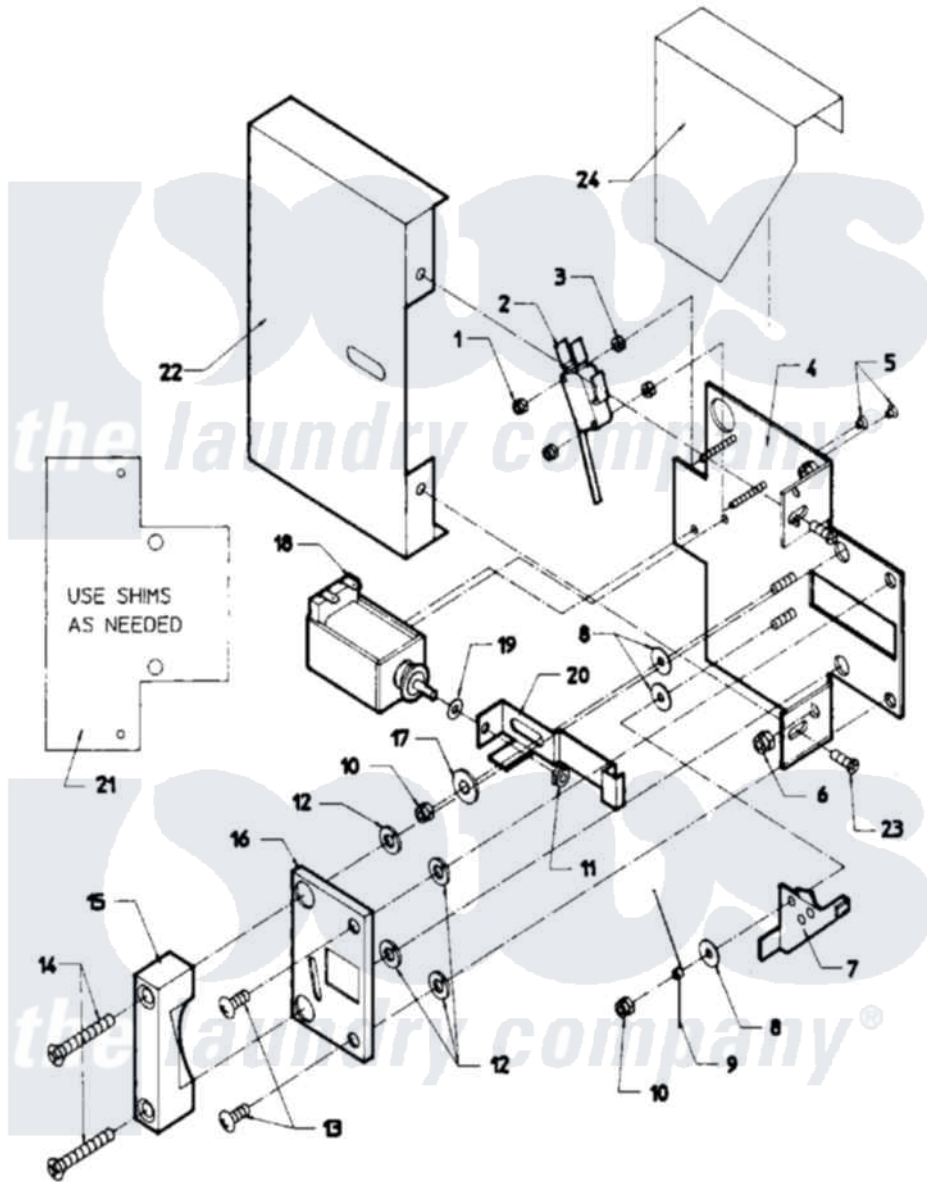

Maytag AT18MN1 03 - DOOR SAFETY INTERLOCK (MN MODELS)

Maytag [Residential Maytag AT18MN1 Washer Parts](#) Parts Diagram 03 - DOOR SAFETY INTERLOCK (MN MODELS)
 Click on the part number to view part

Item	Original Part Number	Replaced By	Status	Part Description
001	24001476			Nut, Fiberlock
002	24001229			Switch, Door Lock
003	24001477		Not Available	SPACER, NYLON (No.6)
004	NLA		Not Available	PLATE, DOOR LOCK
005	24001479			Screw, S.s.
006	24001305			Nut, Fiberlock
007	24001230			Lever, Door Lock
008	24001480			Washer, Teflon
009	24001293			Spring, Torsion
010	24001342	74005230		Nut, Lock
011	24001481	Y707702		Locknut
012	24001295			Lockwasher, S.s.
013	24001323			Screw
014	24001642			Screw, S.s.
015	24001483		Not Available	CATCH, DOOR LOCK
016	24001484		Not Available	COVER, DOOR LOCK PLATE

017	24001485		Washer, Shoulder
018	24001101		Solenoid, Door Rel
019	24001358		Washer, Flat
020	24001486	Not Available	BUTTON, PUSH (STOP)
021	24001559		Shim, Door Lock
022	24001487	Not Available	COVER, DOOR LOCK ASSY.
023	24001301	67006964	Screw, Glide
024	24001488	Not Available	SHIELD, SPLASH (DOOR LOCK)