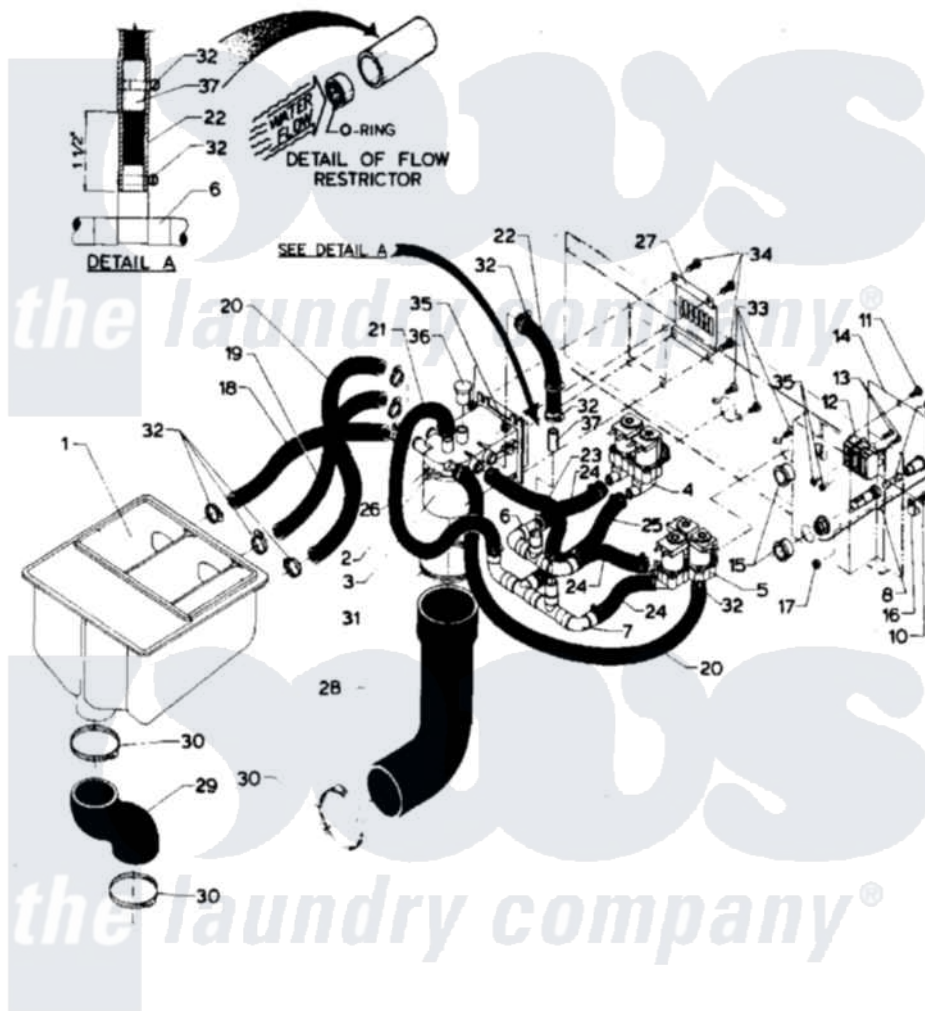

Maytag AT18MN1 07 - SOAP DISPENSER

Maytag Residential Maytag AT18MN1 Washer Parts Parts Diagram 07 - SOAP DISPENSER
 Click on the part number to view part

| Item | Original Part Number | Replaced By | Status | Part Description |
|------|--------------------------|-----------------------------|---------------|-----------------------------|
| 001 | 24001627 | | Not Available | DISPENSER, SUPPLY (COIN) |
| 002 | 24001031 | | | Breaker, Vac. |
| 003 | 24001032 | | | Breaker, Vac. |
| 004 | 24001117 | | | Valve |
| 005 | 24001118 | | | Valve |
| 006 | 24001765 | | Not Available | MANIFOLD, SUPPLY |
| 007 | 24001766 | | Not Available | MANIFOLD, FILL |
| 008 | 24001433 | | | Holder, Fuse |
| 009 | 24001225 | | | Fuse, Control |
| 010 | 24001432 | W10068250 | | Screw |
| 011 | 24001301 | 67006964 | | Screw, Glide |
| 012 | 24001629 | | Not Available | BLOCK, INPUT POWER (3 WIRE) |
| 013 | 24001430 | | | Screw, S.s |
| 014 | 24001429 | | Not Available | COVER, JUNCTION BOX |
| 015 | 24001436 | 8008P014-60 | | Grommet, Nylon |
| 016 | 24001434 | | Not Available | CONNECTOR, GROUND |