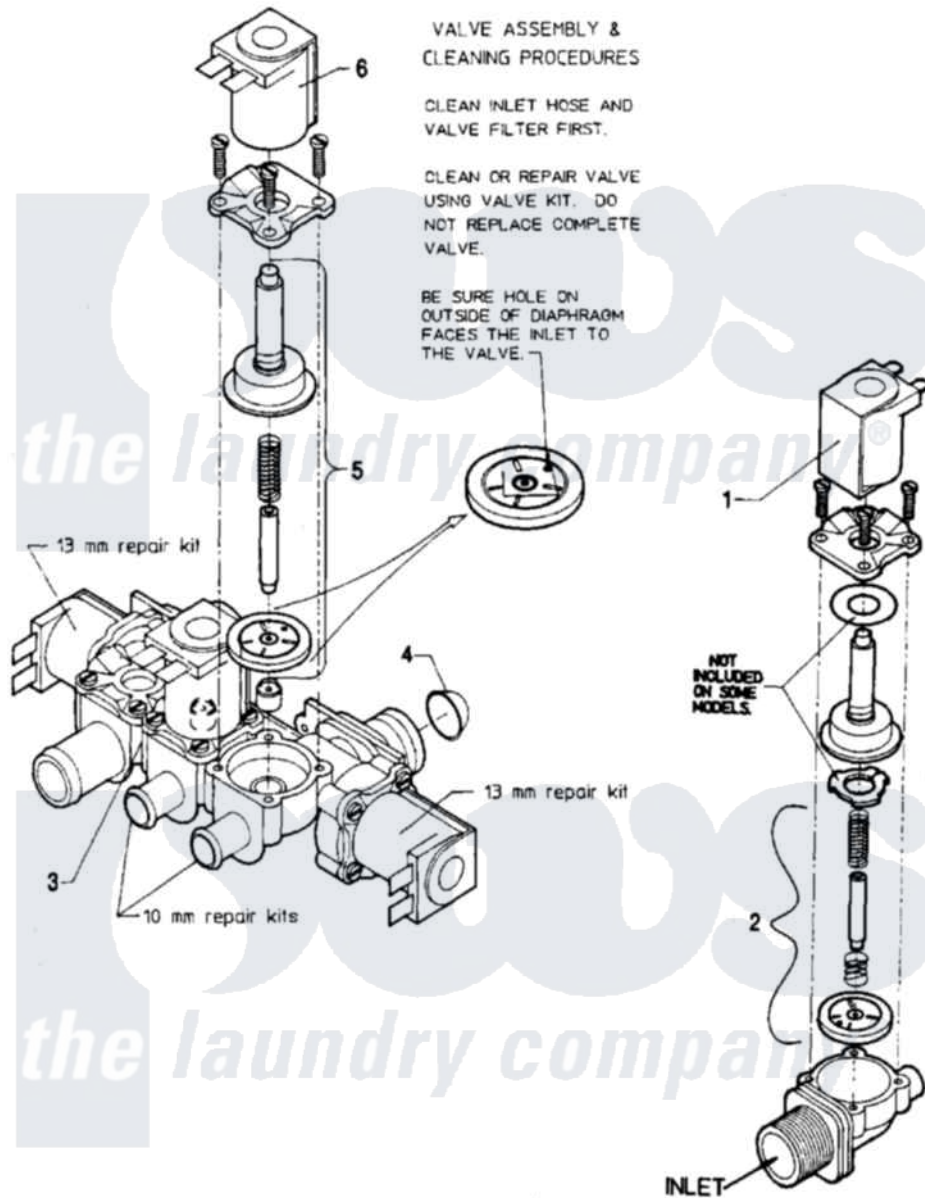

Maytag AT18MN1 08 - WATER VALVE

Maytag Residential Maytag AT18MN1 Washer Parts Parts Diagram 08 - WATER VALVE
 Click on the part number to view part

Item	Original Part Number	Replaced By	Status	Part Description
001	24001118			Valve
"	24001119			Valve
"	24001120			Valve-1 WAY
"	24001232			Coil, Water Valve
"	24001776			Valve, Water
002	24001121			Kit, Valve Repair
"	24001122			Kit, Valve Repair
003	24001226			Valve, Mixing
"	24001448			Seal
"	24001549		Not Available	FILTER, MESH (11MM US THREAD)
004	24001634		Not Available	SCREEN, VALVE
005	24001122			Kit, Valve Repair
"	24001231			Kit, Repair
006	24001232			Coil, Water Valve