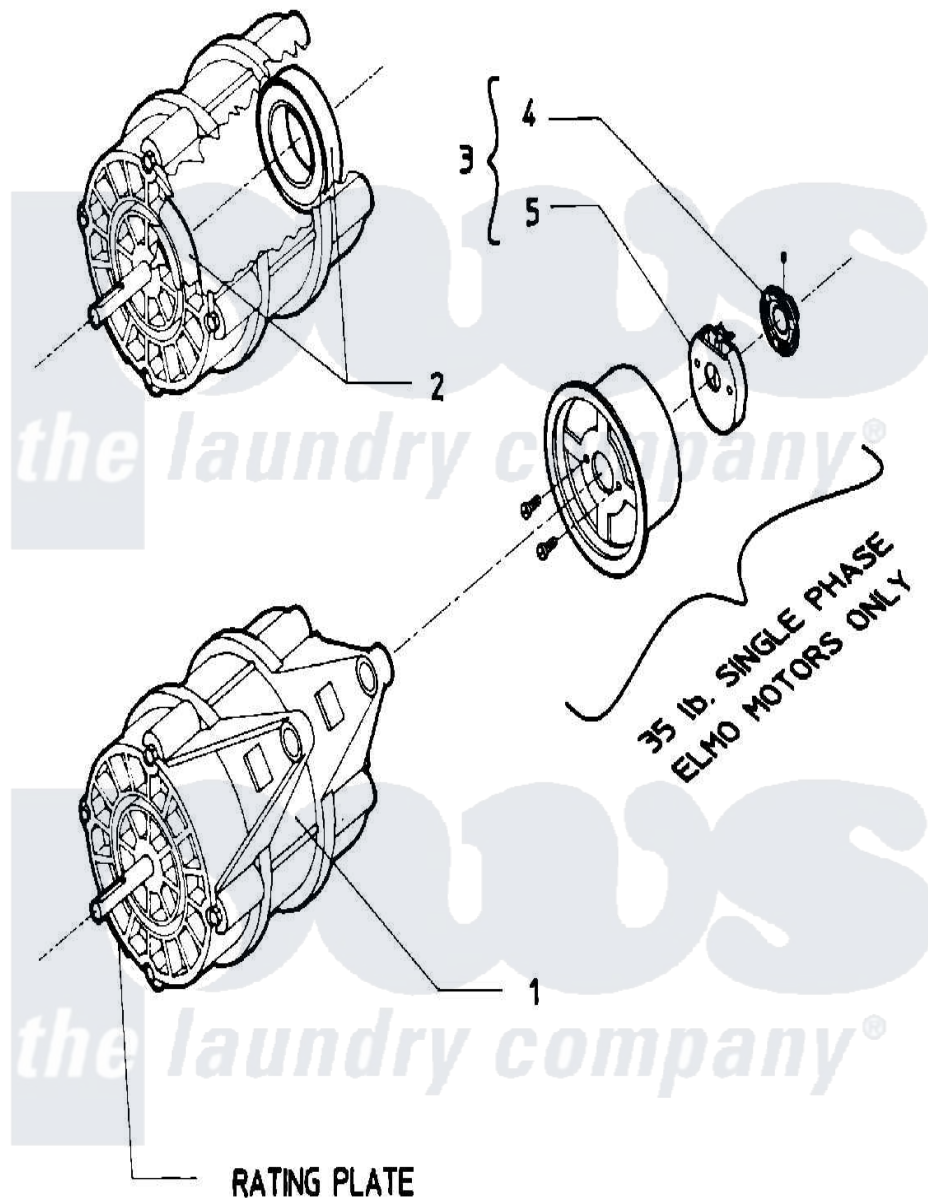

# Maytag AT18MN1 10 - MOTOR

Maytag [Residential Maytag AT18MN1 Washer Parts](#) Parts Diagram 10 - MOTOR  
 Click on the part number to view part

Item	Original Part Number	Replaced By	Status	Part Description
001	<a href="#">24001078</a>			Motor, 2SP
"	<a href="#">24001079</a>			Motor 2SP 1 Phase
"	<a href="#">24001082</a>			Motor, 2SP
"	<a href="#">24001083</a>			Motor, 2SP
002	<a href="#">24001017</a>			Bearing, Motor
"	<a href="#">24001018</a>			Bearing, 6204-2RS
003	<a href="#">23002317</a>			Switch, Centrifugal