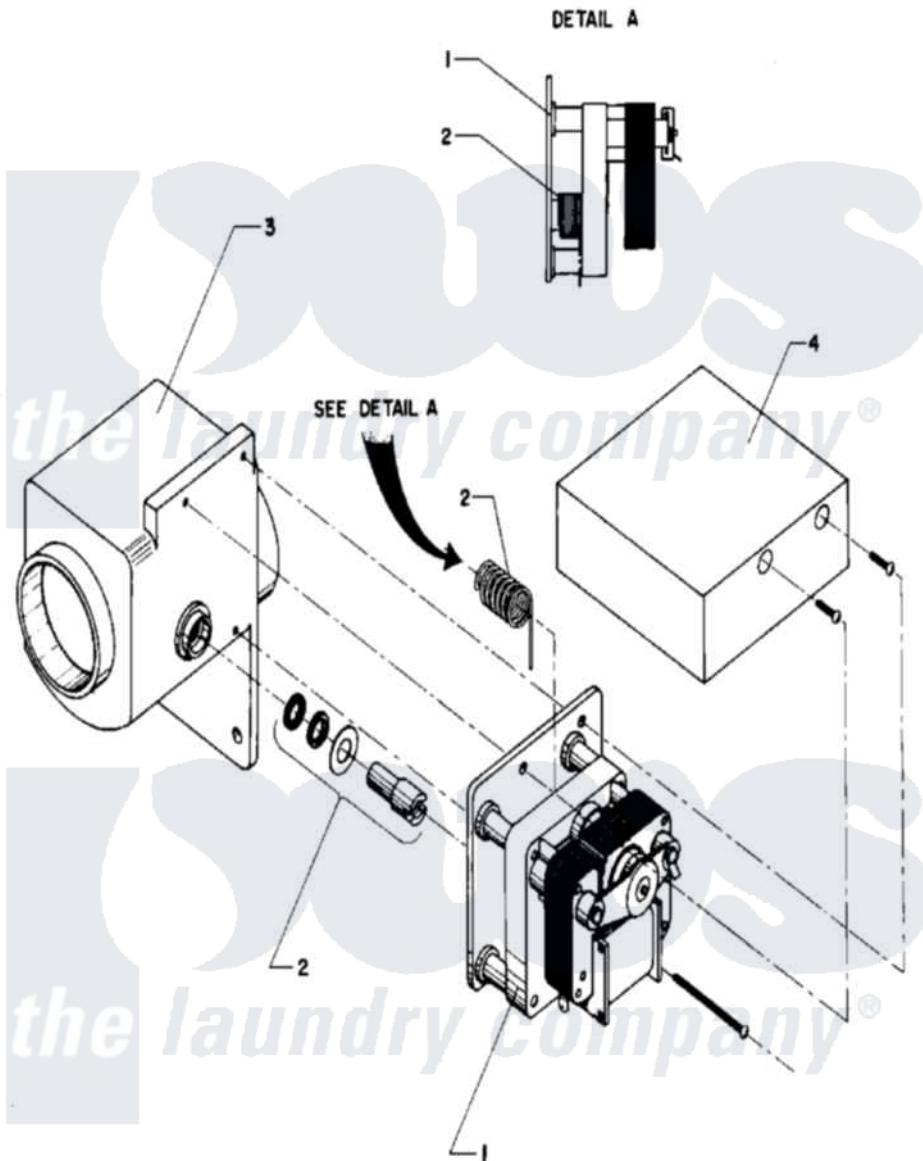

Maytag AT18MN1 11 - DRAIN VALVE

Maytag Residential Maytag AT18MN1 Washer Parts Parts Diagram 11 - DRAIN VALVE
 Click on the part number to view part

Item	Original Part Number	Replaced By	Status	Part Description
001	24001116			Valve, Drain
"	24001530			Valve, Motor Drain
002	24001528			Shaft, Drive And Seal Kit
003	24001570			Valve Body
004	24001815		Not Available	COVER, DRAIN