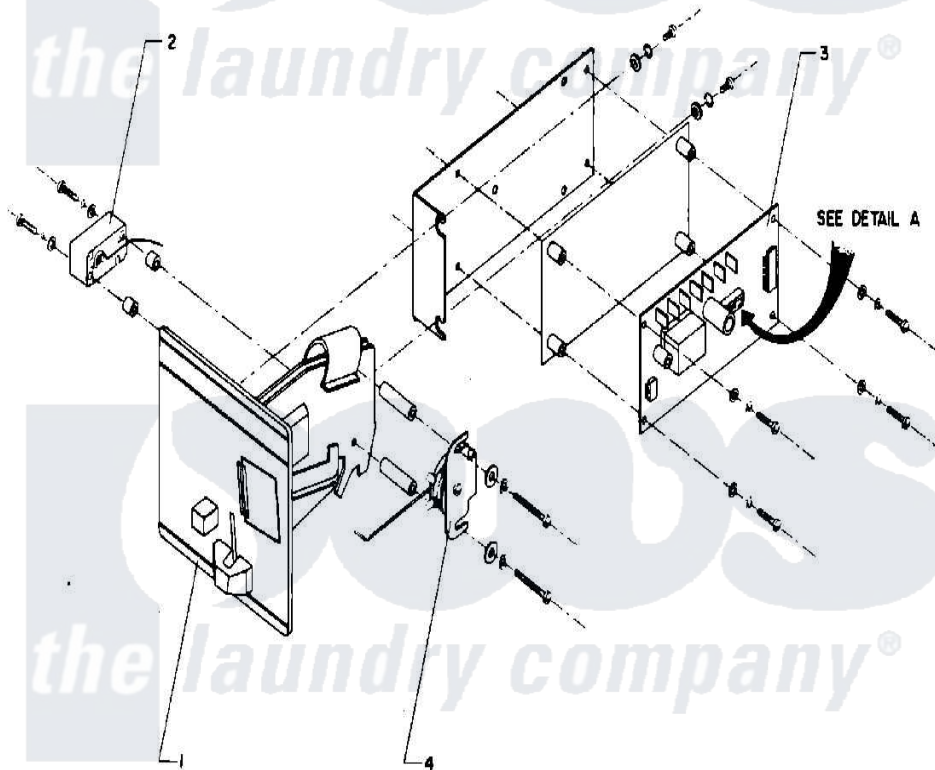

Maytag AT18MN2 05 - COIN METER & COIN BOX

DETAIL A
COIN COUNTER
DIP SWITCHES

Maytag [Residential Maytag AT18MN2 Washer Parts](#) Parts Diagram 05 - COIN METER & COIN BOX
Click on the part number to view part

Item	Original Part Number	Replaced By	Status	Part Description
001	24001615			COIN ACCEPTOR (US QUARTER)
"	24001754		Not Available	COIN METER (110V/50-60HZ) (US QUARTERS)
"	24001755		Not Available	COIN METER (110V/50-60HZ) (CANADIAN QUARTERS)
"	NLA		Not Available	COIN METER, HANKE (DIGITAL)
002	NLA		Not Available	COIN SWITCH
003	24001617		Not Available	ELECTRONIC COIN COUNTER W/HAR
004	24001618		Not Available	SOLENOID, COIN BLOCKING (120V)
"	24001756			Solenoid, Coin Blocking