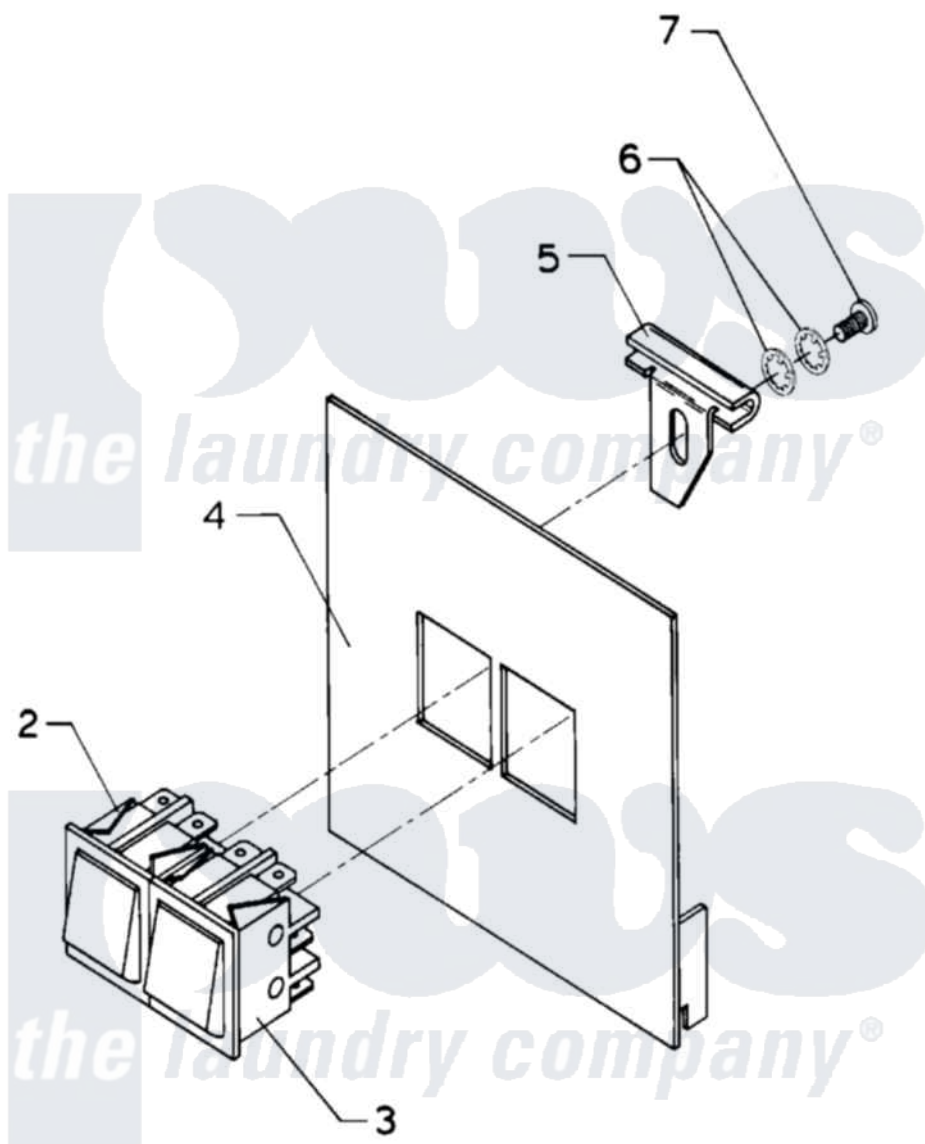

Maytag AT18MN2 06 - MANUAL START CONTROL

Maytag [Residential Maytag AT18MN2 Washer Parts](#) Parts Diagram 06 - MANUAL START CONTROL
Click on the part number to view part

Item	Original Part Number	Replaced By	Status	Part Description
NI	24001764		Not Available	KIT, START/STOP COMPLETE
002	24001251			Switch
003	24001252			Switch, Momentary
004	NLA		Not Available	COVER, PLATE (OPL)