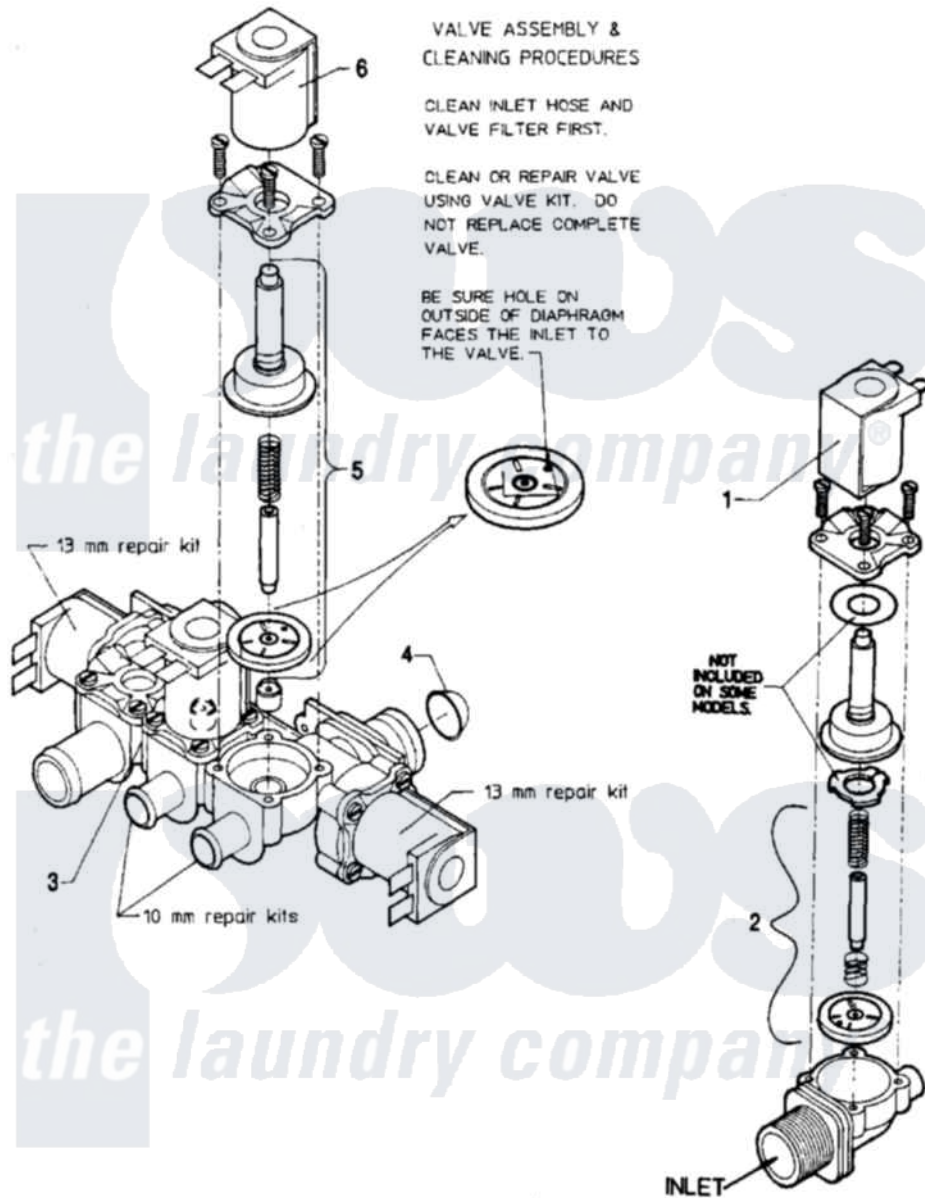

Maytag AT18MN2 08 - WATER VALVE

Maytag Residential Maytag AT18MN2 Washer Parts Parts Diagram 08 - WATER VALVE
 Click on the part number to view part

Item	Original Part Number	Replaced By	Status	Part Description
001	24001118			Valve
"	24001119			Valve
"	24001232			Coil, Water Valve
"	24001776			Valve, Water
002	24001120			Valve-1 WAY
"	24001121			Kit, Valve Repair
"	24001122			Kit, Valve Repair
"	24001448			Seal
"	24001549		Not Available	FILTER, MESH (11MM US THREAD)
"	24001634		Not Available	SCREEN, VALVE
003	24001226			Valve, Mixing
004	24001634		Not Available	SCREEN, VALVE
005	24001122			Kit, Valve Repair
"	24001231			Kit, Repair
006	24001232			Coil, Water Valve