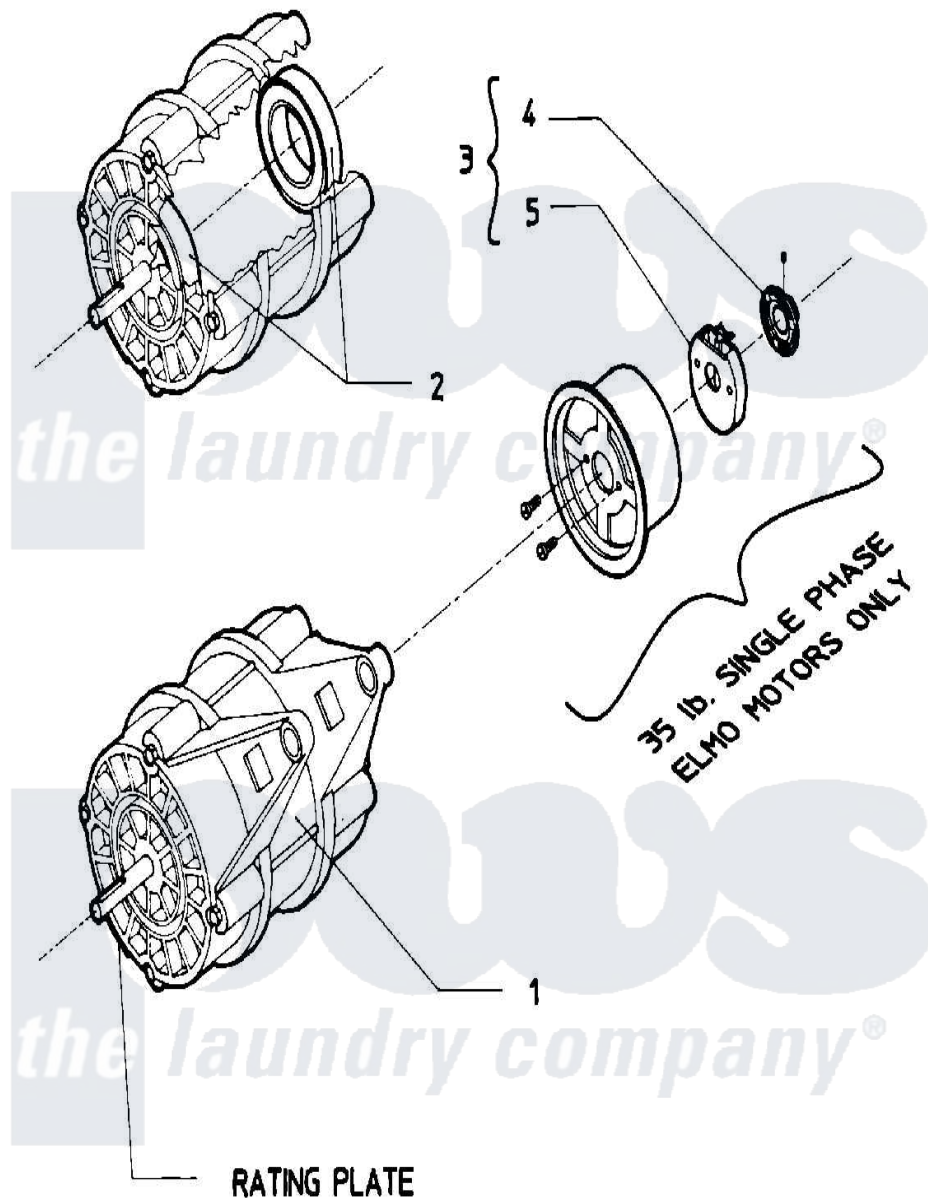

Maytag AT18MN2 10 - MOTOR

Maytag [Residential Maytag AT18MN2 Washer Parts](#) Parts Diagram 10 - MOTOR
 Click on the part number to view part

| Item | Original Part Number | Replaced By | Status | Part Description |
|------|--------------------------|-------------|--------|---------------------|
| 001 | 24001078 | | | Motor, 2SP |
| " | 24001079 | | | Motor 2SP 1 Phase |
| " | 24001082 | | | Motor, 2SP |
| " | 24001083 | | | Motor, 2SP |
| 002 | 24001017 | | | Bearing, Motor |
| " | 24001018 | | | Bearing, 6204-2RS |
| 003 | 23002317 | | | Switch, Centrifugal |