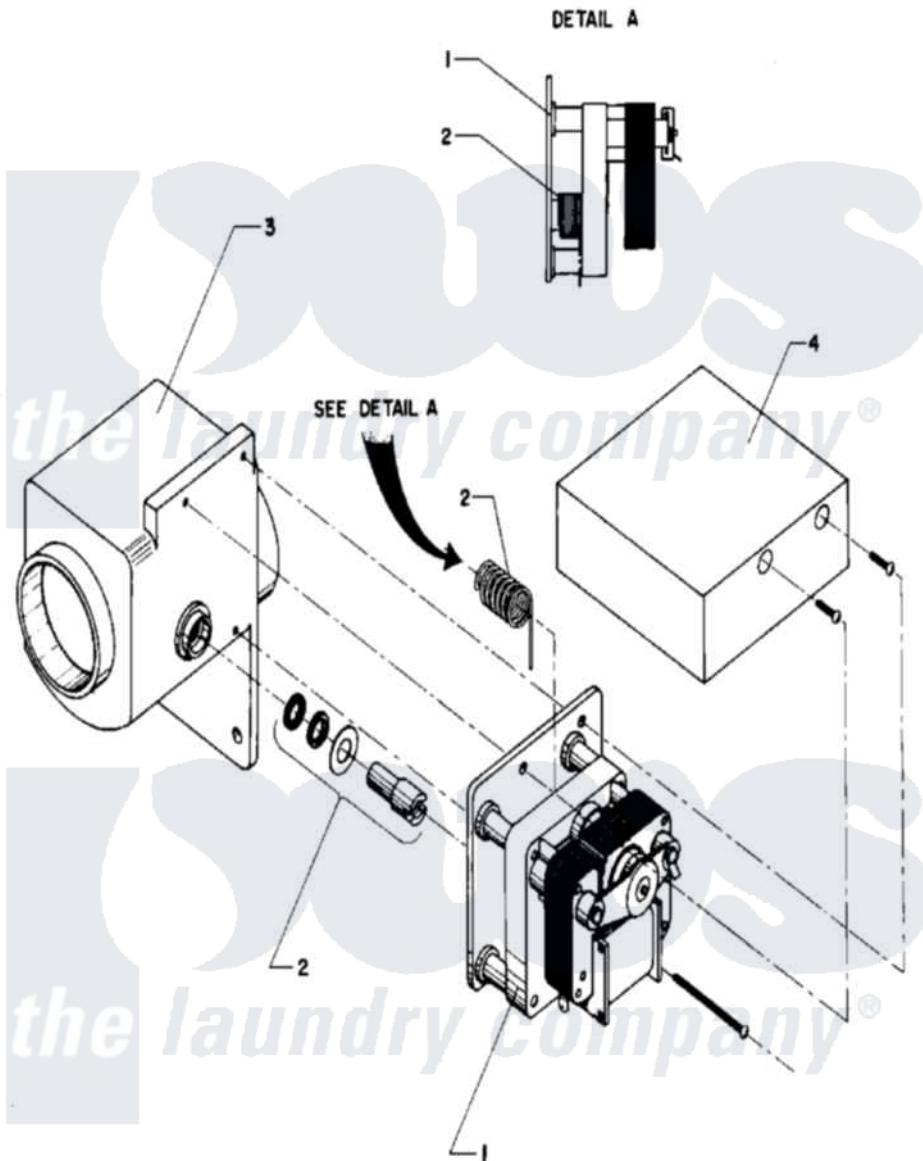

Maytag AT18MN2 11 - DRAIN VALVE

Maytag Residential Maytag AT18MN2 Washer Parts Parts Diagram 11 - DRAIN VALVE
 Click on the part number to view part

Item	Original Part Number	Replaced By	Status	Part Description
001	24001116			Valve, Drain
"	24001530			Valve, Motor Drain
002	24001528			Shaft, Drive And Seal Kit
003	24001570			Valve Body
004	24001815		Not Available	COVER, DRAIN