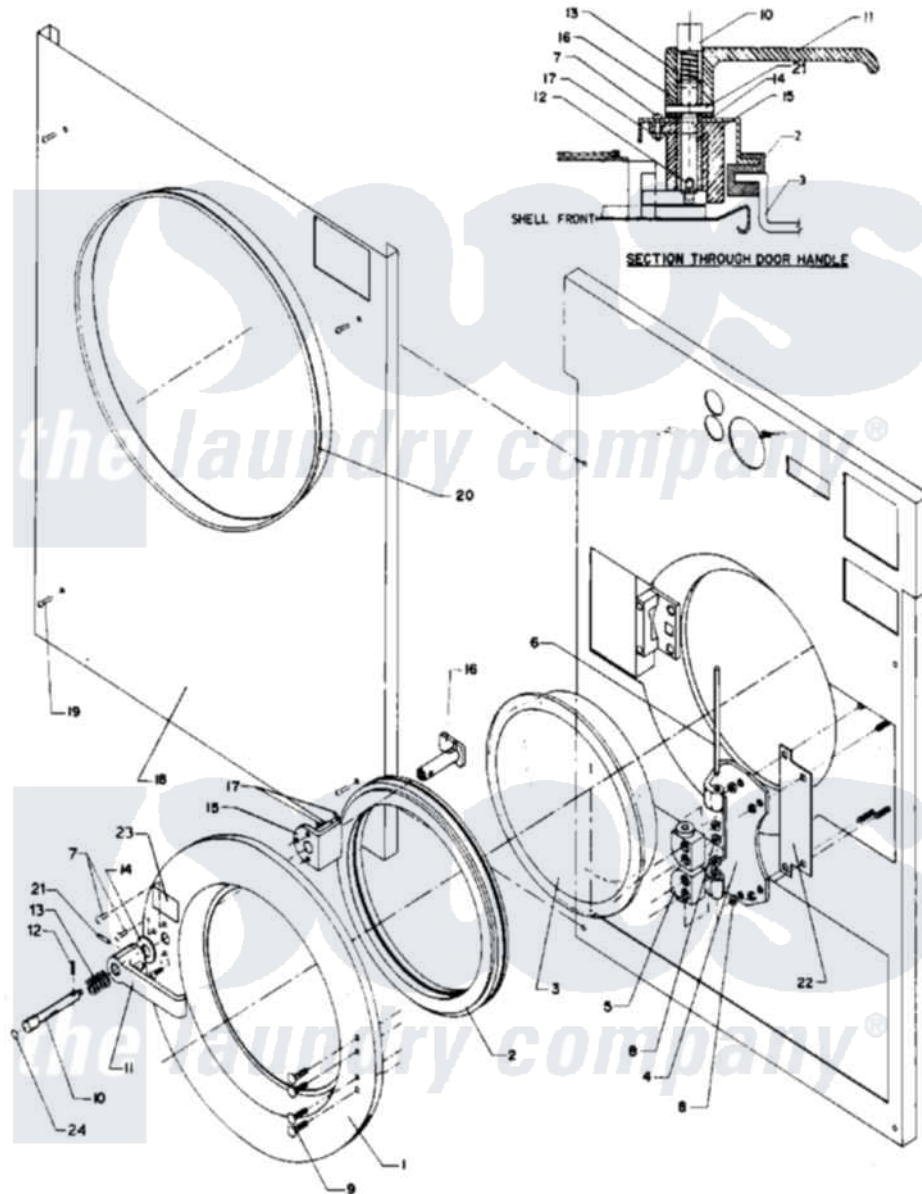

Maytag AT18PC2 02 - DOOR & RELATED PARTS

Maytag Residential Maytag AT18PC2 Washer Parts Parts Diagram 02 - DOOR & RELATED PARTS
 Click on the part number to view part

Item	Original Part Number	Replaced By	Status	Part Description
001	24001638			Door Assembly
"	NLA		Not Available	DOOR
002	24001075			Gasket, Door
003	24001098		Not Available	GLASS, DOOR
004	24001333			Hinge, Door
005	24001334			Mount, Door
006	W10124350		Not Available	PART NUMBER NOT AVAILABLE
007	24001341	3400814		Screw
008	24001305			Nut, Fiberlock
009	24001467			Screw, S.s.
010	24001103			Rod, Push Button
011	24001336			Handle, Door
012	24001721			Pin, Spring
013	24001338			Spring, Door Lock
014	24001310	Y015627		Screw- Hex
015	24001340		Not Available	SPACER, DOOR HANDLE

016	24001343		Arm, Latch
017	24001342	74005230	Nut, Lock
018	24001133		Not Available
			KIT, PNL, FRT COIN (STLS.)
"	24001728		Not Available
			OUTER PANEL KIT (COIN ALM)
"	NLA		Not Available
			PANEL KIT, FRONT OPL
019	24001474	3400086	Screw, 10-32 X 3/8
020	24001722		Not Available
			TRIM, OUTER FRONT PANEL
021	24001827	24001721	Pin, Spring
022	24001466		Shim, Hinge
023	24001462		Not Available
			DECAL, PUSH BUTTON RED
024	24001407		Not Available
			DECAL, RED DOT