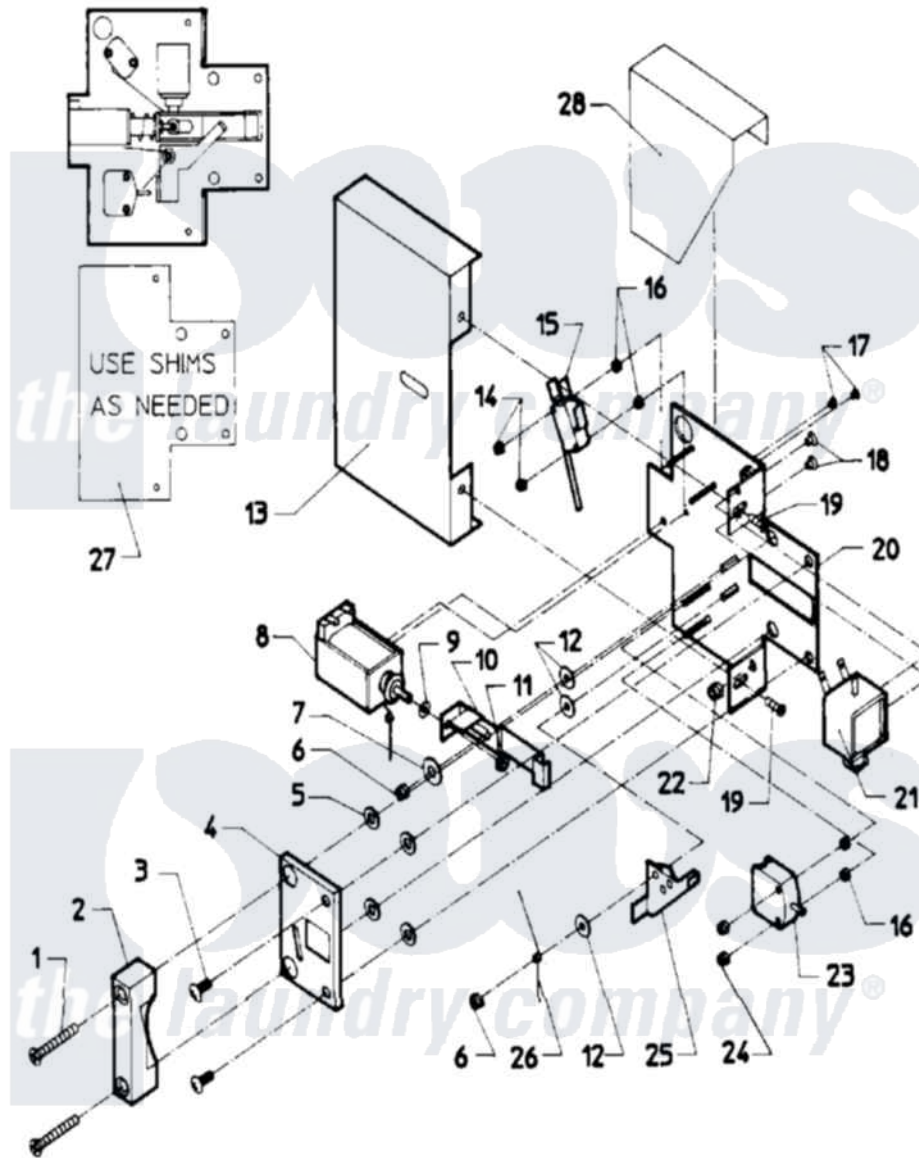

Maytag AT18PC2 03 - DOOR SAFETY INTERLOCK - COIN MODELS

Maytag Residential Maytag AT18PC2 Washer Parts Parts Diagram 03 - DOOR SAFETY INTERLOCK - COIN MODELS
 Click on the part number to view part

Item	Original Part Number	Replaced By	Status	Part Description
001	24001640			Door Lock Complete
"	24001641			Door Lock Complete
"	24001642			Screw, S.s.
002	24001483		Not Available	CATCH, DOOR LOCK
003	24001323			Screw
004	24001484		Not Available	COVER, DOOR LOCK PLATE
005	24001295			Lockwasher, S.s.
006	24001342	74005230		Nut, Lock
007	24001485			Washer, Shoulder
008	24001101			Solenoid, Door Rel
009	24001358			Washer, Flat
010	24001250			Button, Push
011	24001481	Y707702		Locknut
012	24001480			Washer, Teflon
013	24001487		Not Available	COVER, DOOR LOCK ASSY.
014	24001476			Nut, Fiberlock

015	24001229		Switch, Door Lock
016	24001477	Not Available	SPACER, NYLON (No.6)
017	24001643		Screw, S.s.
018	24001479		Screw, S.s.
019	24001301	67006964	Screw, Glide
020	NLA	Not Available	DOOR LOCK PLATE
021	24001102		Solenoid, Door Lck
022	24001305		Nut, Fiberlock
023	24001255		Switch, Door Handle
024	24001736	24001425	Nut, Fiberlock, Pltd
025	24001230		Lever, Door Lock
026	24001293		Spring, Torsion
027	24001559		Shim, Door Lock
028	24001488	Not Available	SHIELD, SPLASH (DOOR LOCK)