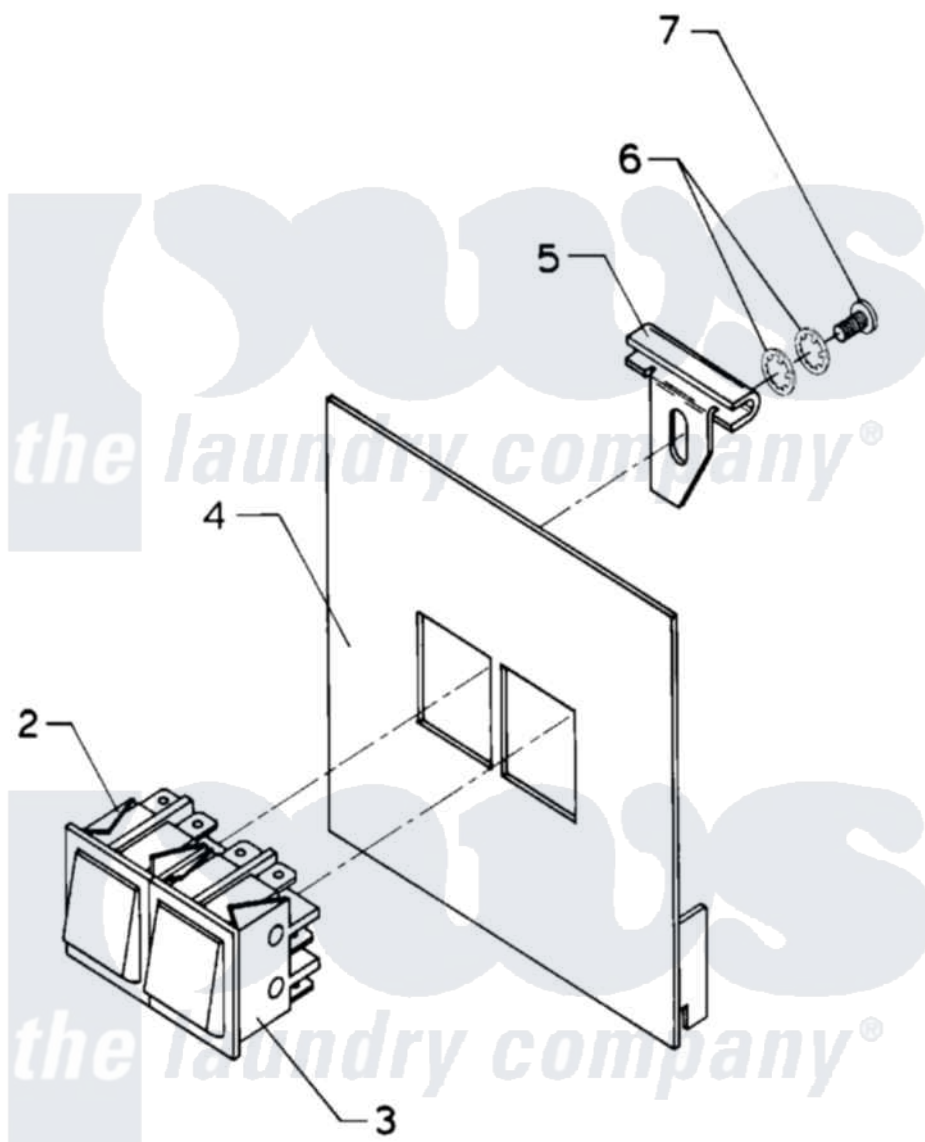

# Maytag AT18PC2 06 - MANUAL START/STOP CONTROL

Maytag [Residential Maytag AT18PC2 Washer Parts](#) Parts Diagram 06 - MANUAL START/STOP CONTROL  
Click on the part number to view part

Item	Original Part Number	Replaced By	Status	Part Description
NI	24001764		Not Available	KIT, START/STOP COMPLETE
002	<a href="#">24001251</a>			Switch
003	<a href="#">24001252</a>			Switch, Momentary
004	NLA		Not Available	COVER, PLATE (OPL)