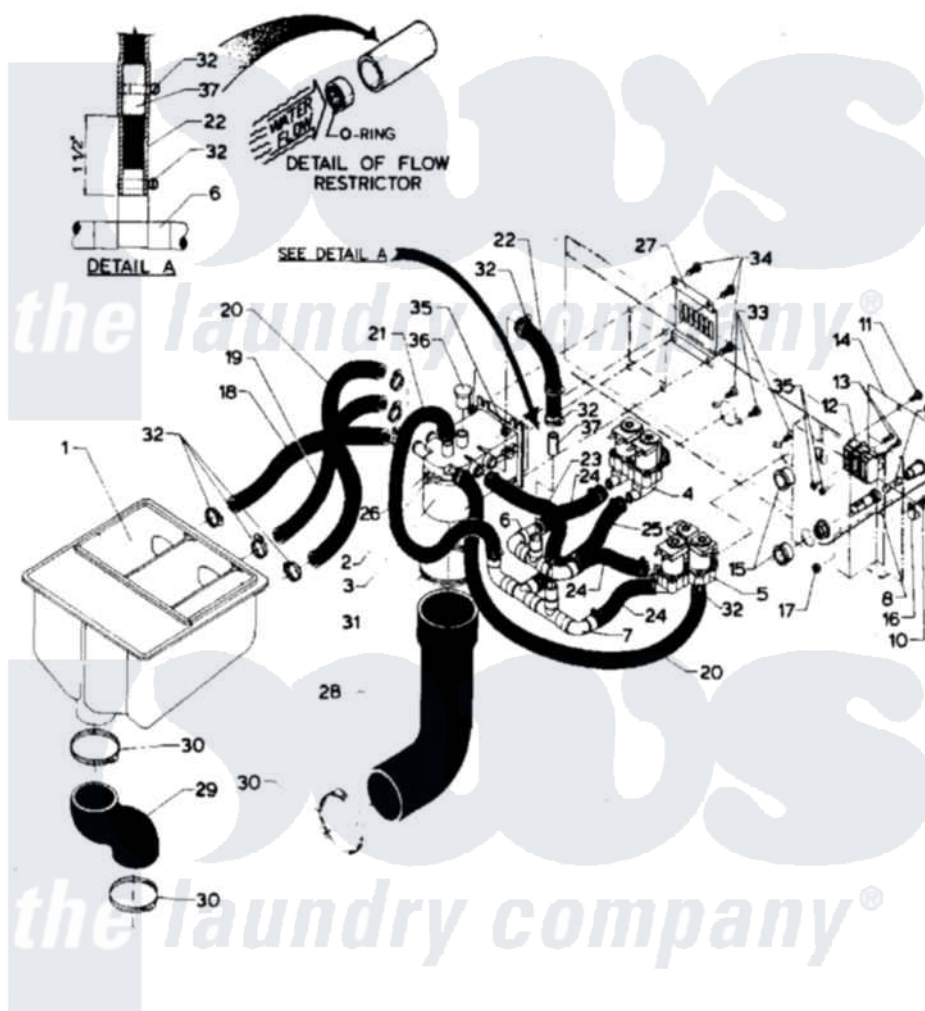

# Maytag AT18PC2 07 - SOAP DISPENSER

Maytag Residential Maytag AT18PC2 Washer Parts Diagram 07 - SOAP DISPENSER  
 Click on the part number to view part

Item	Original Part Number	Replaced By	Status	Part Description
001	24001627		Not Available	DISPENSER, SUPPLY (COIN)
002	<a href="#">24001031</a>			Breaker, Vac.
003	<a href="#">24001032</a>			Breaker, Vac.
004	<a href="#">24001117</a>			Valve
005	<a href="#">24001118</a>			Valve
006	24001765		Not Available	MANIFOLD, SUPPLY
007	24001766		Not Available	MANIFOLD, FILL
008	<a href="#">24001433</a>			Holder, Fuse
009	<a href="#">24001225</a>			Fuse, Control
010	24001432	<a href="#">W10068250</a>		Screw
011	24001301	<a href="#">67006964</a>		Screw, Glide
012	24001629		Not Available	BLOCK, INPUT POWER (3 WIRE)
013	<a href="#">24001430</a>			Screw, S.s
014	24001429		Not Available	COVER, JUNCTION BOX
015	24001436	<a href="#">8008P014-60</a>		Grommet, Nylon
016	24001434		Not Available	CONNECTOR, GROUND

017	24001342	<a href="#">74005230</a>	Nut, Lock
018	24001767	Not Available	HOSE
019	24001768	Not Available	HOSE
020	24001769	Not Available	HOSE
021	24001770	Not Available	HOSE
022	24001771	Not Available	HOSE
023	24001772	Not Available	HOSE
024	24001773	Not Available	HOSE
025	NLA	Not Available	HOSE
026	24001432	<a href="#">W10068250</a>	Screw
027	<a href="#">24001426</a>		Cover, Vacuum Breaker
028	<a href="#">24001552</a>		Hose, Vacuum Breaker
029	<a href="#">24001442</a>		Hose, Soap Dispenser
030	24001353	<a href="#">696392</a>	Hose Clamp
031	24001282	Not Available	CLAMP, HOSE (No.48)
032	24001423	<a href="#">489503</a>	Clamp
033	<a href="#">24001357</a>		Screw, Stainless Steel
034	24001414	<a href="#">4450038</a>	Screw
035	<a href="#">24001425</a>		Nut, Fiberlock, Pltd
036	24001424	Not Available	CAP, PLUG (YELLOW)
037	24001775	Not Available	FLOW RESTRICTOR ASSY.