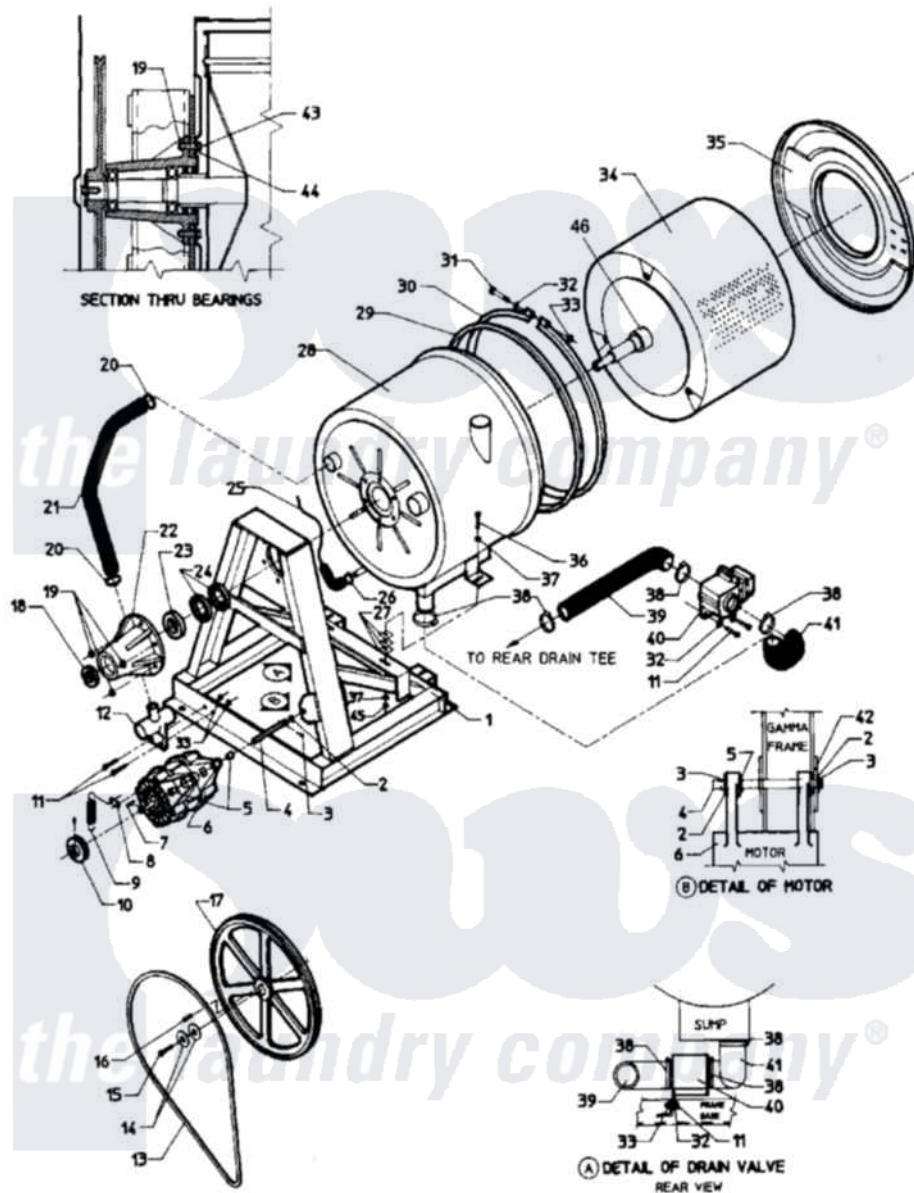

Maytag AT18PC2 09 - MAIN EXPLOYDED VIEW - SUB ASSEMBLY

Maytag [Residential Maytag AT18PC2 Washer Parts](#) Parts Diagram 09 - MAIN EXPLOYDED VIEW - SUB ASSEMBLY
 Click on the part number to view part

Item	Original Part Number	Replaced By	Status	Part Description
001	24001369		Not Available	KIT ASSY., FRAME (2 SPEED)
002	24001511			Washer, Hardened
003	24001512		Not Available	PIN, COTTER PLTD. (1/8X1 1/2)
004	24001647		Not Available	ROD, MOTOR SUPPORT
005	24001021			Bushing, Motor
006	24001078			Motor, 2SP
"	24001082			Motor, 2SP
007	24001648		Not Available	KEY (MOTOR 3/16" X 1 1/2")
008	24001651		Not Available	CLIP, MOTOR SPRING
009	24001650		Not Available	SPRING (BELT TENSION)
010	24001086			Pulley, Motor
011	24001502	8204624		Bolt
012	24001826		Not Available	(B)CONNECTION, TEE-DRAIN
013	24001093			Belt, V

014	24001501		Washer, Stainless Steel
015	Y24001500		Screw, S.s.
016	24001499	Not Available	KEY (3/8`` X 1 1/4``)
017	24001085		Pulley, Basket
018	24001015		Bearing
019	24001515		Nut, Fiberlock Pltd.
020	24001283	Not Available	CLAMP, HOSE (No.28)
021	24001662		Hose, Overflow
022	24001258		Kit, Trunion
023	24001014		Bearing
024	24001019		Seal, Shaft
025	24001661	Not Available	HOSE, AIR DOME
026	24001438	285655	Clamp, Hose
027	24001803	Not Available	SHIM, SHELL
028	24001375	Not Available	KIT, SHIELD RETRO
029	24001184		Gasket Kit
030	24001388	Not Available	KIT, BAND SHELL
031	24001215		Kit, Band Fastener
032	24001215		Kit, Band Fastener
033	24001215		Kit, Band Fastener
034	24001266	Not Available	BASKET (18-2 SPEED)
035	24001384	Not Available	KIT, FRONT SHELL
036	24001657		Bolt
037	24001516		Washer, Flat Pltd.
038	24001353	696392	Hose Clamp
039	24001660		Hose, Drain
040	24001116		Valve, Drain
041	24001565		Hose, Drain
042	24001805	Not Available	TRIM, FRONT PANEL
043	24001659		Bolt
044	24001808		Washer, S.s.
045	24001258		Kit, Trunion
"	24001515		Nut, Fiberlock Pltd.
046	24001130	Not Available	SLEEVE, SFT (2SP)