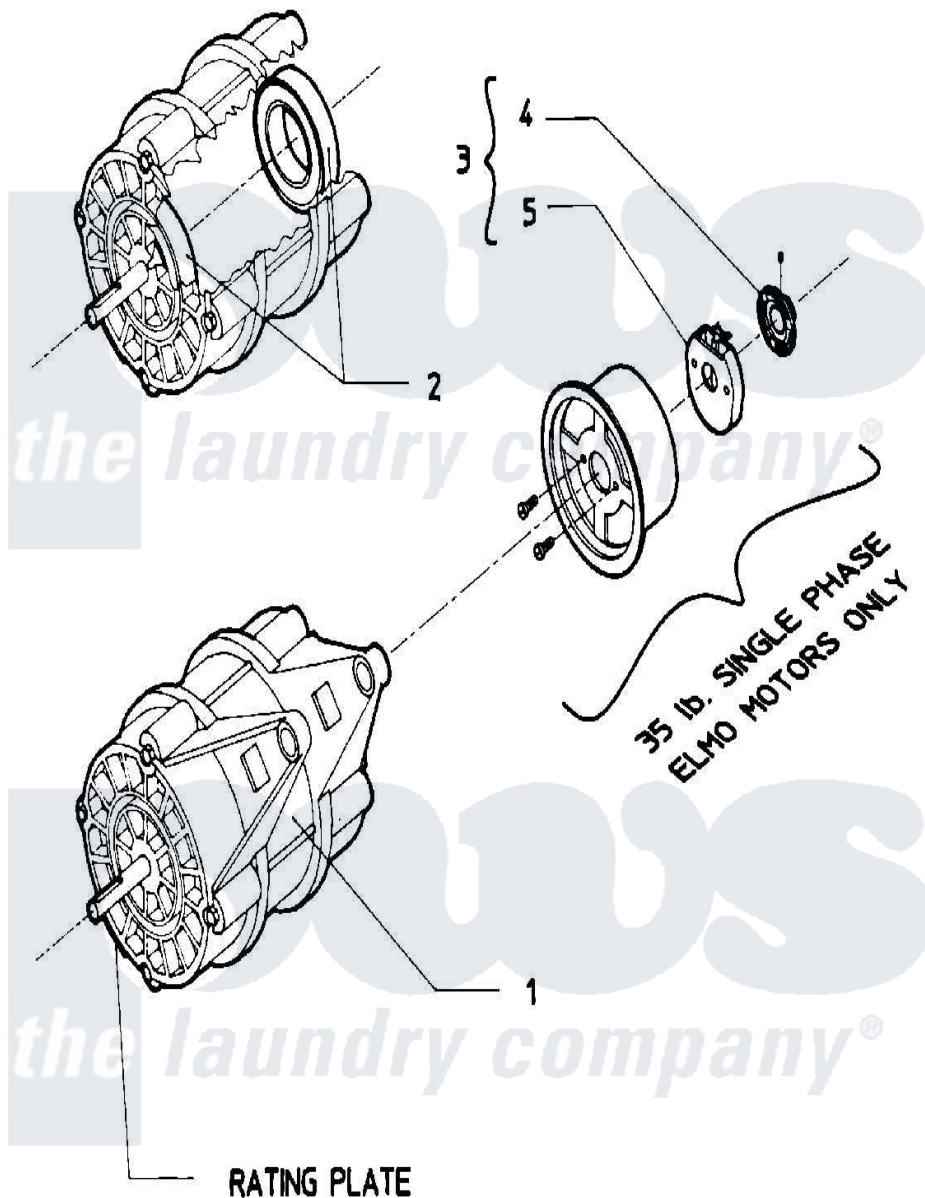

Maytag AT18PC2 10 - MOTOR

Maytag [Residential Maytag AT18PC2 Washer Parts](#) Parts Diagram 10 - MOTOR
 Click on the part number to view part

Item	Original Part Number	Replaced By	Status	Part Description
001	24001078			Motor, 2SP
"	24001082			Motor, 2SP
002	24001018			Bearing, 6204-2RS
003	W10124350		Not Available	PART NOT USED