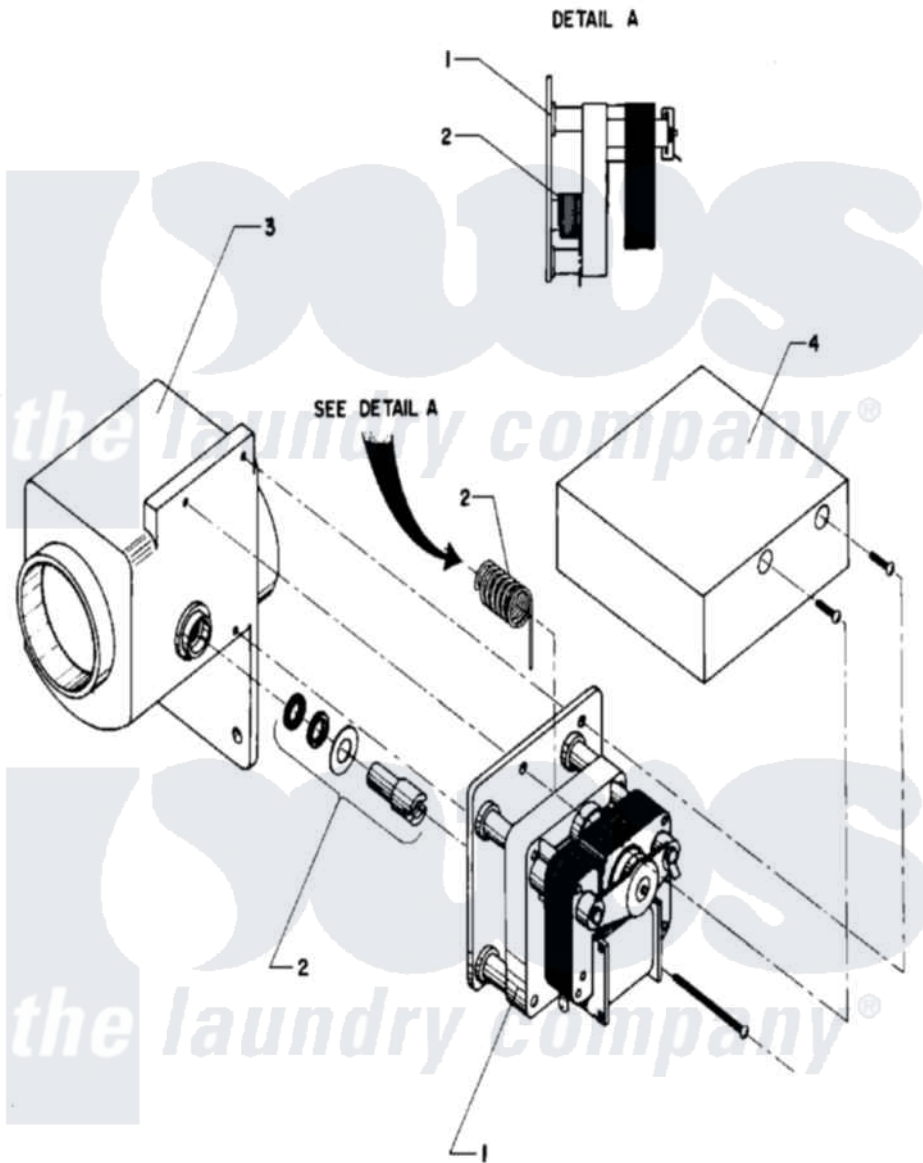

Maytag AT18PC2 11 - DRAIN VALVE

Maytag [Residential Maytag AT18PC2 Washer Parts](#) Parts Diagram 11 - DRAIN VALVE
 Click on the part number to view part

Item	Original Part Number	Replaced By	Status	Part Description
001	24001116			Valve, Drain
"	24001530			Valve, Motor Drain
002	24001528			Shaft, Drive And Seal Kit
003	24001570			Valve Body
004	24001571		Not Available	COVER, DRAIN VALVE MOTOR