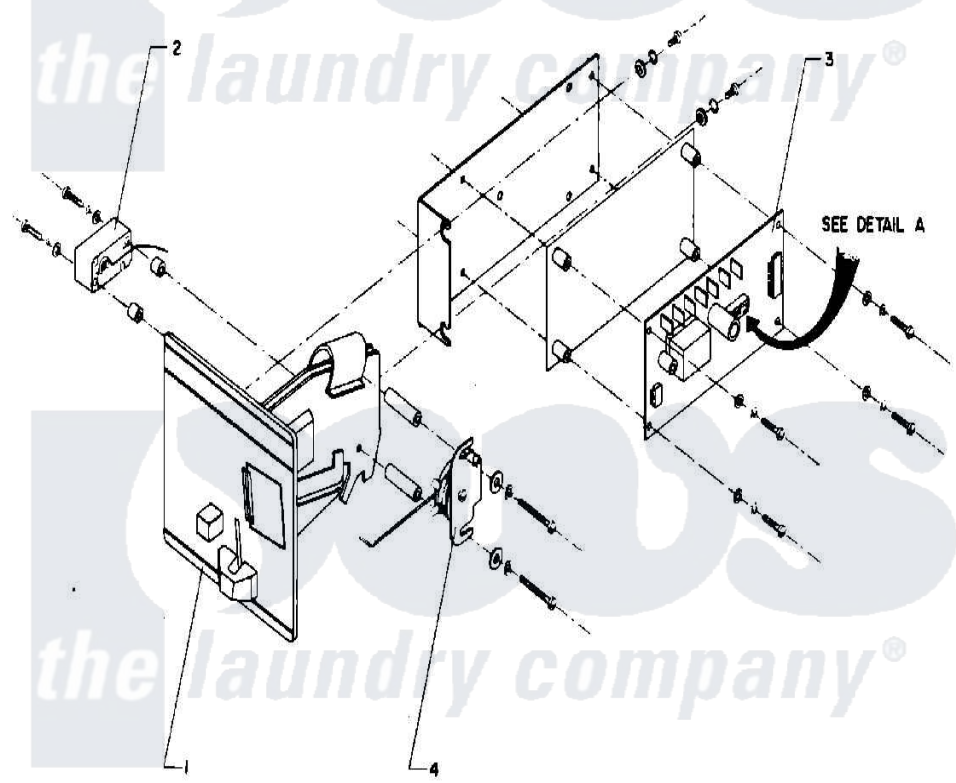

Maytag AT18PN1 04 - COIN METER & COIN BOX

DETAIL A
COIN COUNTER
DIP SWITCHES

Maytag [Residential Maytag AT18PN1 Washer Parts](#) Parts Diagram 04 - COIN METER & COIN BOX
Click on the part number to view part

Item	Original Part Number	Replaced By	Status	Part Description
001	24001615			COIN ACCEPTOR (US QUARTER)
"	24001754		Not Available	COIN METER (110V/50-60HZ) (US QUARTERS)
"	24001755		Not Available	COIN METER (110V/50-60HZ) (CANADIAN QUARTERS)
002	NLA		Not Available	COIN SWITCH
003	24001617		Not Available	ELECTRONIC COIN COUNTER W/HAR
004	24001618		Not Available	SOLENOID, COIN BLOCKING (120V)
"	24001756			Solenoid, Coin Blocking
NI	24002035			Harness, Led