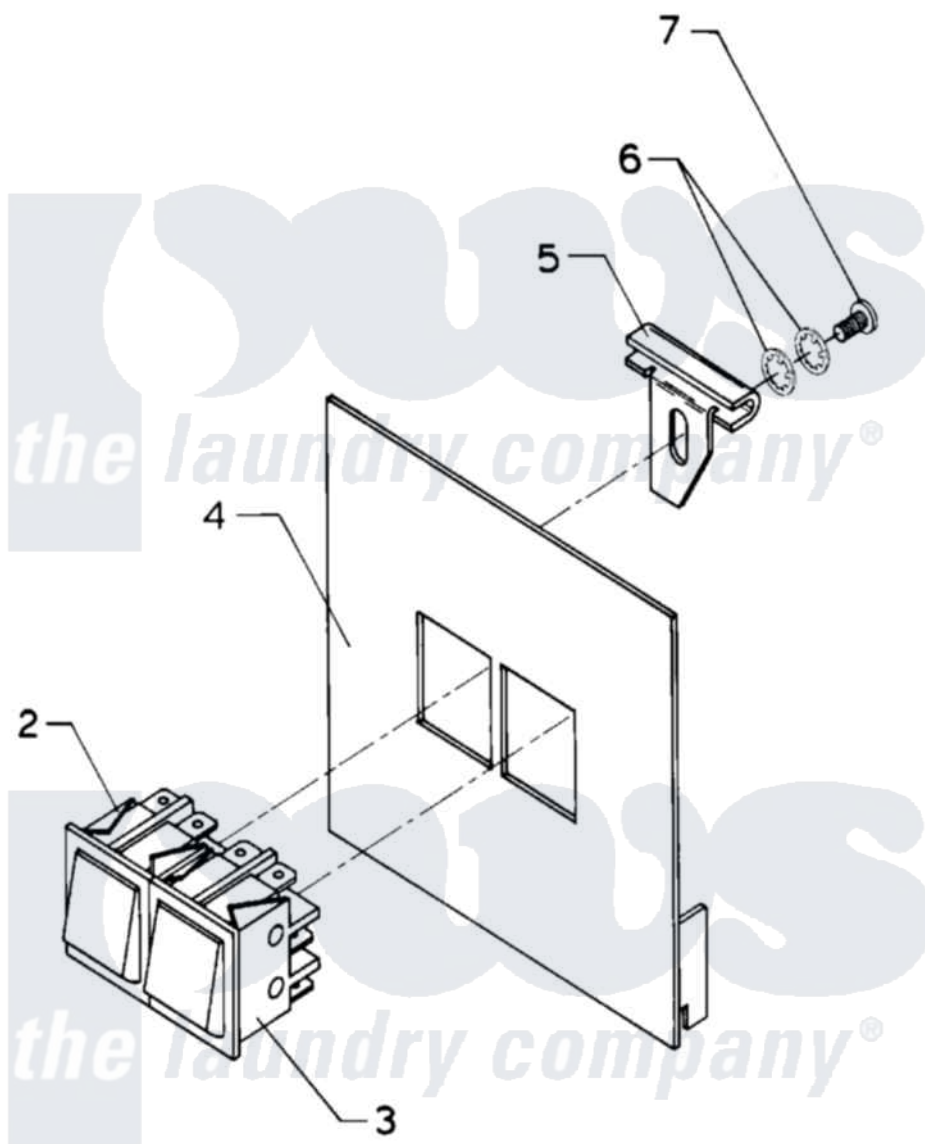

# Maytag AT18PN1 05 - MANUAL START/STOP CONTROL

Maytag [Residential Maytag AT18PN1 Washer Parts](#) Parts Diagram 05 - MANUAL START/STOP CONTROL  
Click on the part number to view part

Item	Original Part Number	Replaced By	Status	Part Description
NI	24001764		Not Available	KIT, START/STOP COMPLETE
002	<a href="#">24001251</a>			Switch
003	<a href="#">24001252</a>			Switch, Momentary
004	NLA		Not Available	COVER, PLATE (OPL)