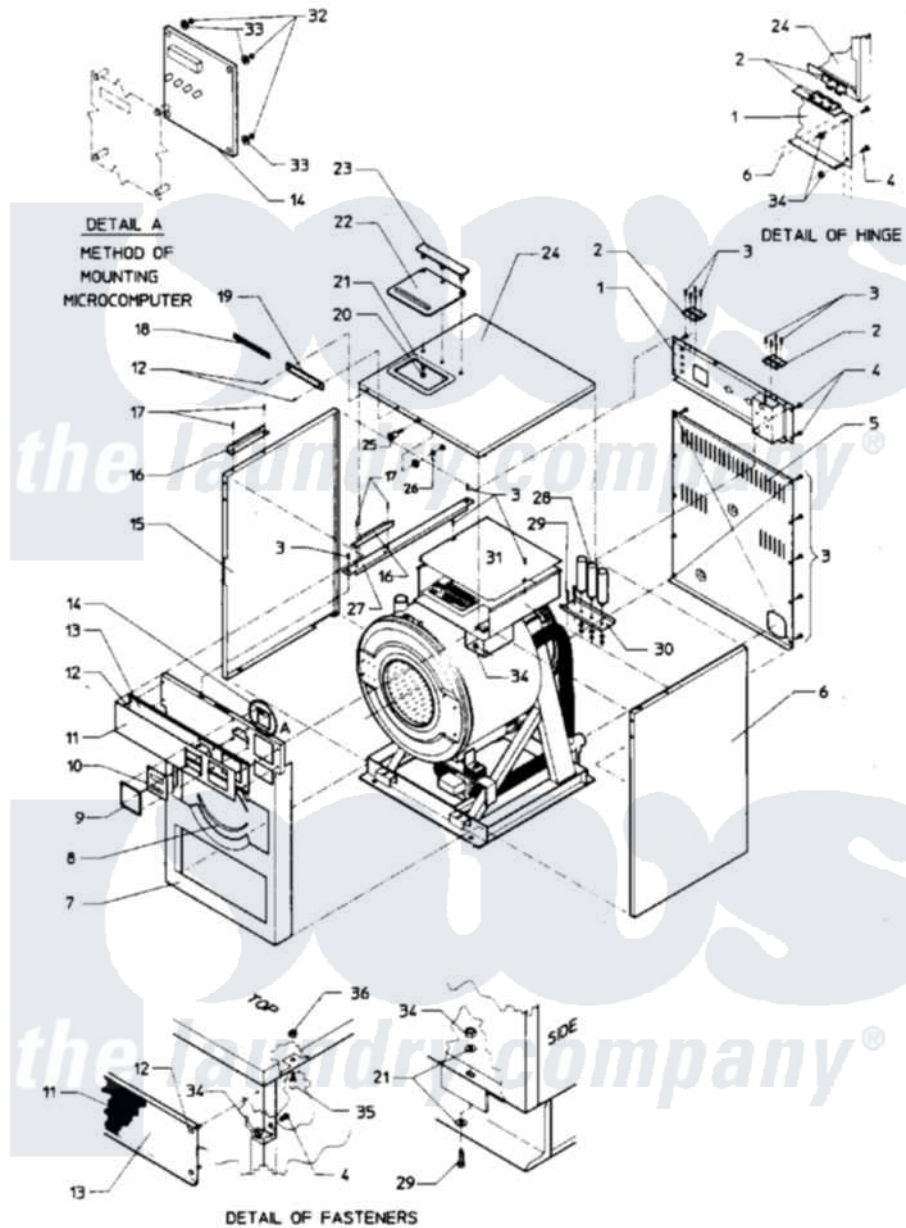

Maytag AT18PN2 01 - MAIN EXPLODED VIEW - COMPUTER MODELS

Maytag Residential Maytag AT18PN2 Washer Parts Parts Diagram 01 - MAIN EXPLODED VIEW - COMPUTER MODELS

[Click on the part number to view part](#)

Item	Original Part Number	Replaced By	Status	Part Description
001	24001169			Panel Kit, Valve
002	24001676		Not Available	HINGE, TOP COVER (NOTE: 18003069 AFTER SERIAL
"	Y24001300			Hinge
003	24001301	67006964		Screw, Glide
004	24001323			Screw
005	Y24001400		Not Available	KIT, PANEL (REAR)
006	24001162		Not Available	PANEL KIT, SIDE (RT.)18 (AS VIEWED FROM FRONT)
007	24001701		Not Available	PANEL, FRONT (INR)
008	24001550	24001532		Trim- Pane
009	NLA		Not Available	TRIM, KEYPAD (CPTR GREY)
010	24001112			Switch, Membrane
011	NLA		Not Available	DECAL
012	24001533			Rivet, Pop S.s.
013	NLA		Not Available	PANEL, CONTROL (ALUM)

014	24001010		Board, Coin Computer
"	24001709		Board, Computer
015	NLA	Not Available	PANEL KIT, SIDE (LT.)18
016	24001539	Not Available	BRACKET, SOAP DISPENSER
017	24001540	Not Available	RIVET, BLIND S.S. (1/8 X 5/16)
018	NLA	Not Available	DECAL (MAYTAG)
019	24001671	Not Available	NAMEPLATE
020	24001510	W10139757	Nut
021	24001295		Lockwasher, S.s.
022	24001219	Not Available	COVER, SOAP DISPENSER
023	24001542		Clamp, Soap Dispenser
024	24001168		KIT ASSY., TOP COVER
025	24001220		Lock, Top Cover
026	24001221		Latch, Top Cover
027	24001695	Not Available	BRACE, TOP
028	24001236		Capacitor
"	24001698		Capacitor
029	24001303		Screw
030	24001692	Not Available	BRACKET, CAPACITOR
031	24001545	Not Available	COVER, ELECTRICAL MODULE
032	24001417	7103P070-60	Nut, Top Pilot
033	24001415		Washer, S.s.
034	24001305		Nut, Fiberlock
035	24001546	Not Available	STUD, S.S. (6/32" X 1/4")
036	24001425		Nut, Fiberlock, Pltd
"	24001675	Not Available	RESISTOR (12K OHMS 5 WATT) (W/CENTURY OR ELMO MOTORS)