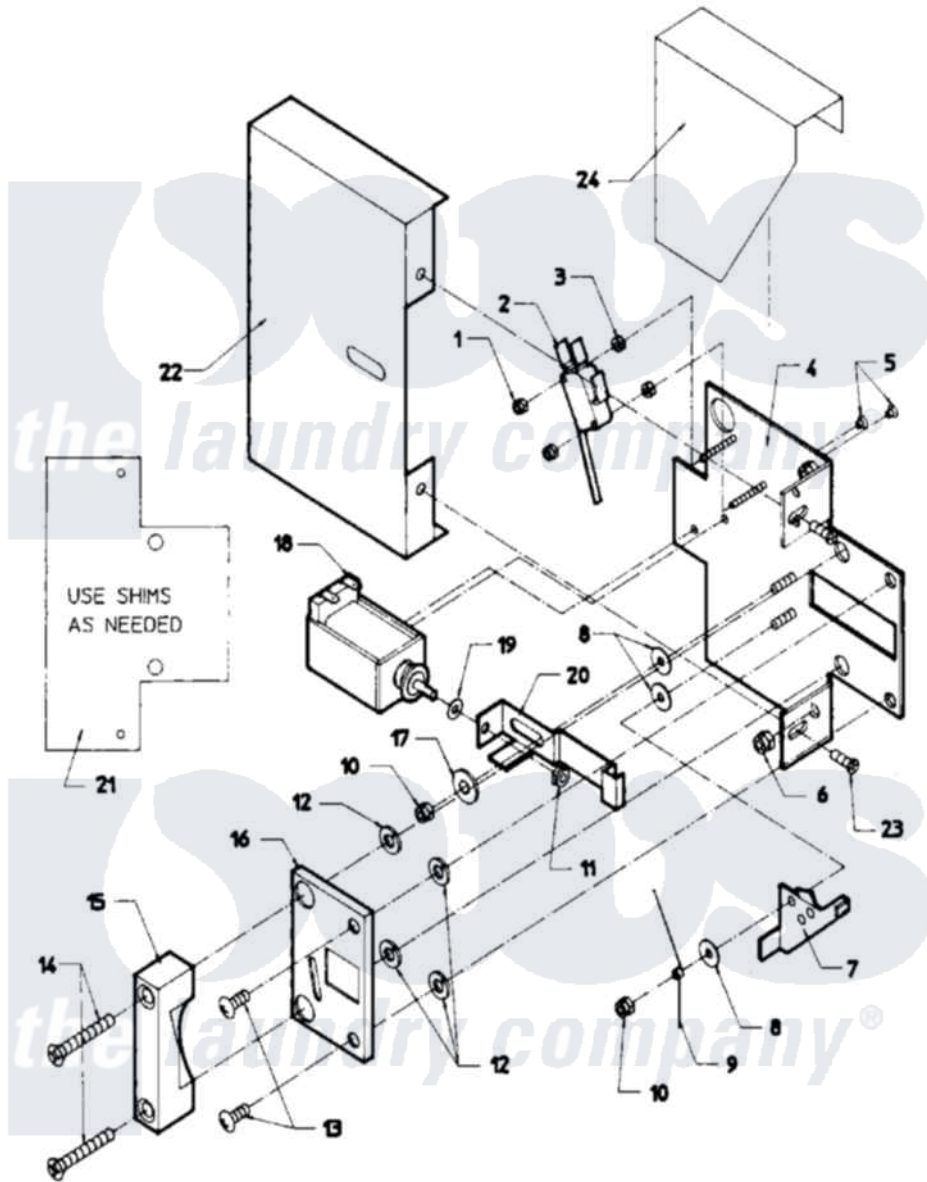

Maytag AT18PN2 03 - DOOR SAFETY INTERLOCK - OPL MODELS

Maytag [Residential Maytag AT18PN2 Washer Parts](#) Parts Diagram 03 - DOOR SAFETY INTERLOCK - OPL MODELS
 Click on the part number to view part

Item	Original Part Number	Replaced By	Status	Part Description
001	24001476			Nut, Fiberlock
002	24001229			Switch, Door Lock
003	24001477		Not Available	SPACER, NYLON (No.6)
004	NLA		Not Available	PLATE, DOOR LOCK
005	24001479			Screw, S.s.
006	24001305			Nut, Fiberlock
007	24001230			Lever, Door Lock
008	24001480			Washer, Teflon
009	24001293			Spring, Torsion
010	24001342	74005230		Nut, Lock
011	24001481	Y707702		Locknut
012	24001295			Lockwasher, S.s.
013	24001323			Screw
014	24001642			Screw, S.s.
015	24001483		Not Available	CATCH, DOOR LOCK
016	24001484		Not Available	COVER, DOOR LOCK PLATE

017	24001485		Washer, Shoulder
018	24001101		Solenoid, Door Rel
019	24001358		Washer, Flat
020	24001486	Not Available	BUTTON, PUSH (STOP)
021	24001559		Shim, Door Lock
022	24001487	Not Available	COVER, DOOR LOCK ASSY.
023	24001301	67006964	Screw, Glide
024	24001488	Not Available	SHIELD, SPLASH (DOOR LOCK)