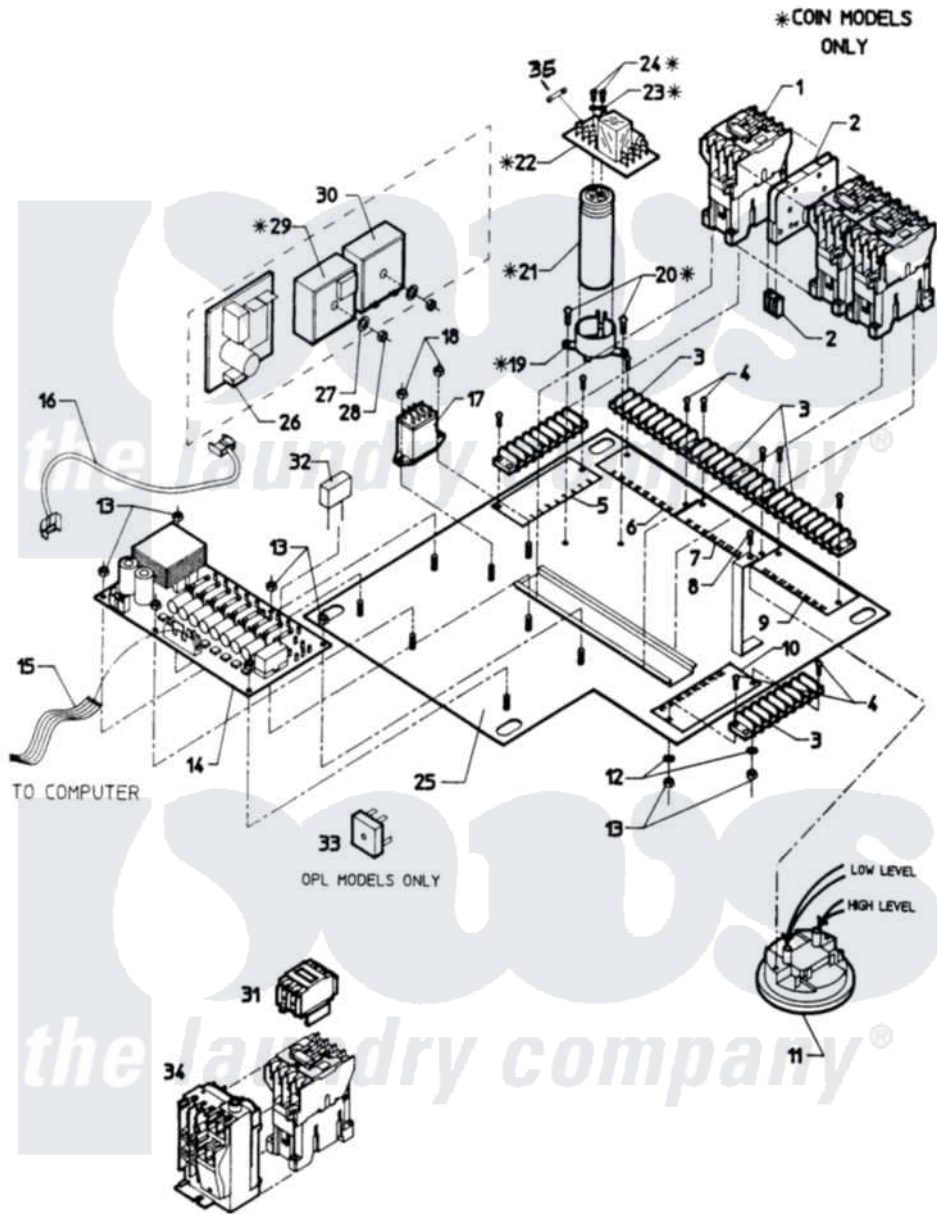

Maytag AT18PN2 04 - CONTROL MODULE

Maytag Residential Maytag AT18PN2 Washer Parts Parts Diagram 04 - CONTROL MODULE
 Click on the part number to view part

Item	Original Part Number	Replaced By	Status	Part Description
001	24001105	24002051		Contactor-
002	24001108			Interlock, Mech, Contactor
003	24001412		Not Available	STRIP, TERMINAL
004	24001414	4450038		Screw
005	NLA		Not Available	DECAL,INSUL. TERM STRIP (1-8)
006	NLA		Not Available	DECAL,INSUL. TERM STRIP (9-16)
007	NLA		Not Available	DECAL,INSUL. TERM STRIP (17-24)
008	24001411	313806		Screw
009	NLA		Not Available	DECAL,INSUL. TERM STRIP (25-32)
010	24001030		Not Available	DECAL,INSUL. TERM STIRP (33-40)
011	NLA		Not Available	SWITCH, TRI LEVEL---N
012	24001415			Washer, S.s.
013	24001417	7103P070-60		Nut, Top Pilot

014	24001181		Board Kit
"	24001244		Fuse
"	24001246		Fuse,
015	24001590		Cable, 16-Oin Ribbon
016	24001410		Harness, Battery Back-Up
017	24001177	24001110	Relay- Fla
018	24001417	7103P070-60	Nut, Top Pilot
019	W10124350	Not Available	PART NUMBER NOT AVAILABLE
020	24001578	3196170	Screw
021	24001247		Capacitor, Door Lock
022	24001248	Not Available	PC BOARD, DOOR UNLOCK (110V)
023	24001579		Washer, S.s.
024	24001580		Screw, S.s.
025	24001587		Panel, Electrical
026	24001243		Board, Battery Bckup
027	24001295		Lockwasher, S.s.
028	24001419	W10139757	Nut
029	24001176		Kit, Timer Delay
030	24001418		Relay, Time Delay
031	24001752		Relay, Time Delay
032	24001109	Not Available	FILTER, RC-NTWK.
033	24001753		Bridge, Rectifier
034	W10124350	Not Available	PART NOT USED
035	W10124350	Not Available	PART NOT USED