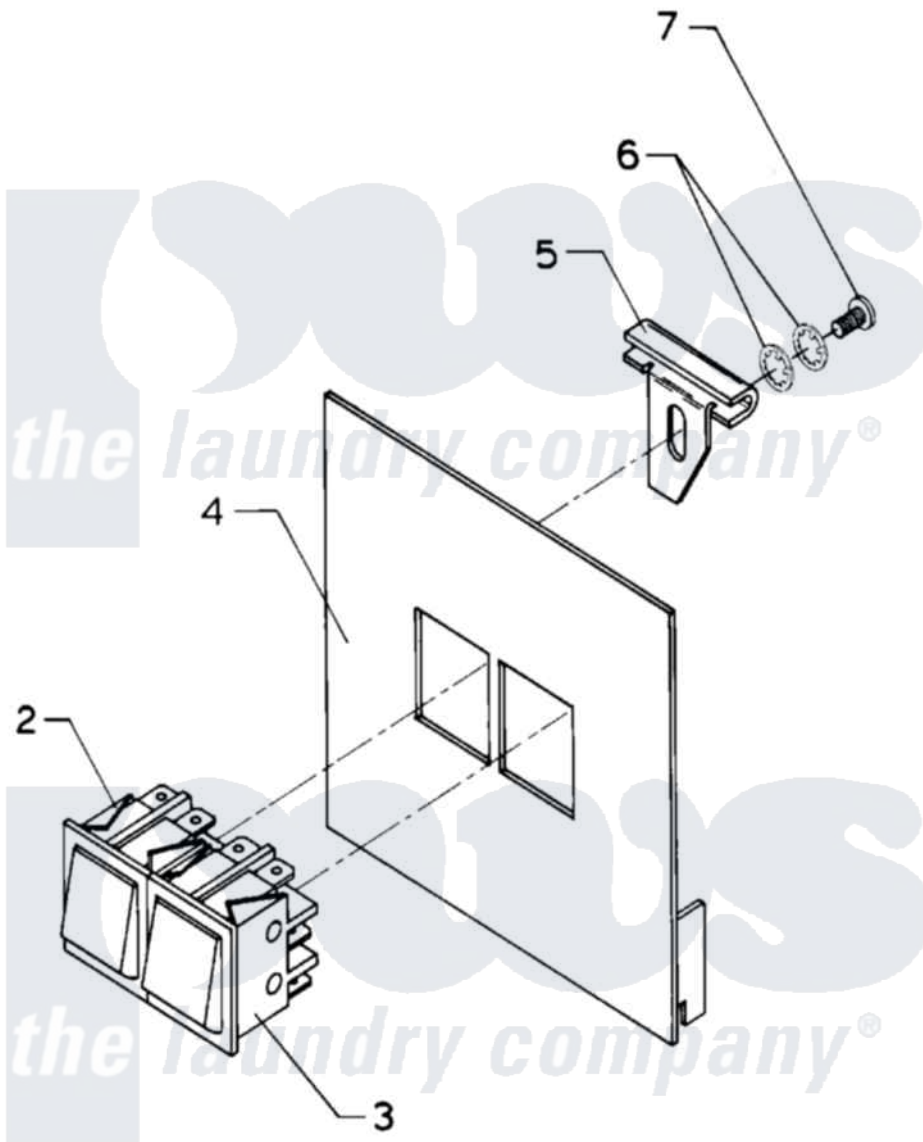

Maytag AT18PN2 06 - MANUAL START/STOP CONTROL

Maytag [Residential Maytag AT18PN2 Washer Parts](#) Parts Diagram 06 - MANUAL START/STOP CONTROL
 Click on the part number to view part

Item	Original Part Number	Replaced By	Status	Part Description
NI	24001764		Not Available	KIT, START/STOP COMPLETE
002	24001251			Switch
003	24001252			Switch, Momentary
004	NLA		Not Available	COVER, PLATE (OPL)