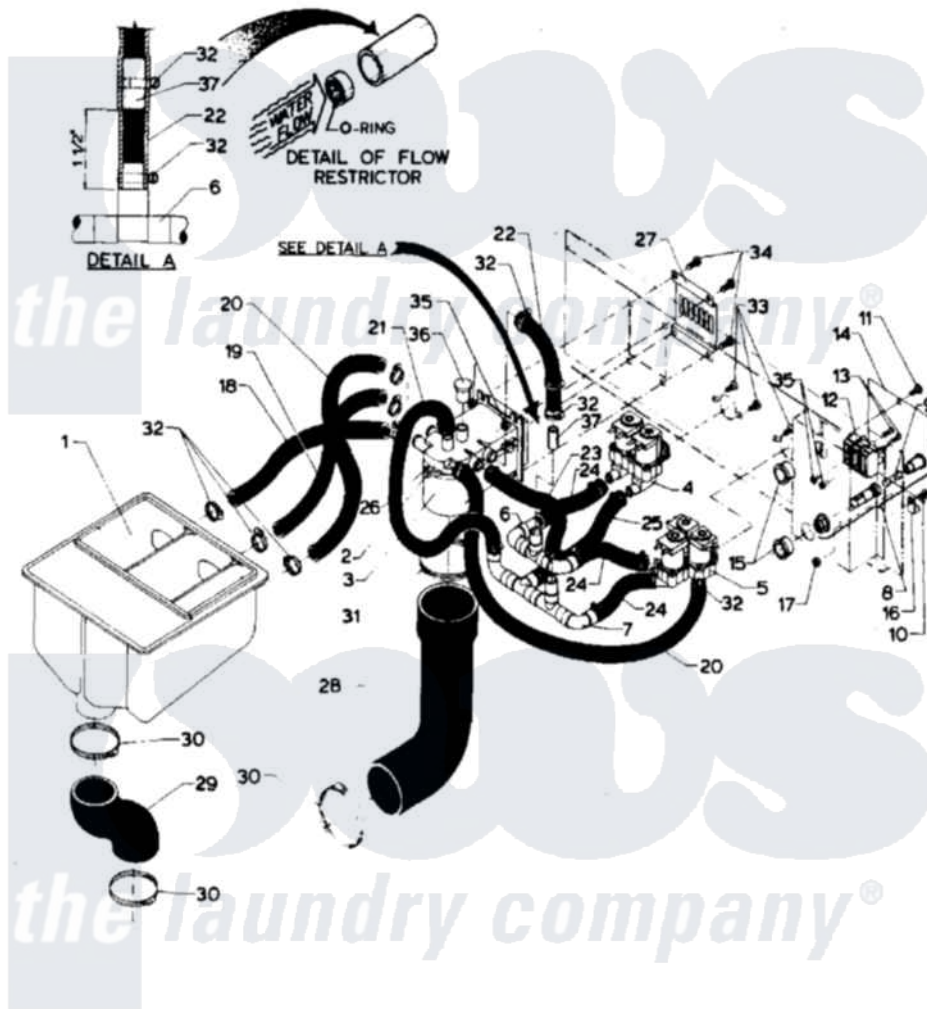

Maytag AT18PN2 07 - SOAP DISPENSER

Maytag Residential Maytag AT18PN2 Washer Parts Diagram 07 - SOAP DISPENSER
 Click on the part number to view part

Item	Original Part Number	Replaced By	Status	Part Description
001	24001627		Not Available	DISPENSER, SUPPLY (COIN)
002	24001031			Breaker, Vac.
003	24001032			Breaker, Vac.
004	24001117			Valve
005	24001118			Valve
006	24001765		Not Available	MANIFOLD, SUPPLY
007	24001766		Not Available	MANIFOLD, FILL
008	24001433			Holder, Fuse
009	24001225			Fuse, Control
010	24001432	W10068250		Screw
011	24001301	67006964		Screw, Glide
012	24001629		Not Available	BLOCK, INPUT POWER (3 WIRE)
013	24001430			Screw, S.s
014	24001429		Not Available	COVER, JUNCTION BOX
015	24001436	8008P014-60		Grommet, Nylon
016	24001434		Not Available	CONNECTOR, GROUND

017	24001342	74005230	Nut, Lock
018	24001767	Not Available	HOSE
019	24001768	Not Available	HOSE
020	24001769	Not Available	HOSE
021	24001770	Not Available	HOSE
022	24001771	Not Available	HOSE
023	24001772	Not Available	HOSE
024	24001773	Not Available	HOSE
025	NLA	Not Available	HOSE
026	24001432	W10068250	Screw
027	24001426		Cover, Vacuum Breaker
028	24001552		Hose, Vacuum Breaker
029	24001442		Hose, Soap Dispenser
030	24001353	696392	Hose Clamp
031	24001282	Not Available	CLAMP, HOSE (No.48)
032	24001423	489503	Clamp
033	24001357		Screw, Stainless Steel
034	24001414	4450038	Screw
035	24001425		Nut, Fiberlock, Pltd
036	24001424	Not Available	CAP, PLUG (YELLOW)
037	24001775	Not Available	FLOW RESTRICTOR ASSY.