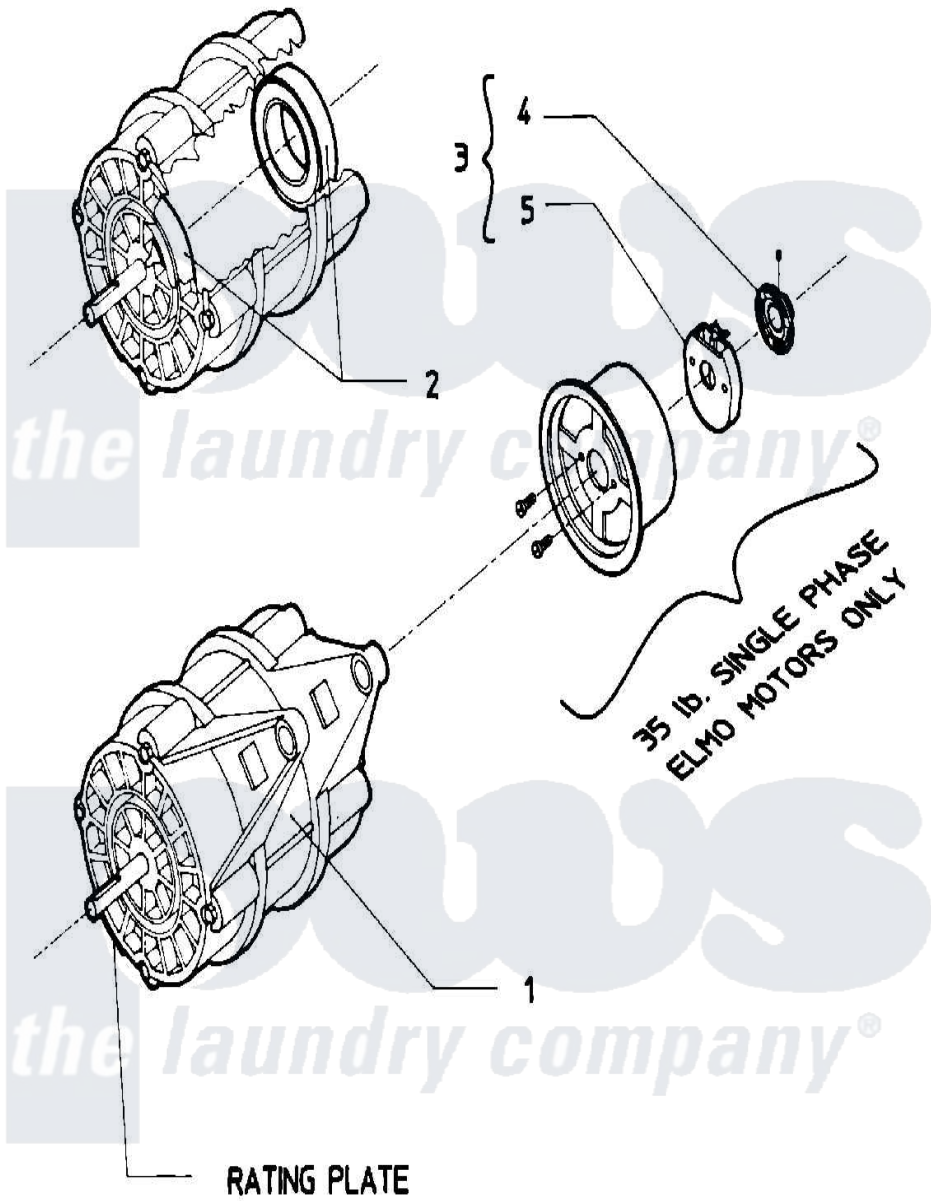

Maytag AT18PN2 10 - MOTOR

Maytag Residential Maytag AT18PN2 Washer Parts Parts Diagram 10 - MOTOR
 Click on the part number to view part

Item	Original Part Number	Replaced By	Status	Part Description
001	24001078			Motor, 2SP
"	24001082			Motor, 2SP
002	24001018			Bearing, 6204-2RS
003	W10124350		Not Available	PART NOT USED