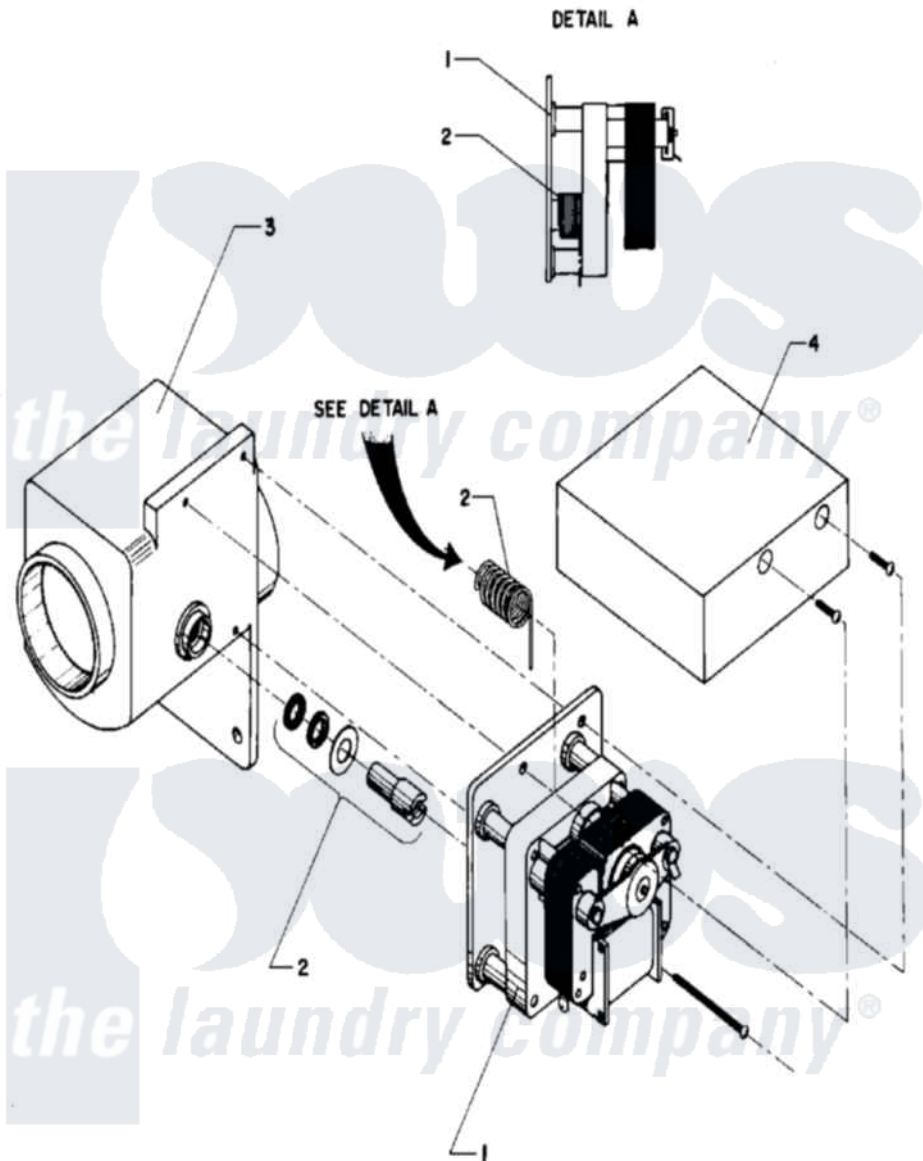

Maytag AT18PN2 11 - DRAIN VALVE

Maytag [Residential Maytag AT18PN2 Washer Parts](#) Parts Diagram 11 - DRAIN VALVE
 Click on the part number to view part

Item	Original Part Number	Replaced By	Status	Part Description
001	24001116			Valve, Drain
"	24001530			Valve, Motor Drain
002	24001528			Shaft, Drive And Seal Kit
003	24001570			Valve Body
004	24001571		Not Available	COVER, DRAIN VALVE MOTOR