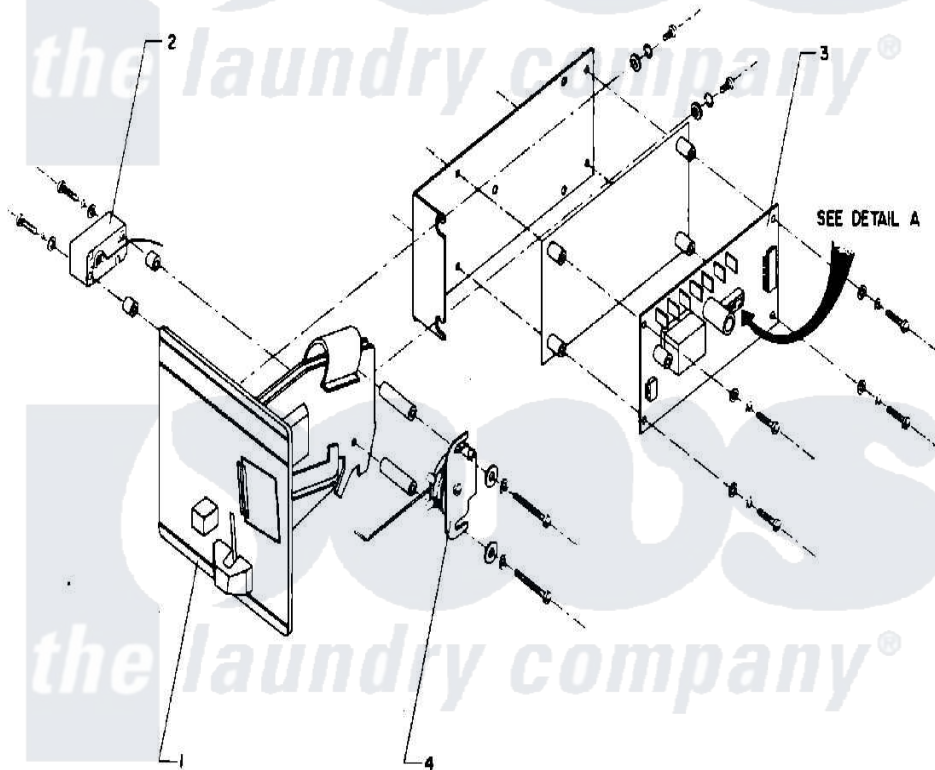

# Maytag AT35MC1 05 - COIN METER & COIN BOX

DETAIL A  
COIN COUNTER  
DIP SWITCHES

Maytag [Residential Maytag AT35MC1 Washer Parts](#) Parts Diagram 05 - COIN METER & COIN BOX  
Click on the part number to view part

Item	Original Part Number	Replaced By	Status	Part Description
001	24001615			COIN ACCEPTOR (US QUARTER)
"	24001754		Not Available	COIN METER (110V/50-60HZ) (US QUARTERS)
"	24001755		Not Available	COIN METER (110V/50-60HZ) (CANADIAN QUARTERS)
"	NLA		Not Available	COIN METER, HANKE (DIGITAL)
"	NLA		Not Available	COIN METER, HANKE (DIGITAL)
002	NLA		Not Available	SWITCH, COIN
003	24001617		Not Available	ELECTRONIC COIN COUNTER W/HAR
004	24001618		Not Available	SOLENOID, COIN BLOCKING (120V)
"	<a href="#">24001756</a>			Solenoid, Coin Blocking
NI	<a href="#">24002035</a>			Harness, Led