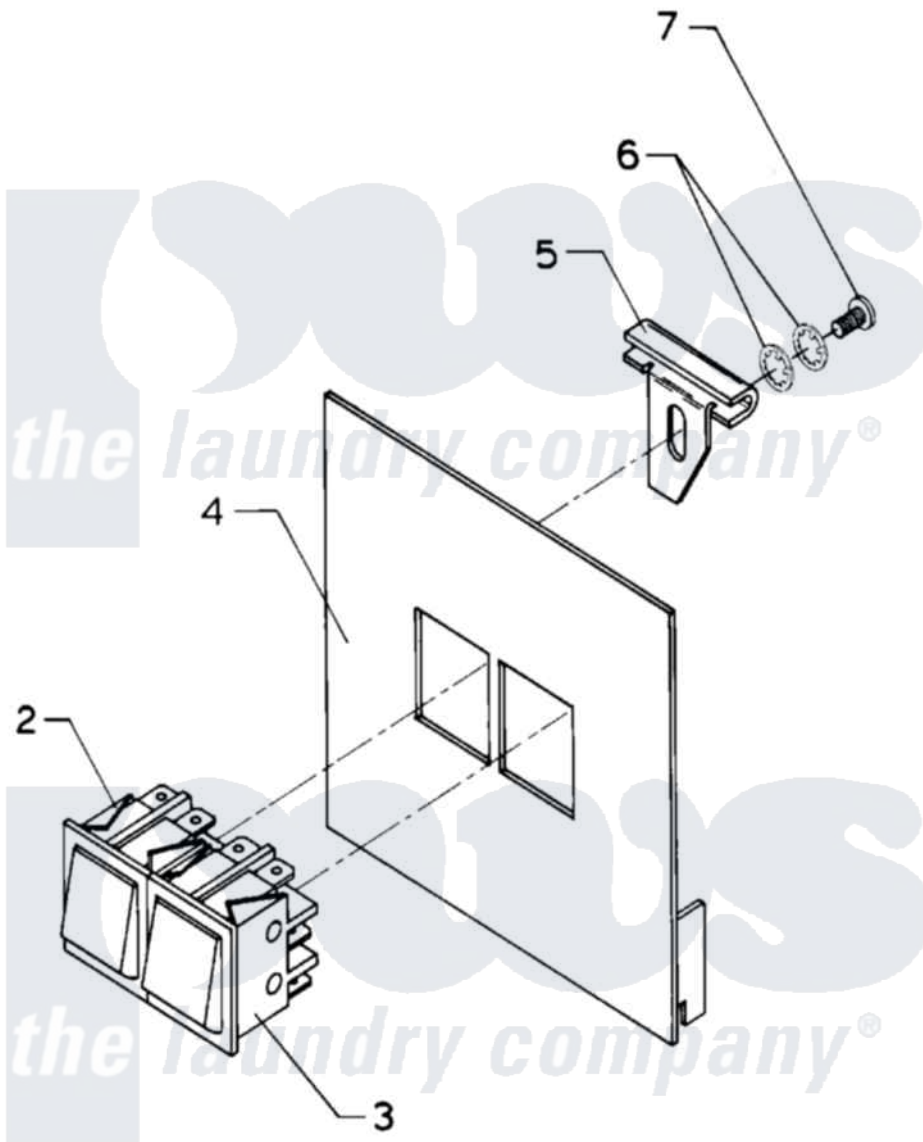

Maytag AT35MC1 06 - MANUAL START/STOP CONTROL

Maytag [Residential Maytag AT35MC1 Washer Parts](#) Parts Diagram 06 - MANUAL START/STOP CONTROL
 Click on the part number to view part

Item	Original Part Number	Replaced By	Status	Part Description
NI	24001764		Not Available	KIT, START/STOP COMPLETE
002	24001251			Switch
003	24001252			Switch, Momentary
004	NLA		Not Available	COVER, PLATE (OPL)