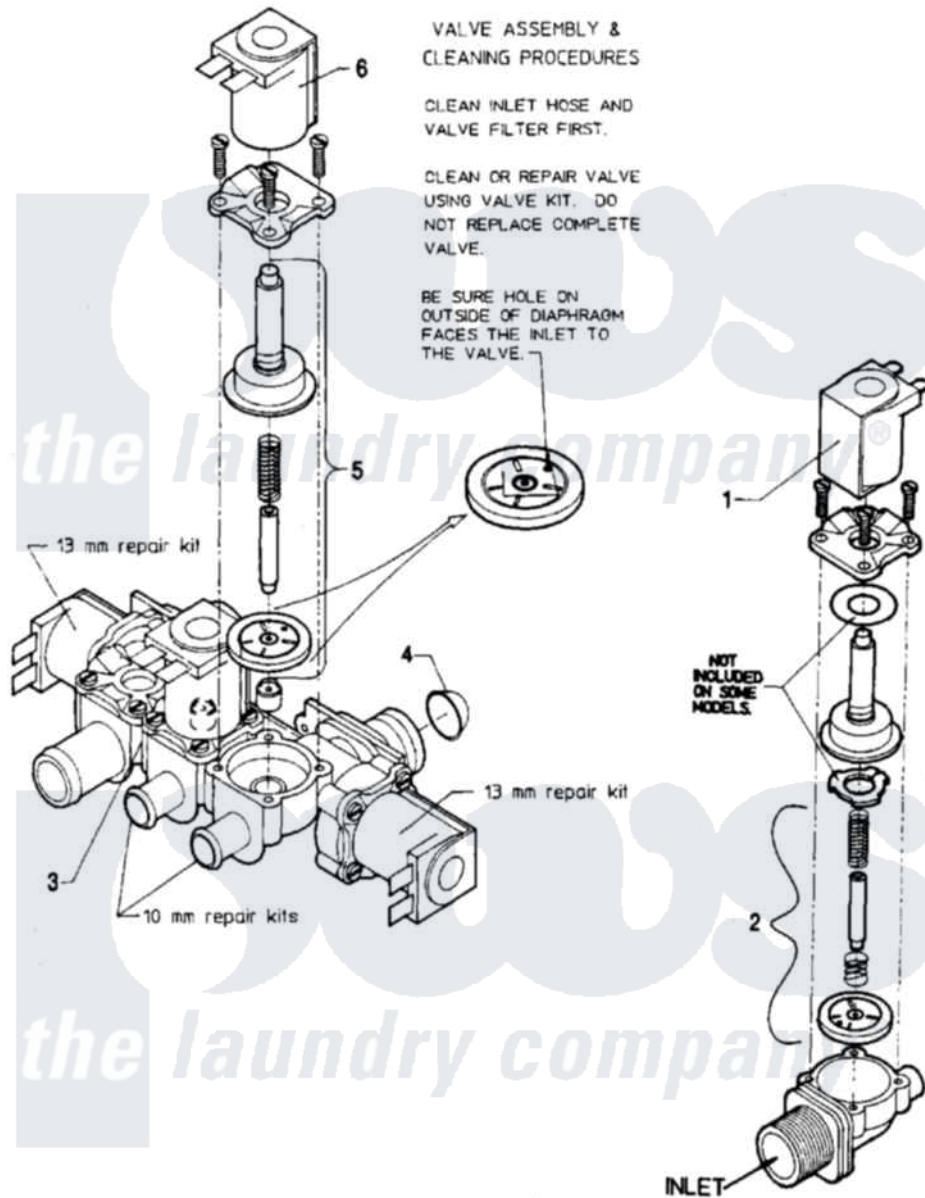

Maytag AT35MC1 07 - WATER VALVE

Maytag Residential Maytag AT35MC1 Washer Parts Parts Diagram 07 - WATER VALVE
 Click on the part number to view part

Item	Original Part Number	Replaced By	Status	Part Description
001	24001118			Valve
"	24001119			Valve
"	24001120			Valve-1 WAY
"	24001232			Coil, Water Valve
"	24001776			Valve, Water
002	24001121			Kit, Valve Repair
"	24001122			Kit, Valve Repair
003	24001226			Valve, Mixing
"	24001448			Seal
"	24001549		Not Available	FILTER, MESH (11MM US THREAD)
004	24001634		Not Available	SCREEN, VALVE
005	24001122			Kit, Valve Repair
"	24001231			Kit, Repair
006	24001232			Coil, Water Valve